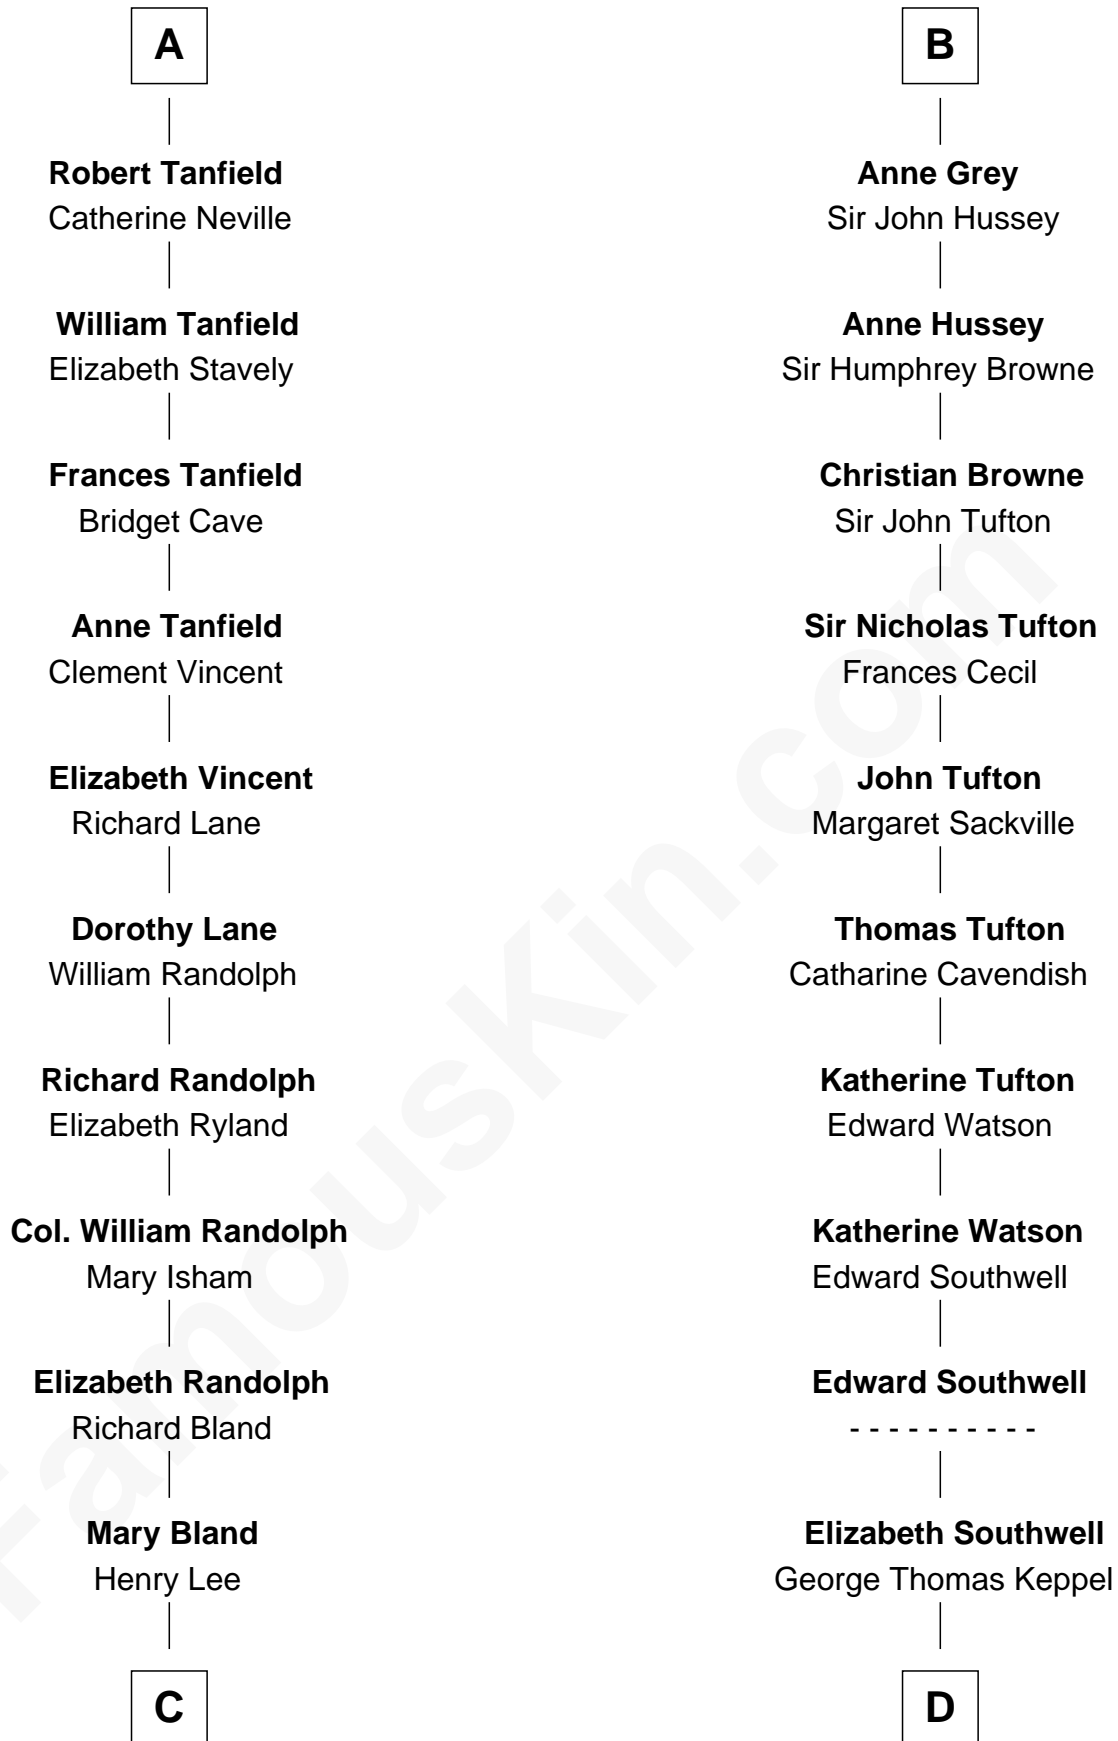

FamousKin.com

Relationship Chart of

Henry Lee III

9th Governor of Virginia

18th cousin 3 times removed of

Camilla Parker Bowles

Queen Consort of the United Kingdom

C

Col. Henry Lee

Lucy Grymes

Henry Lee III

Light-Horse Harry

D

William Coutts Keppel

Sophia Mary McNab

George Keppel