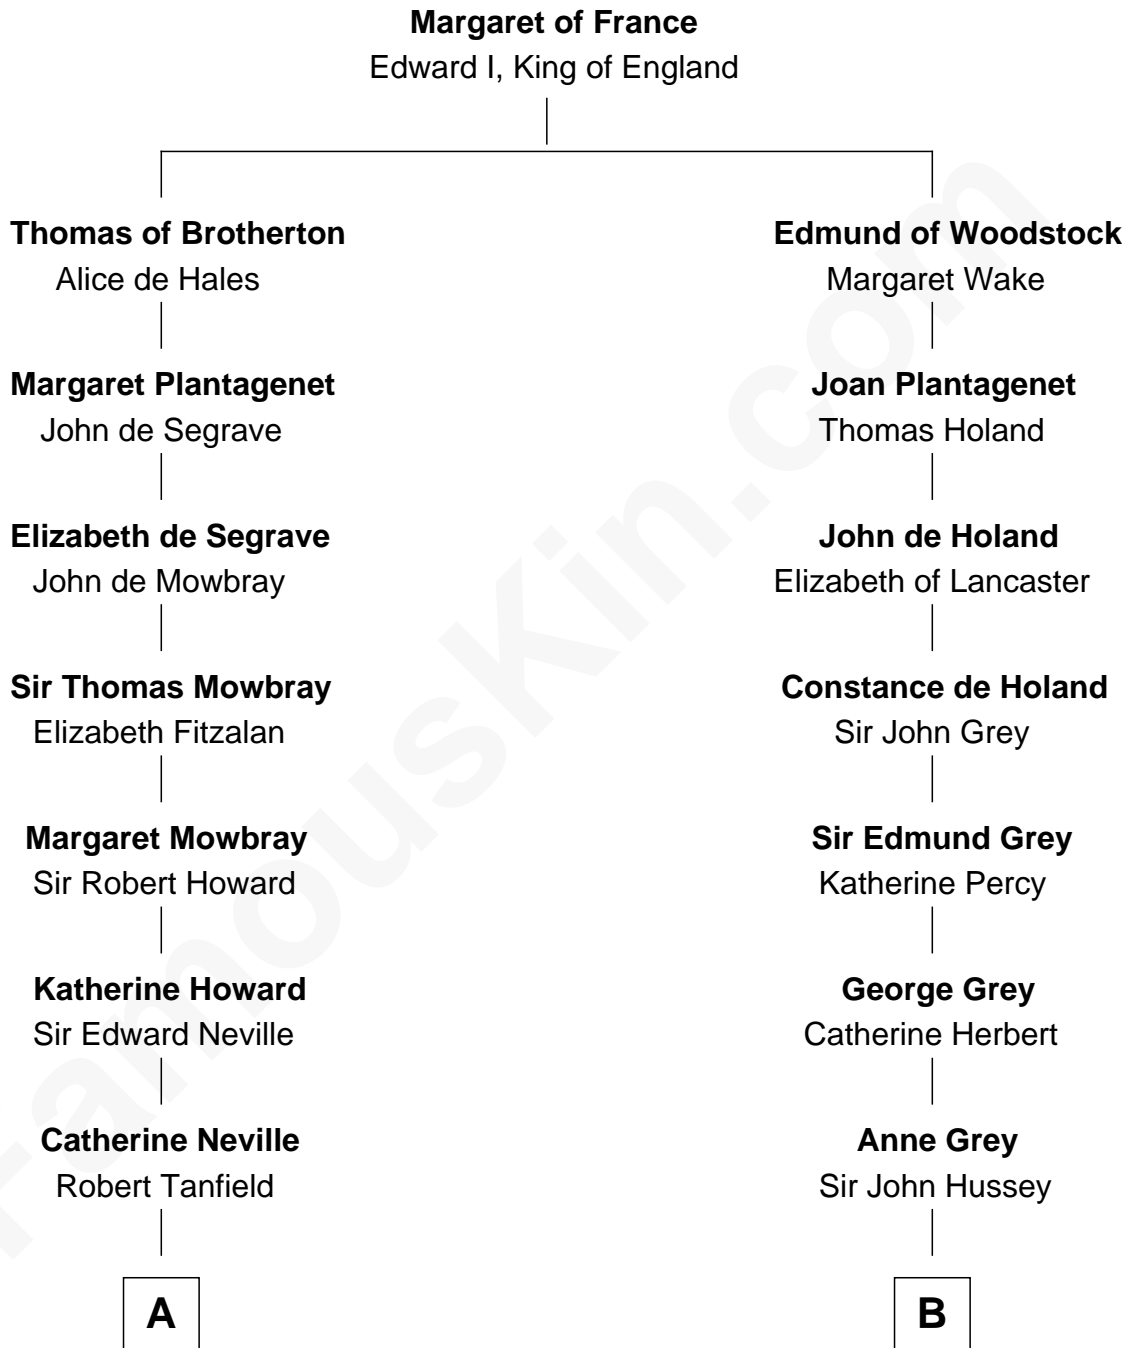

FamousKin.com

Relationship Chart of

Henry Lee III

9th Governor of Virginia

17th cousin 3 times removed of

Camilla Parker Bowles

Queen Consort of the United Kingdom

C

George Keppel

Alice Frederica Edmonstone

Sonia Rosemary Keppel

Roland Calvert Cubitt

Rosalind Maud Cubitt

Bruce Middleton Hope Shand

Camilla Parker Bowles

Queen Consort