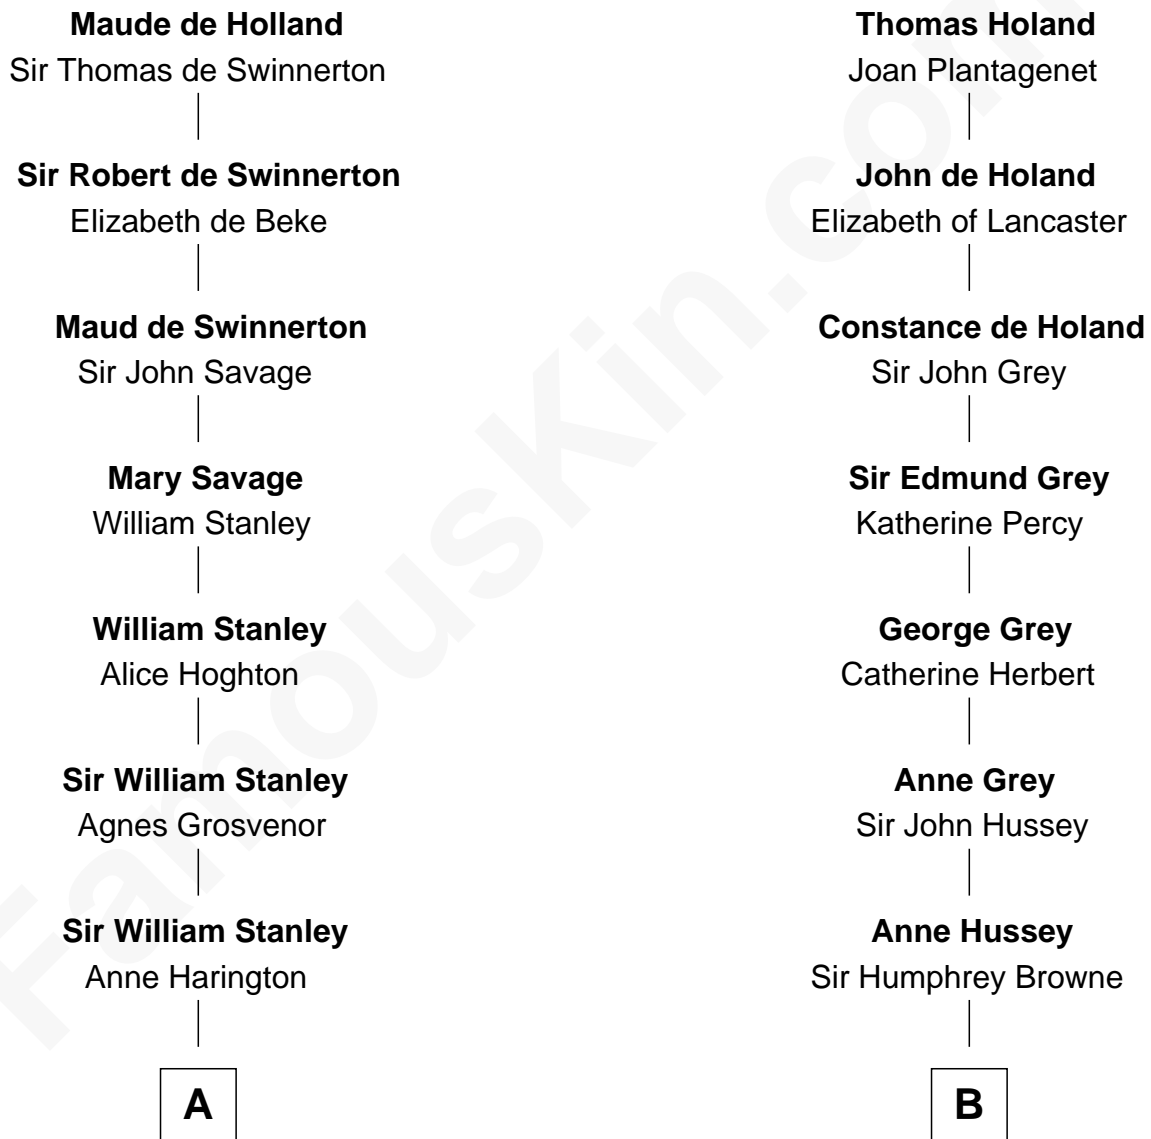

FamousKin.com

Relationship Chart of

Henry Lee III

9th Governor of Virginia

14th cousin 5 times removed of

Camilla Parker Bowles

Queen Consort of the United Kingdom

Sir Robert de Holland

Maude la Zouche

C

Sonia Rosemary Keppel

Roland Calvert Cubitt

Rosalind Maud Cubitt

Bruce Middleton Hope Shand

Camilla Parker Bowles

Queen Consort