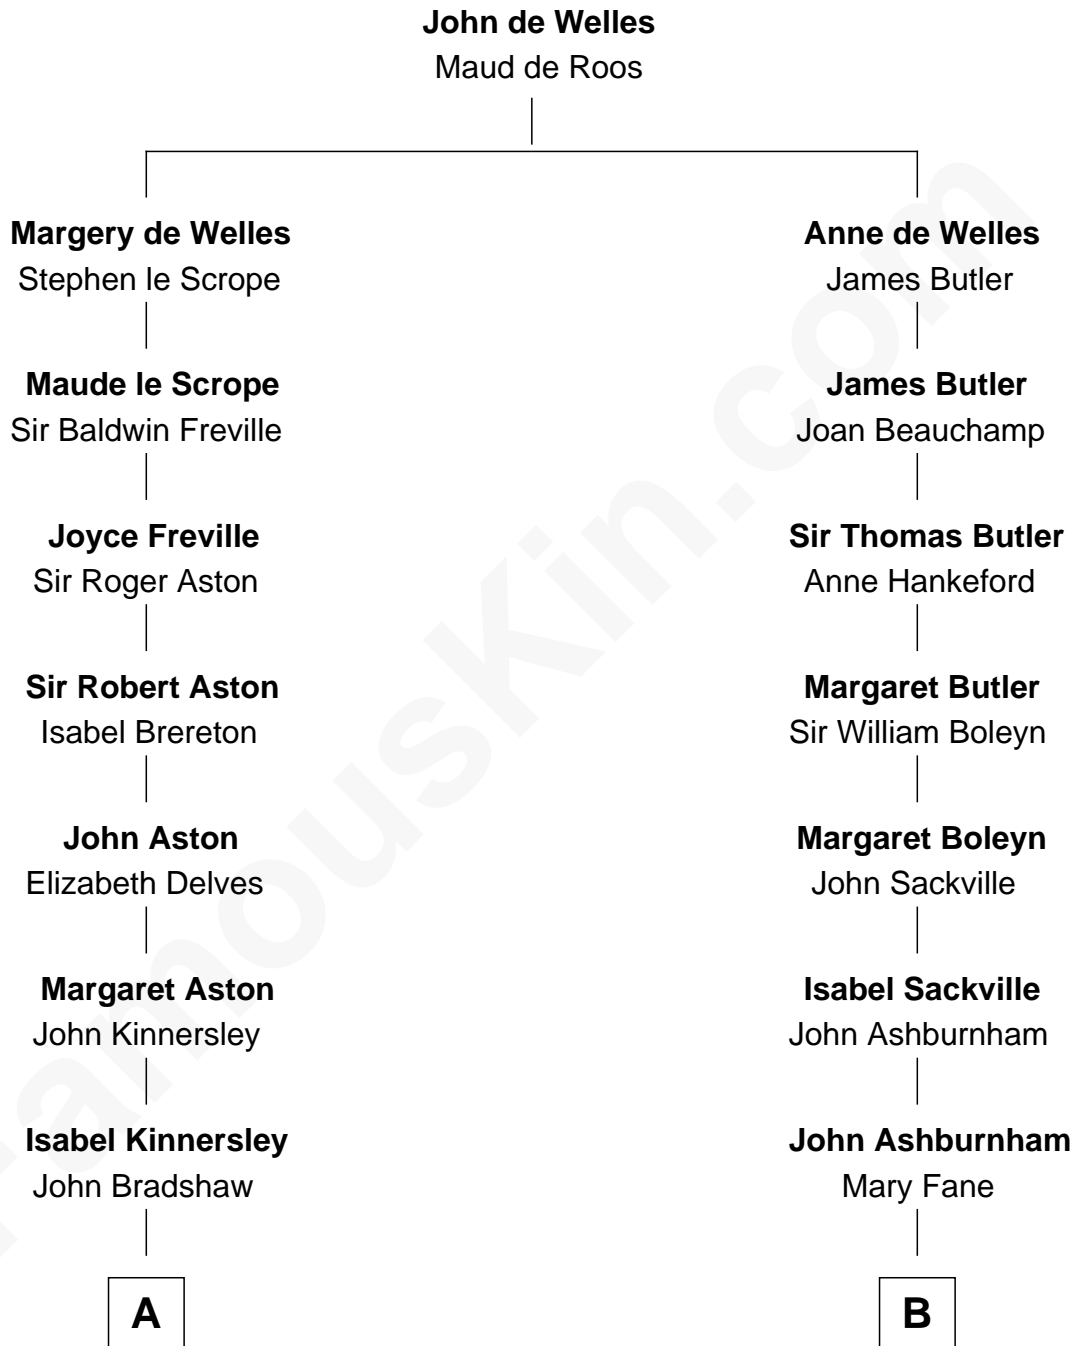

FamousKin.com

Relationship Chart of

Henry Lee III

9th Governor of Virginia

16th cousin 3 times removed of

Camilla Parker Bowles

Queen Consort of the United Kingdom

C

Sonia Rosemary Keppel

Roland Calvert Cubitt

Rosalind Maud Cubitt

Bruce Middleton Hope Shand

Camilla Parker Bowles

Queen Consort