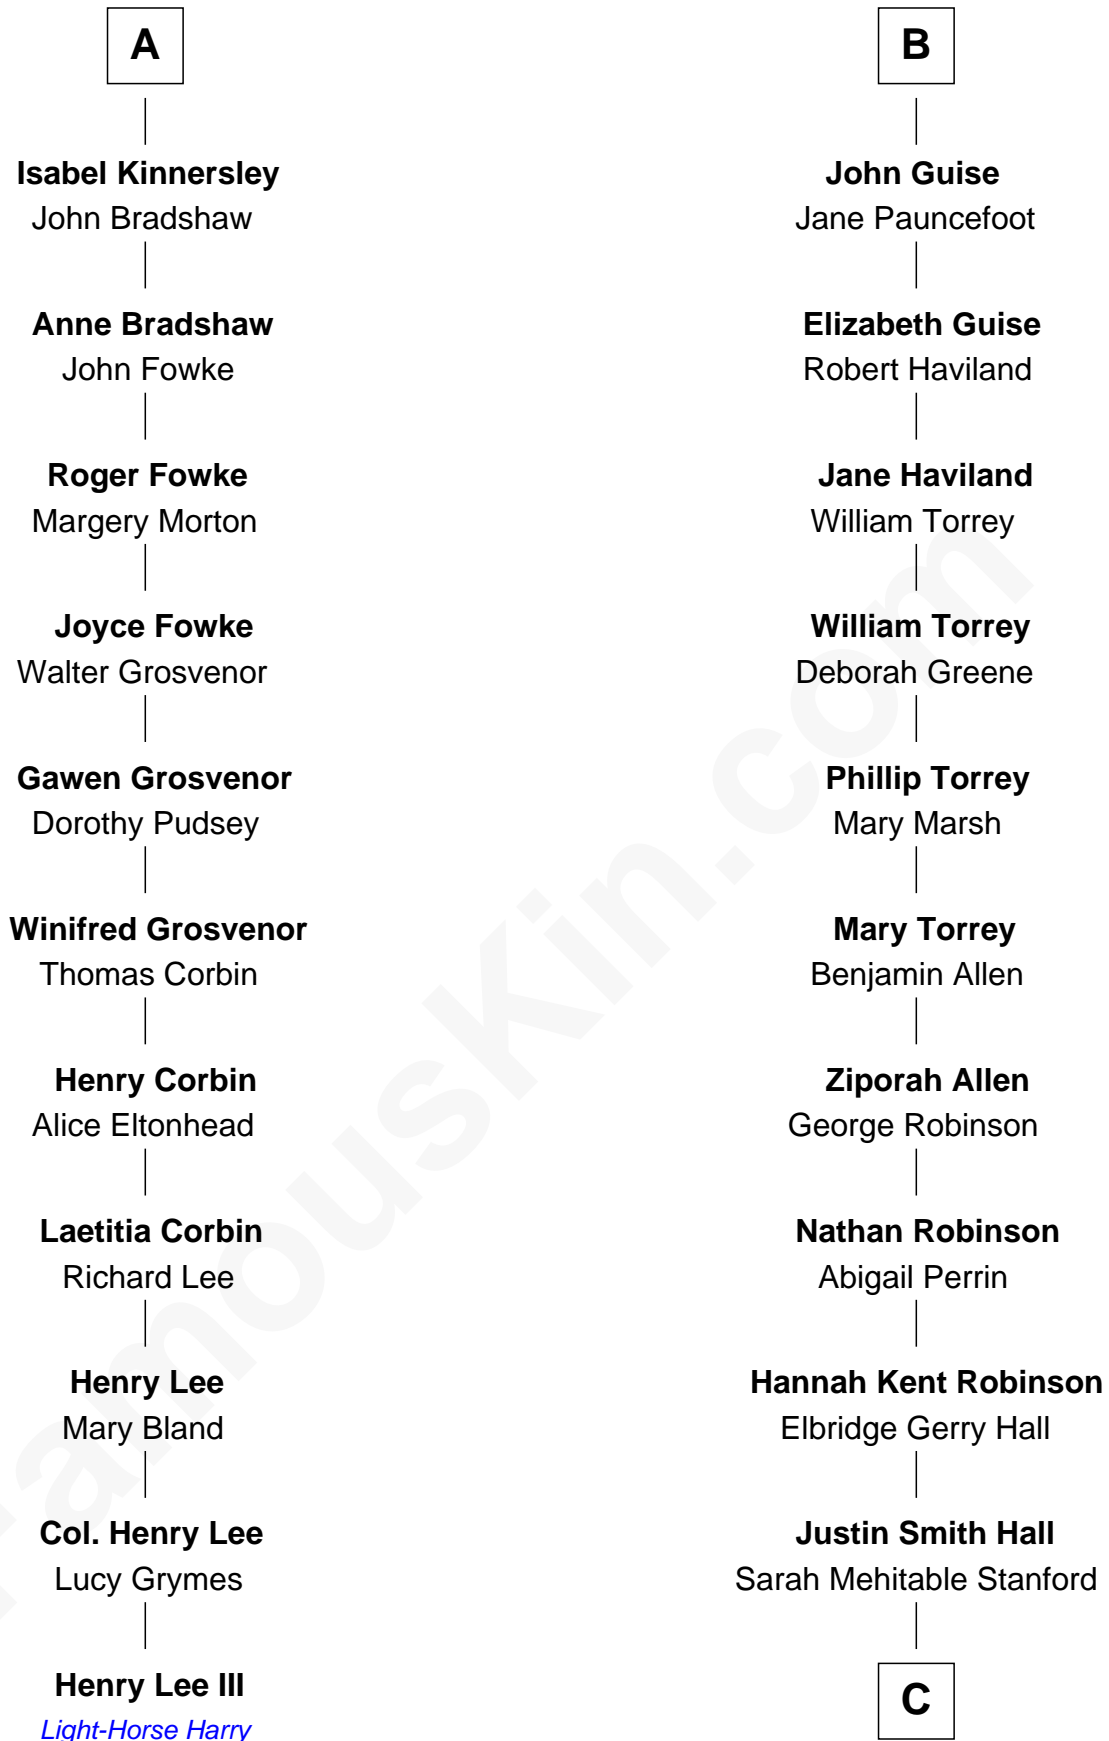

# FamousKin.com Relationship Chart of

**Henry Lee III**

*9th Governor of Virginia*

17th cousin 2 times removed of

**Raquel Welch**

*Movie Actress*

**Sir William de Ros**  
Margery de Badlesmere

C

Emery Stanford Hall

Clara Louise Adams

Josephine Sarah Hall

Armando Carlos Tejada

Raquel Welch

*aka Raquel Welch*

FamousKin.com