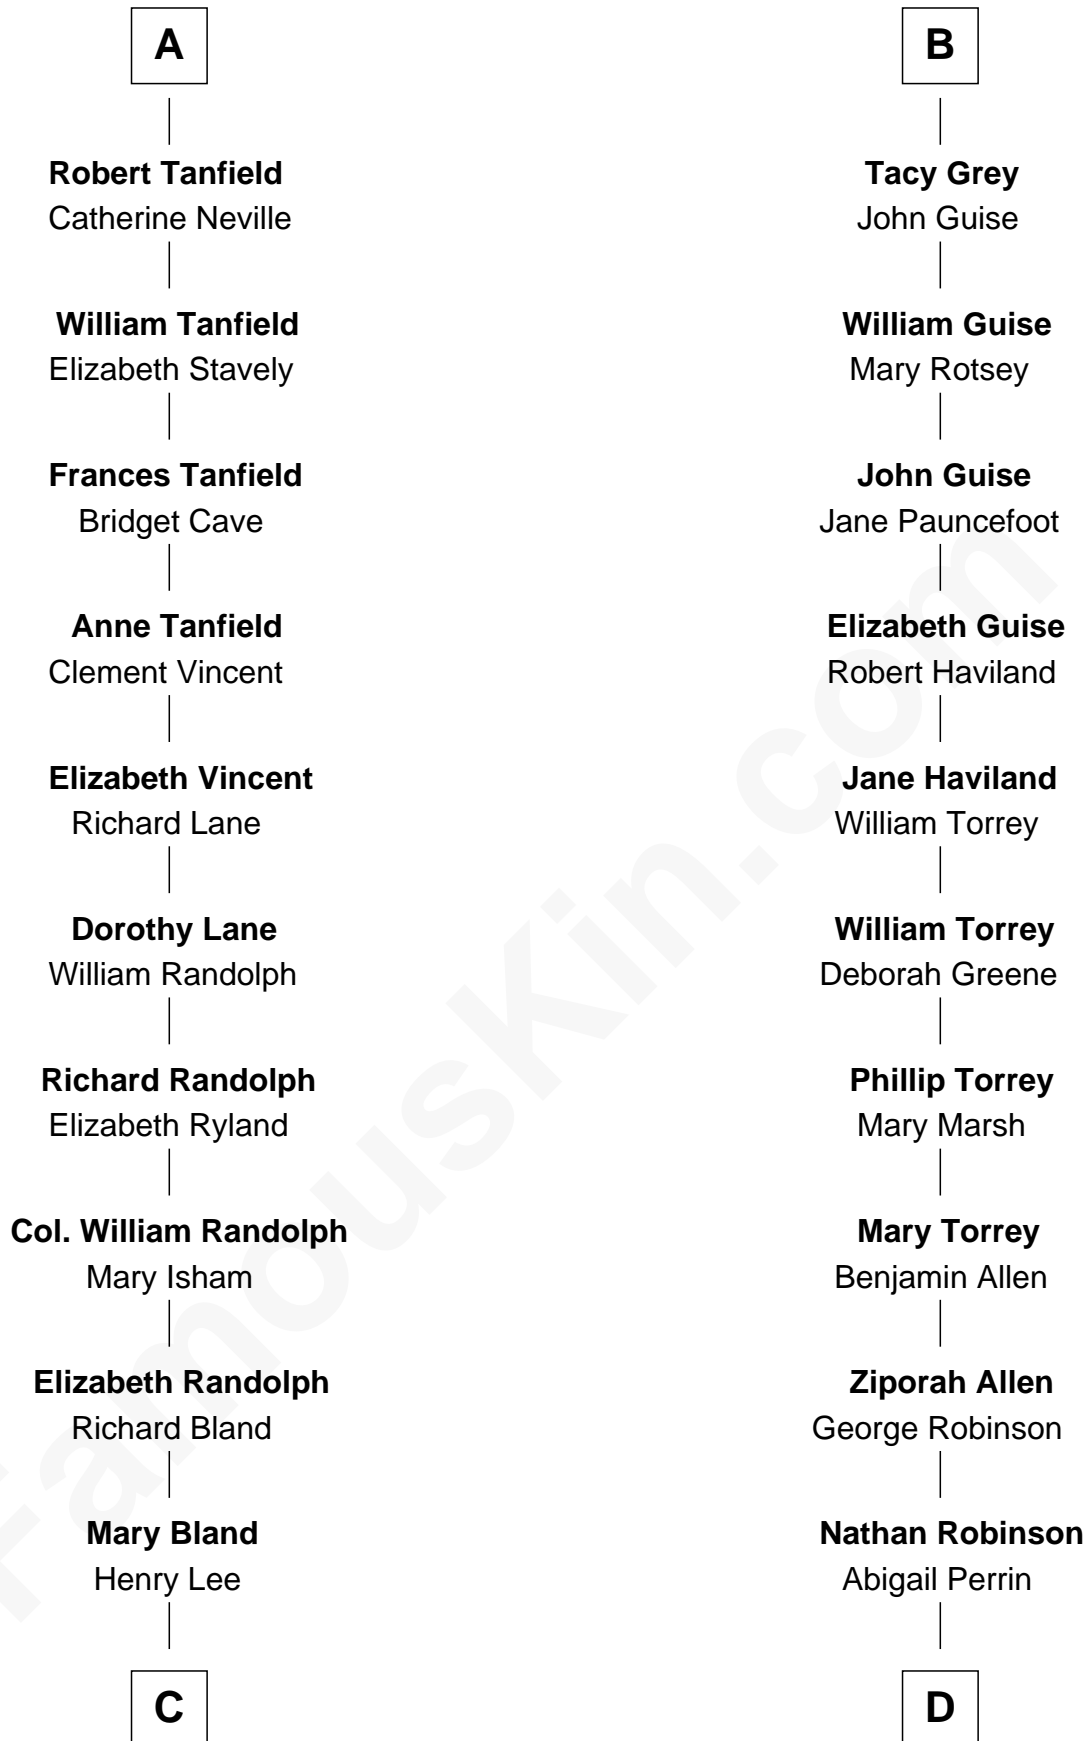

FamousKin.com Relationship Chart of

Henry Lee III

9th Governor of Virginia

18th cousin 3 times removed of

Raquel Welch

Movie Actress

Roger de Mortimer

Joan de Geneville

C

Col. Henry Lee

Lucy Grymes

Henry Lee III

Light-Horse Harry

D

Hannah Kent Robinson

Elbridge Gerry Hall