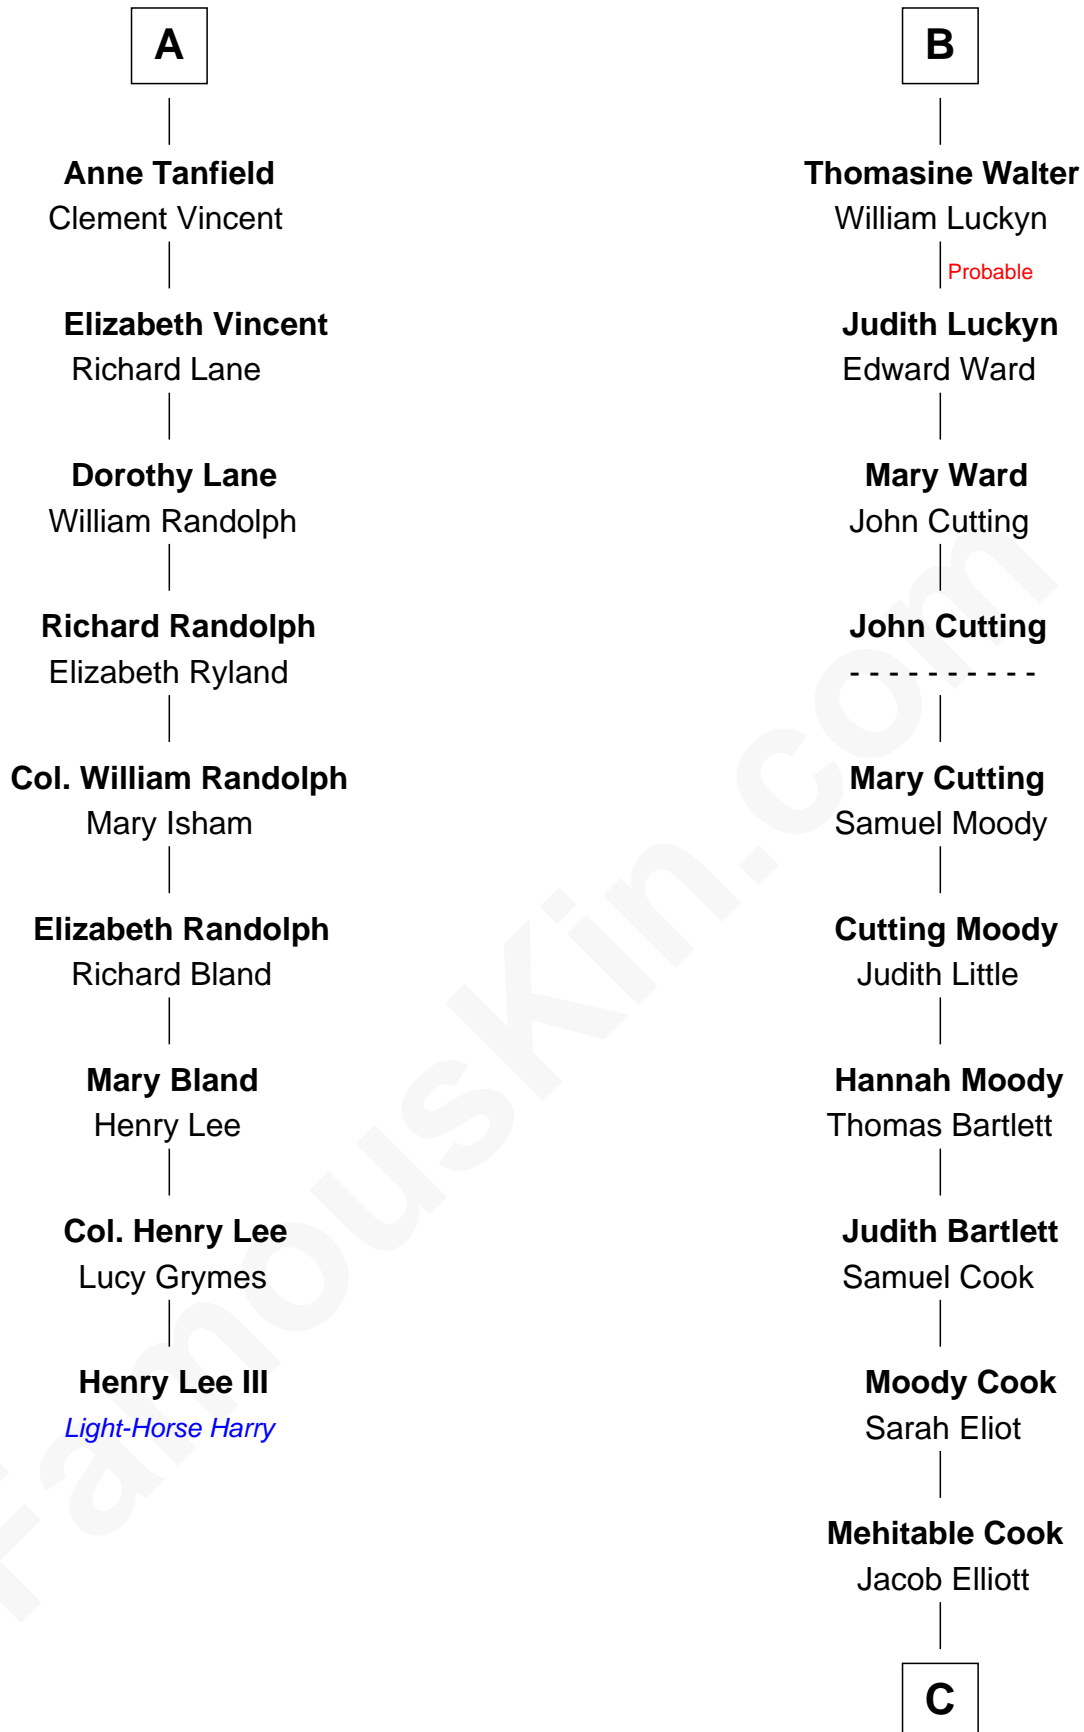

FamousKin.com Relationship Chart of

Henry Lee III

9th Governor of Virginia

15th cousin 6 times removed of

Raquel Welch

Movie Actress

Sir John Howard

Alice de Bois

Sir Robert Howard

Margaret de Scales

Sir John Howard

Alice Tendring

Sir Robert Howard

Margaret Mowbray

Katherine Howard

Sir Edward Neville

John Denton

Thomas Denton

Jane Webbe

Isabel Denton

William ap Walter

B

C

Mary Lydia Elliott