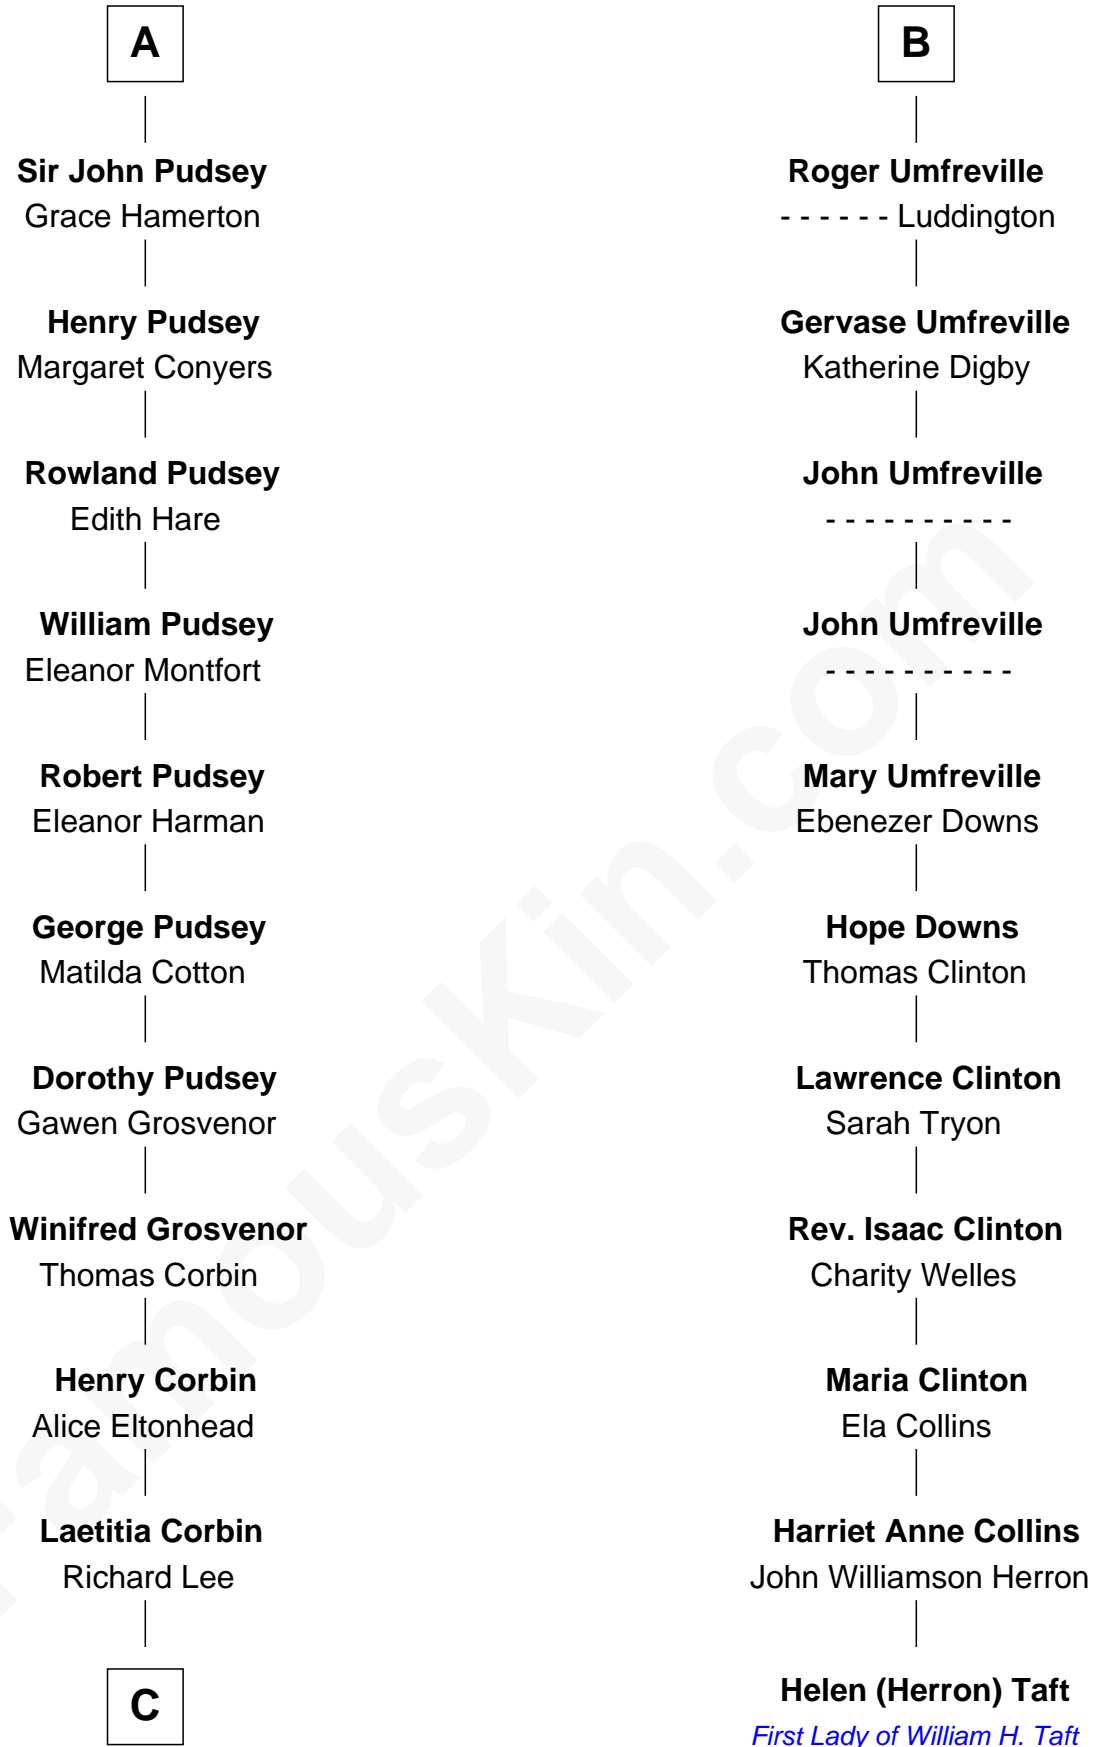

FamousKin.com

Relationship Chart of

Henry Lee III

9th Governor of Virginia

17th cousin 2 times removed of

Helen (Herron) Taft

First Lady of President William H. Taft

C

Henry Lee
Mary Bland

Col. Henry Lee
Lucy Grymes

Henry Lee III
Light-Horse Harry

FamousKin.com