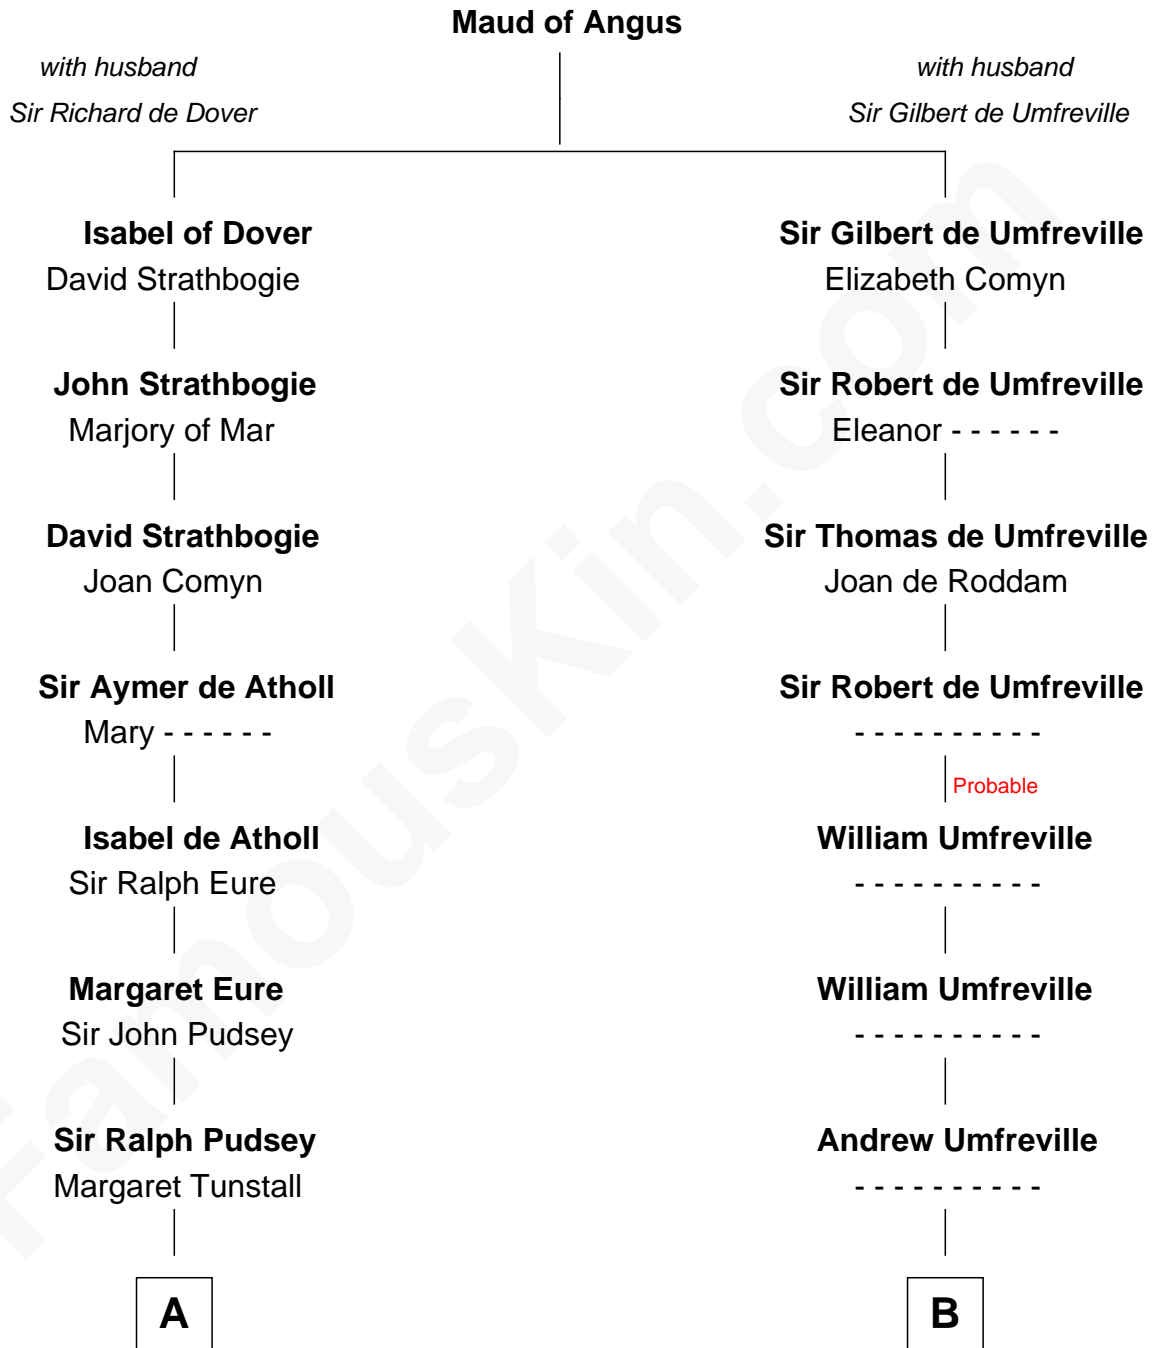

FamousKin.com

Relationship Chart of

Henry Lee III

9th Governor of Virginia

17th cousin 2 times removed of

Helen (Herron) Taft

First Lady of President William H. Taft

C

Henry Lee
Mary Bland

Col. Henry Lee
Lucy Grymes

Henry Lee III
Light-Horse Harry

FamousKin.com