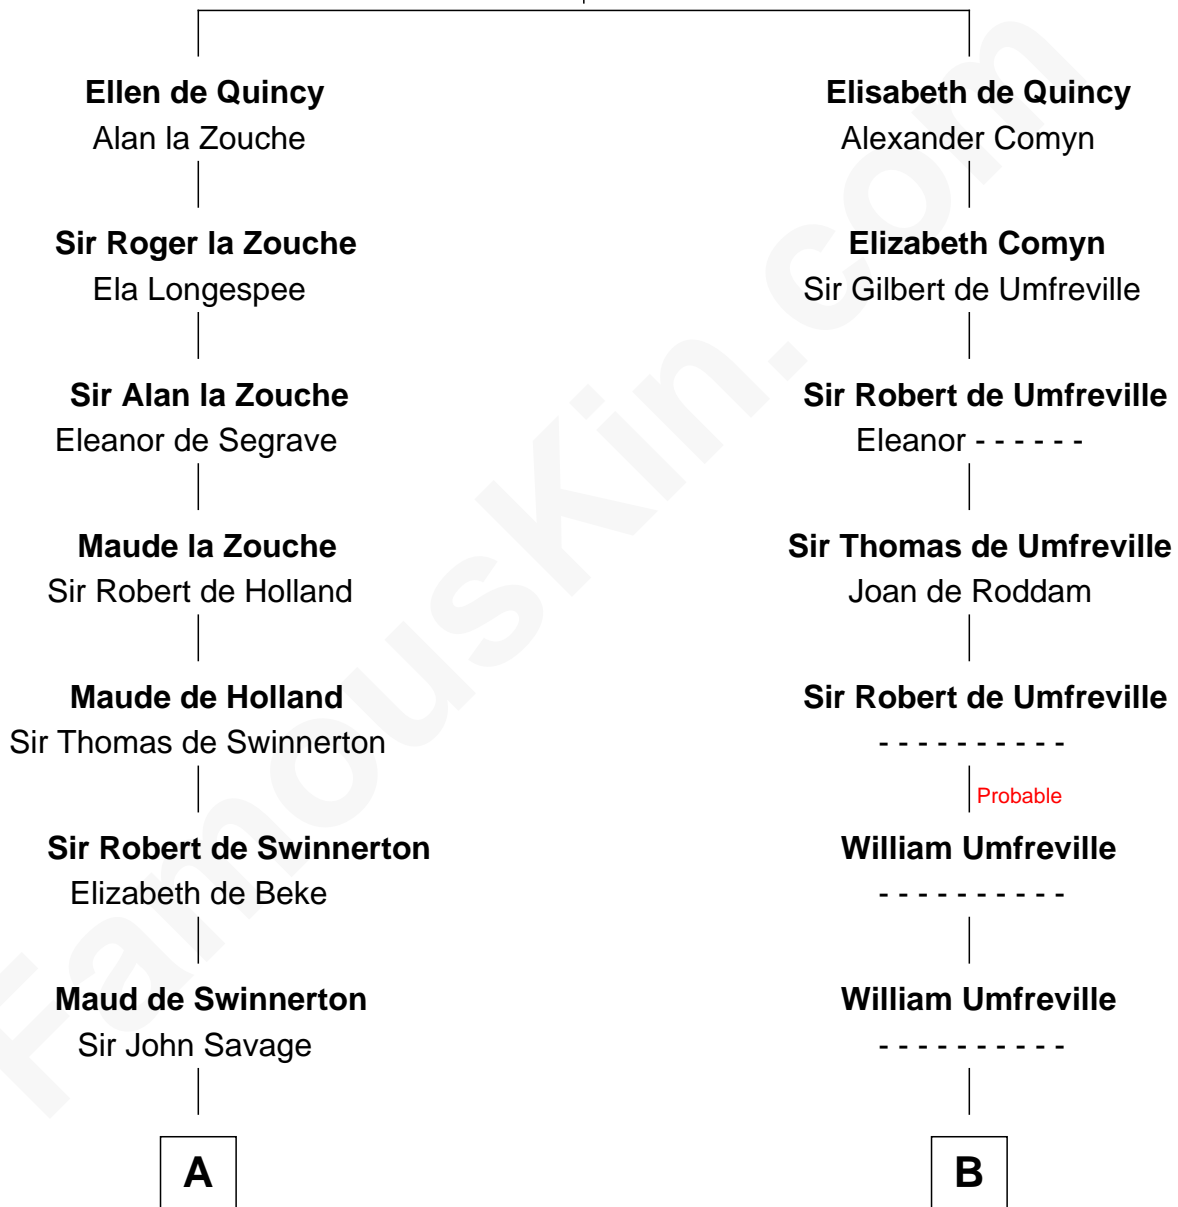

# FamousKin.com Relationship Chart of

**Henry Lee III**

*9th Governor of Virginia*

18th cousin of

**Helen (Herron) Taft**

*First Lady of President William H. Taft*

**Sir Roger de Quincy**

Helen of Galloway

**C**

**Col. Henry Lee**

Lucy Grymes

**Henry Lee III**

*Light-Horse Harry*

**D**

**Harriet Anne Collins**

John Williamson Herron

**Helen (Herron) Taft**

*First Lady of William H. Taft*

FamousKin.com