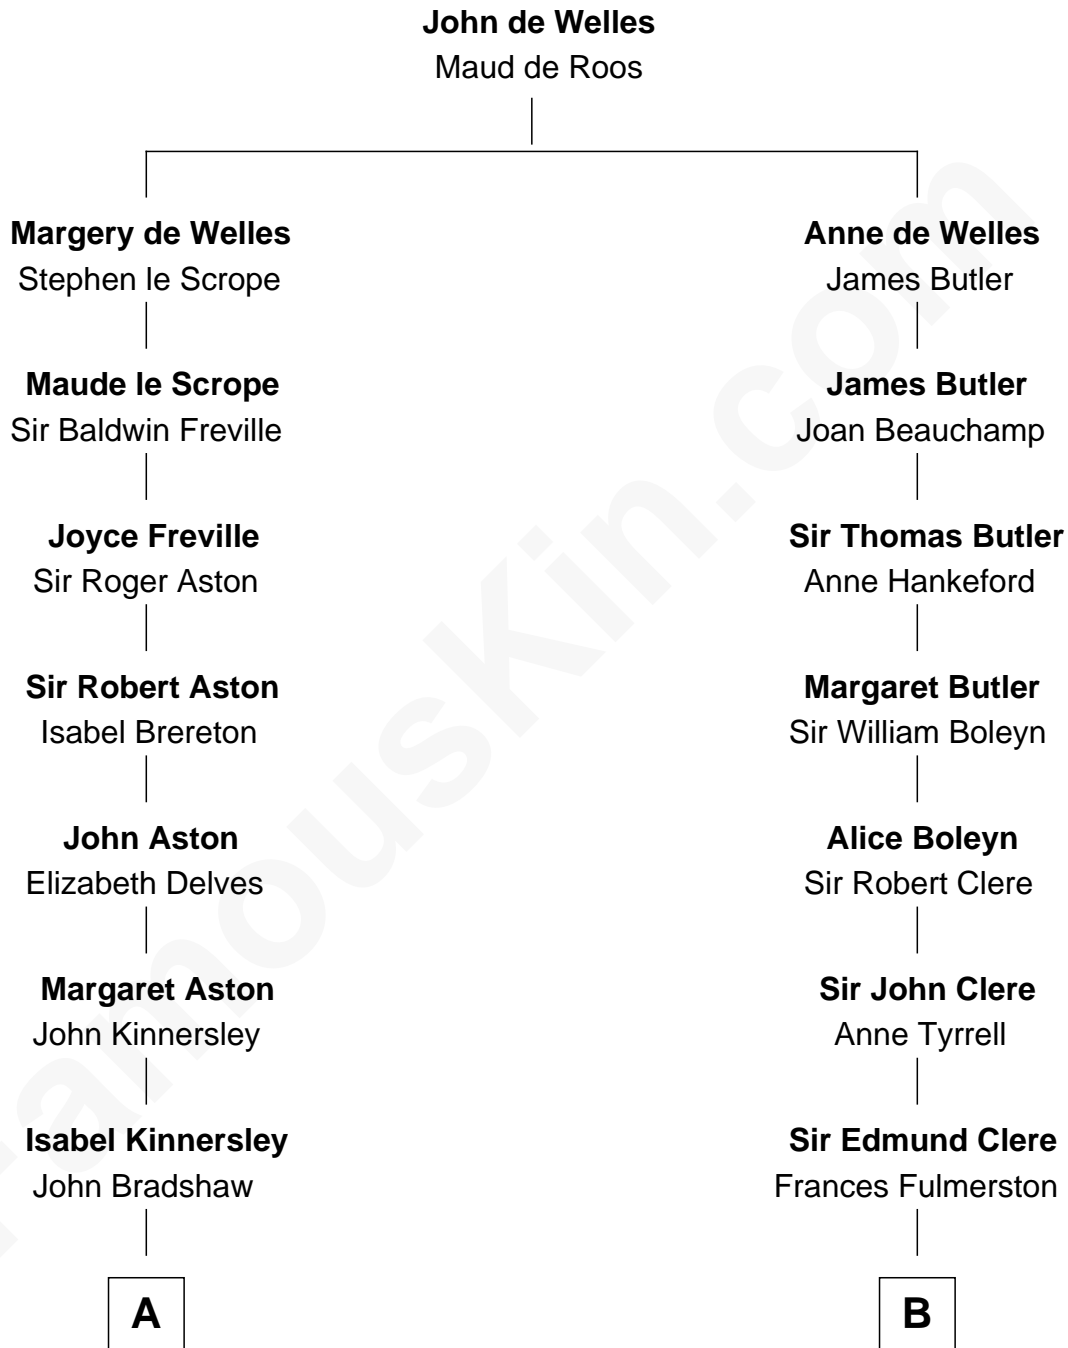

FamousKin.com

Relationship Chart of

Henry Lee III

9th Governor of Virginia

16th cousin 3 times removed of

Mamie (Doud) Eisenhower

First Lady of President Dwight Eisenhower

C

Royal Houghton Doud

Mary Cornelia Sheldon

John Sheldon Doud

Elivera Mathilda Carlson

Mamie (Doud) Eisenhower

First Lady of Dwight Eisenhower

FamousKin.com