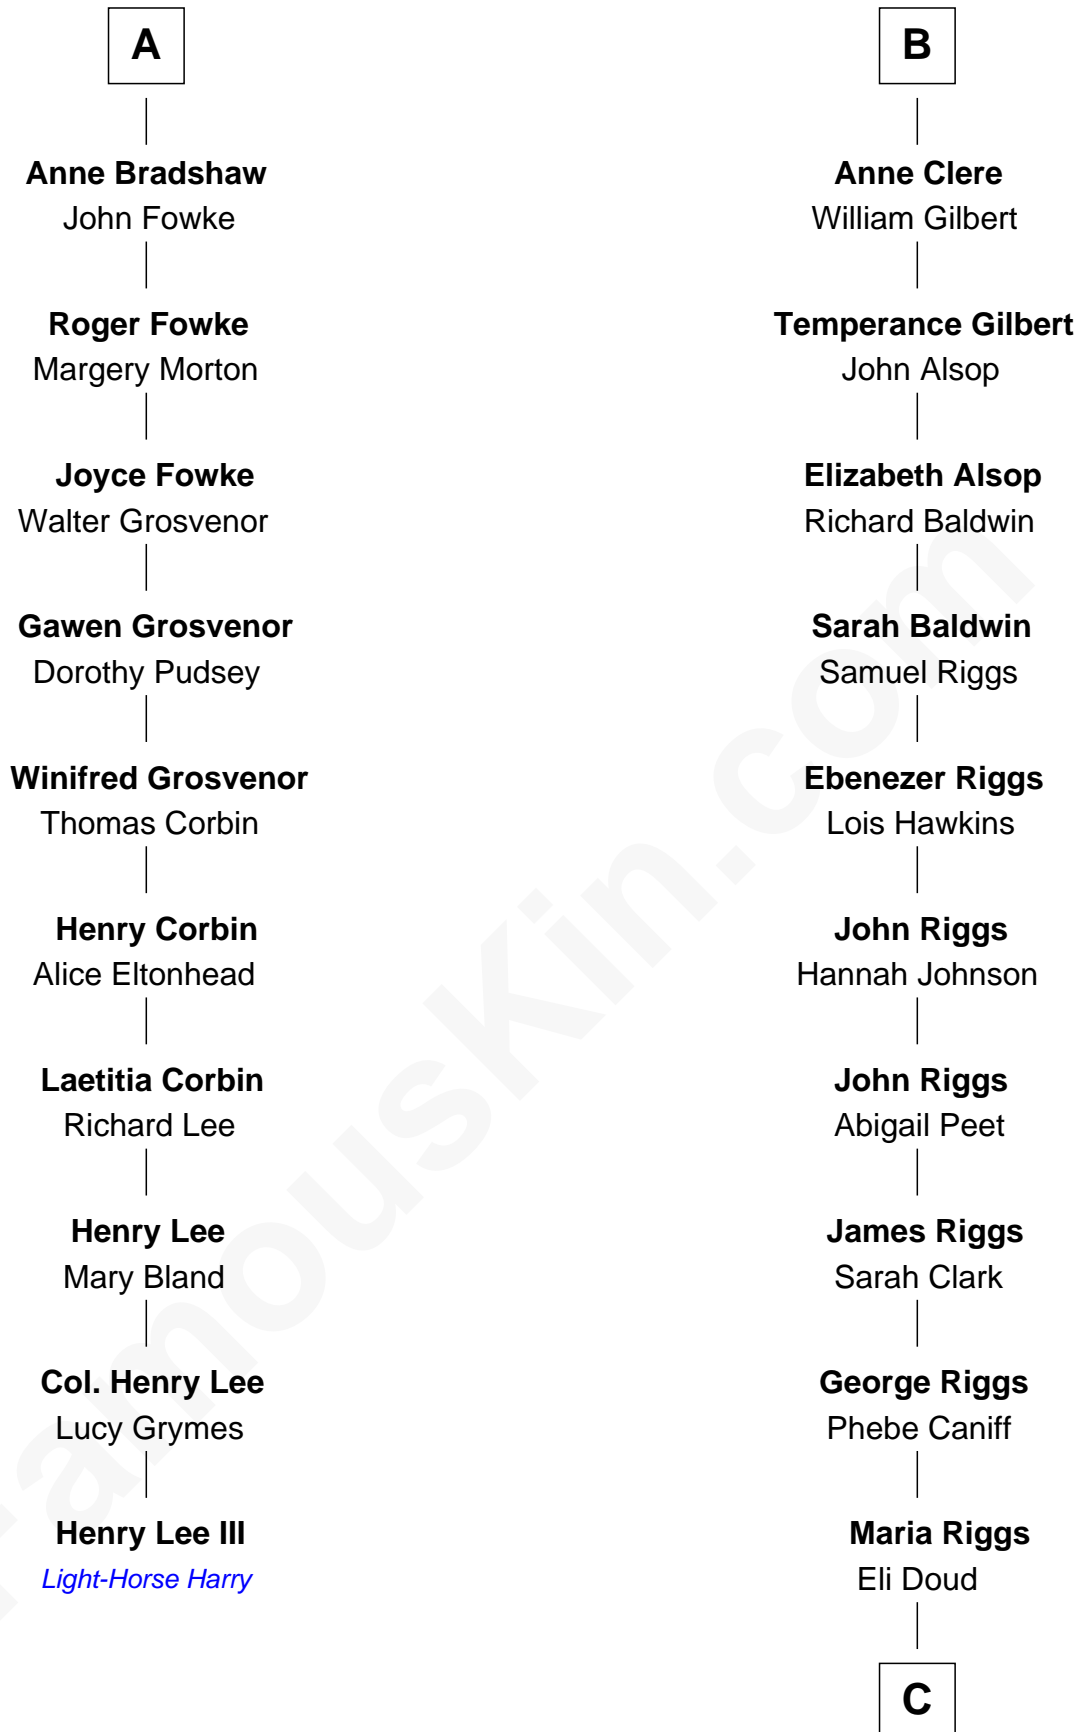

FamousKin.com

Relationship Chart of

Henry Lee III

9th Governor of Virginia

16th cousin 3 times removed of

Mamie (Doud) Eisenhower

First Lady of President Dwight Eisenhower

C

Royal Houghton Doud

Mary Cornelia Sheldon

John Sheldon Doud

Elivera Mathilda Carlson

Mamie (Doud) Eisenhower

First Lady of Dwight Eisenhower

FamousKin.com