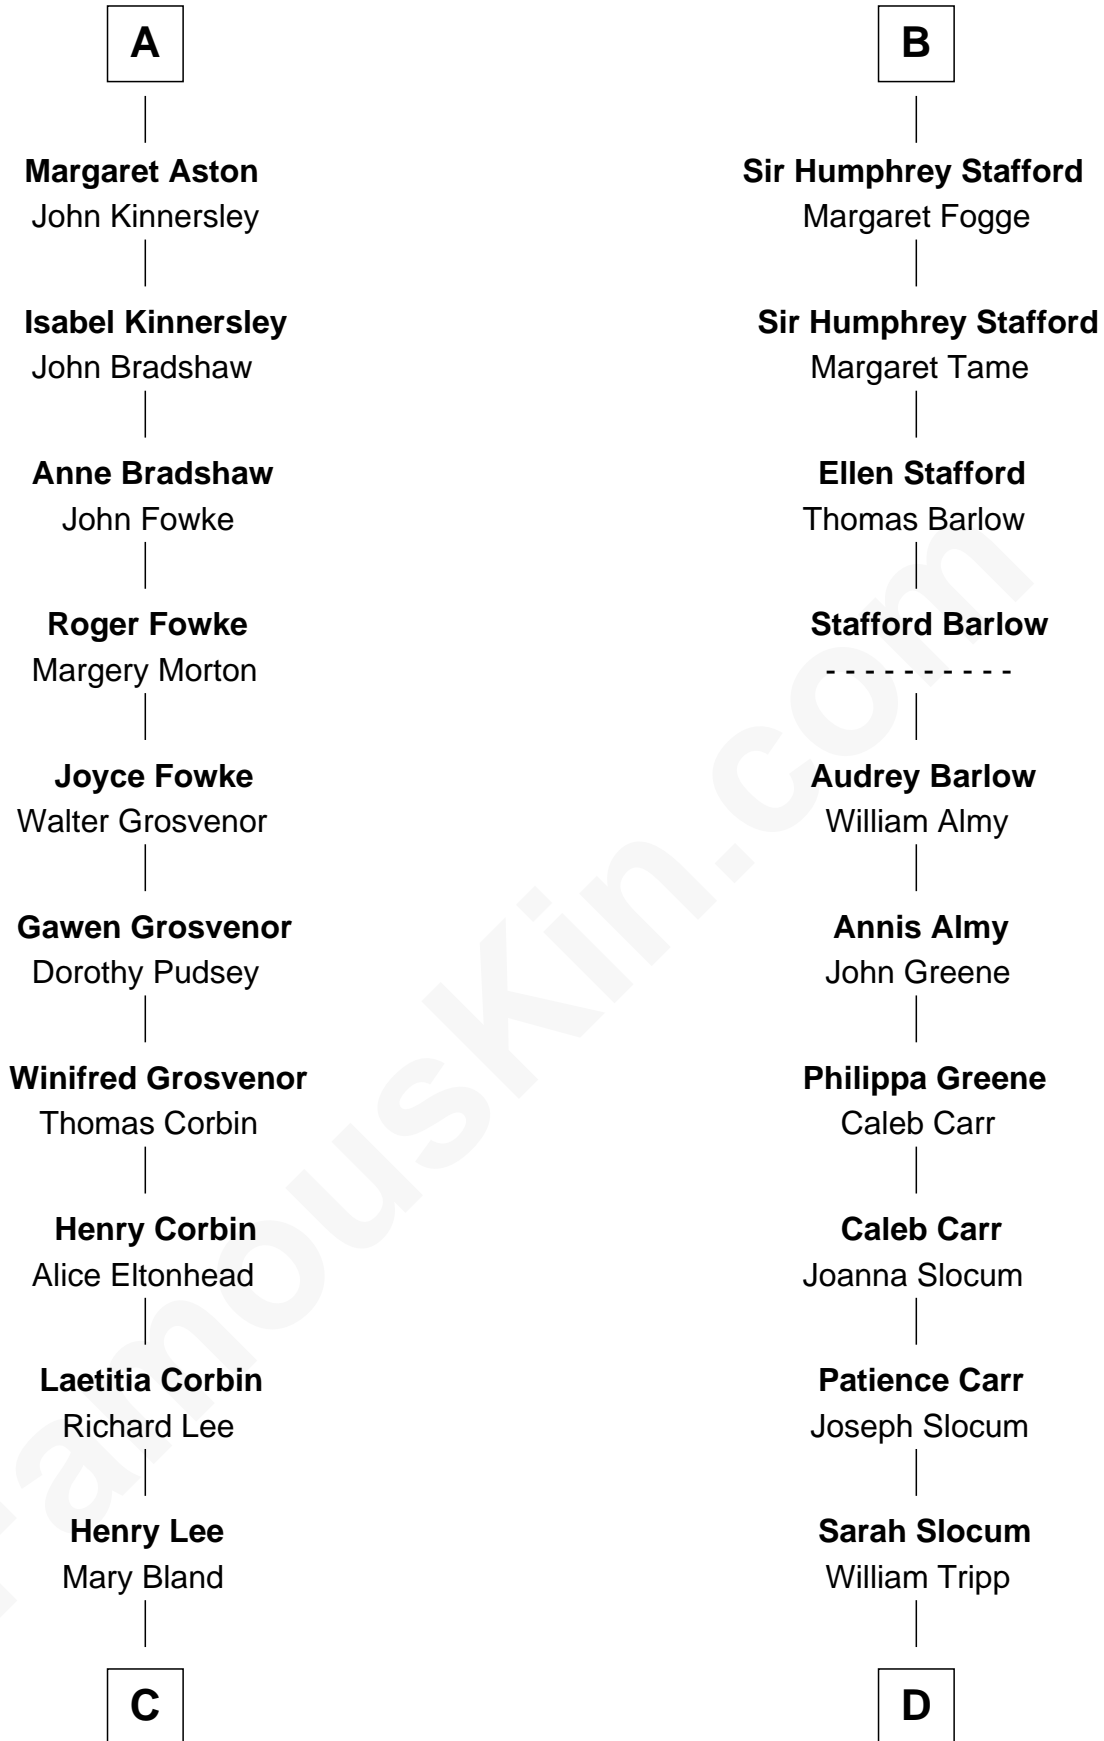

FamousKin.com Relationship Chart of

Henry Lee III

9th Governor of Virginia

18th cousin 3 times removed of

Warren G. Harding

29th U.S. President

C

Col. Henry Lee

Lucy Grymes

Henry Lee III

Light-Horse Harry

D

Phoebe Tripp

Amos Harding

George Tryon Harding

Elizabeth Madison