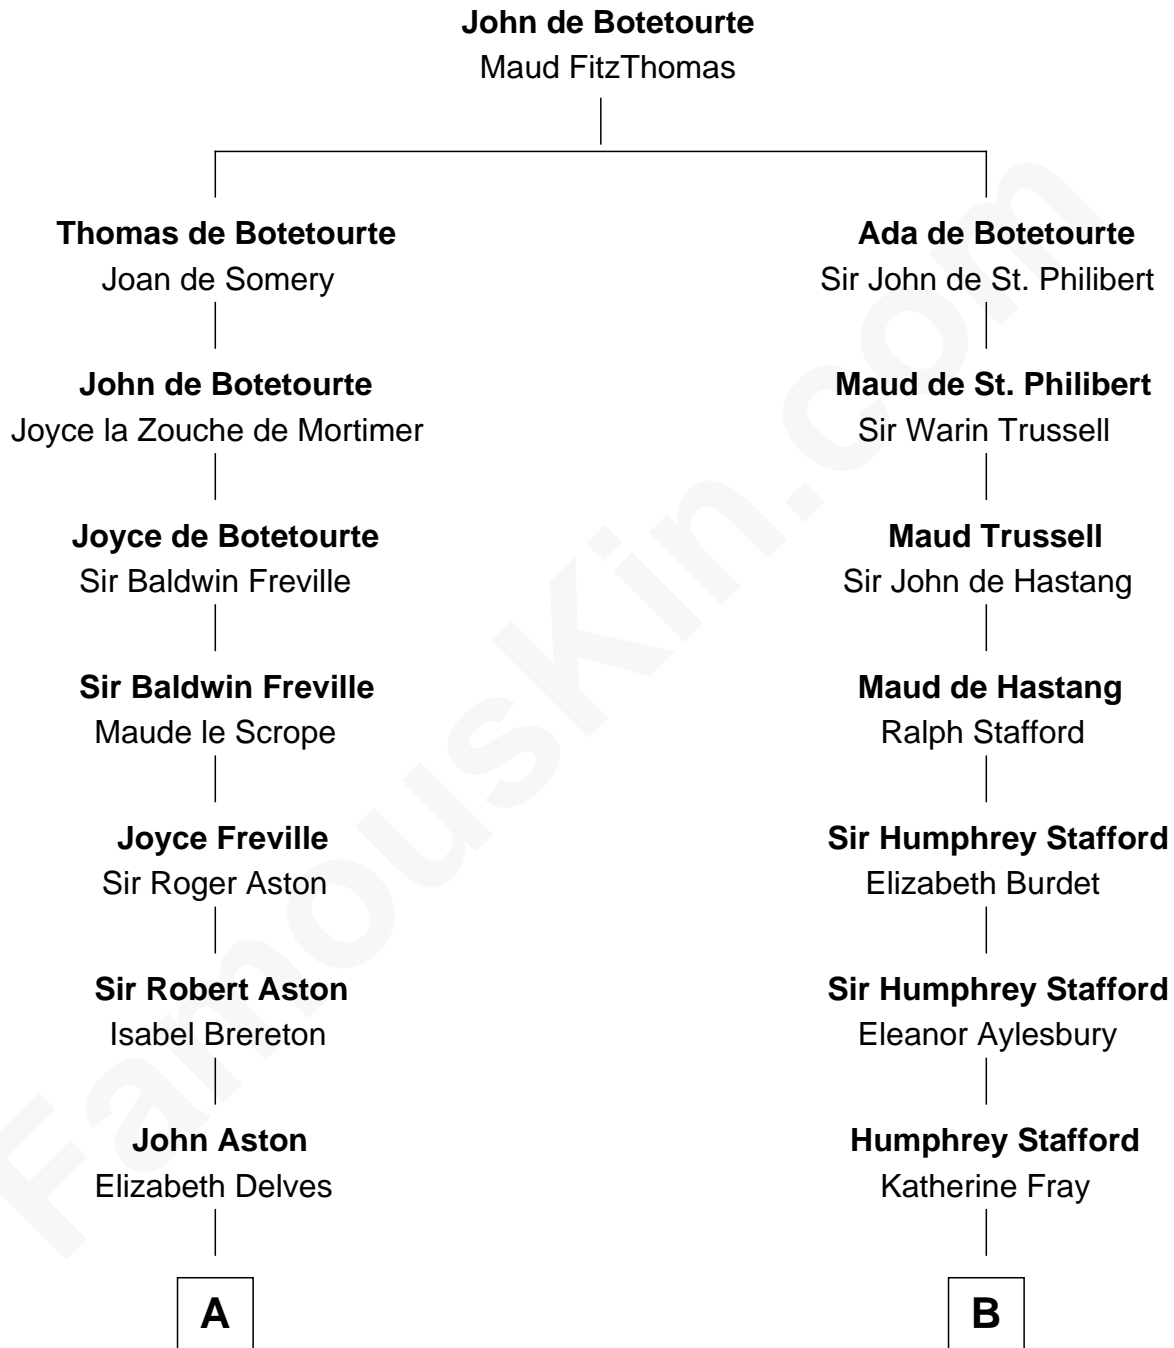

FamousKin.com Relationship Chart of

Henry Lee III

9th Governor of Virginia

18th cousin 3 times removed of

Warren G. Harding

29th U.S. President

C

Col. Henry Lee

Lucy Grymes

Henry Lee III

Light-Horse Harry

D

Phoebe Tripp

Amos Harding

George Tryon Harding

Elizabeth Madison