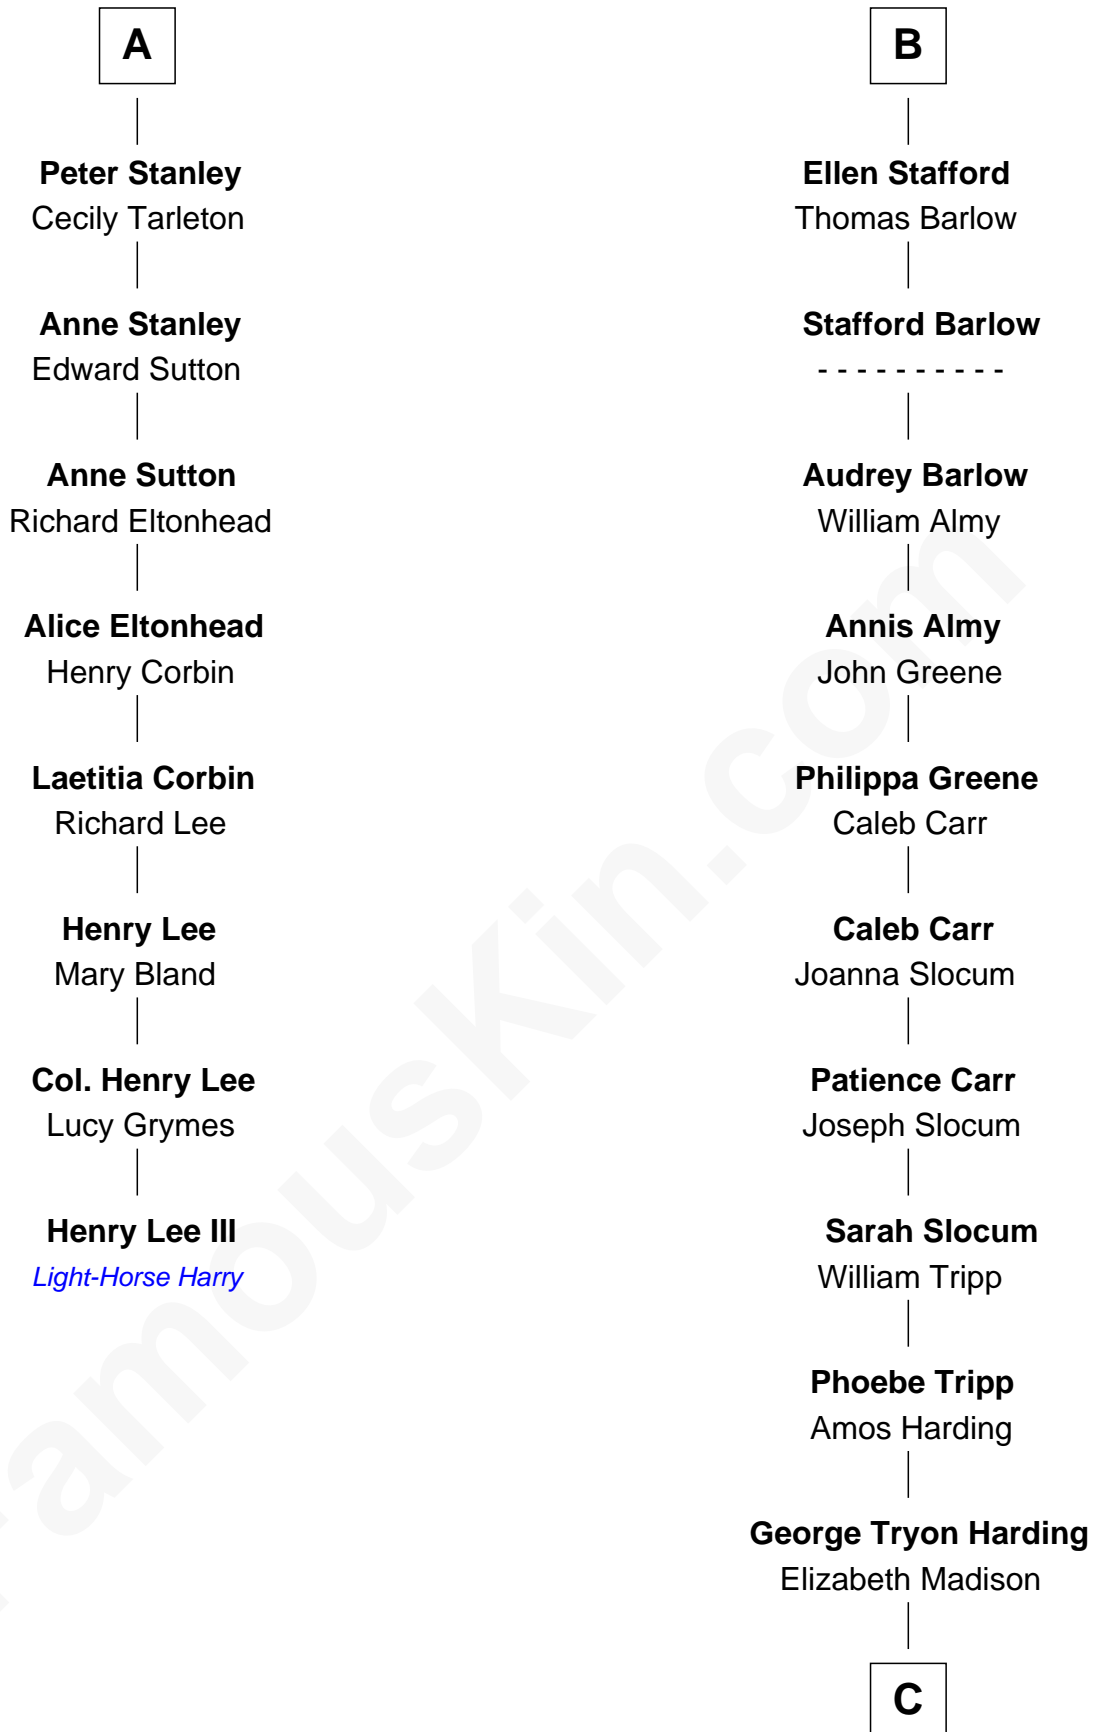

## Relationship Chart of

### Henry Lee III

9th Governor of Virginia

14th cousin 5 times removed of

### Warren G. Harding

29th U.S. President

**Ralph de Stafford**  
Katherine de Hastang

C

**Charles Alexander Harding**

Mary Ann Crawford

**Dr. George Tryon Harding**

Phoebe Elizabeth Dickerson