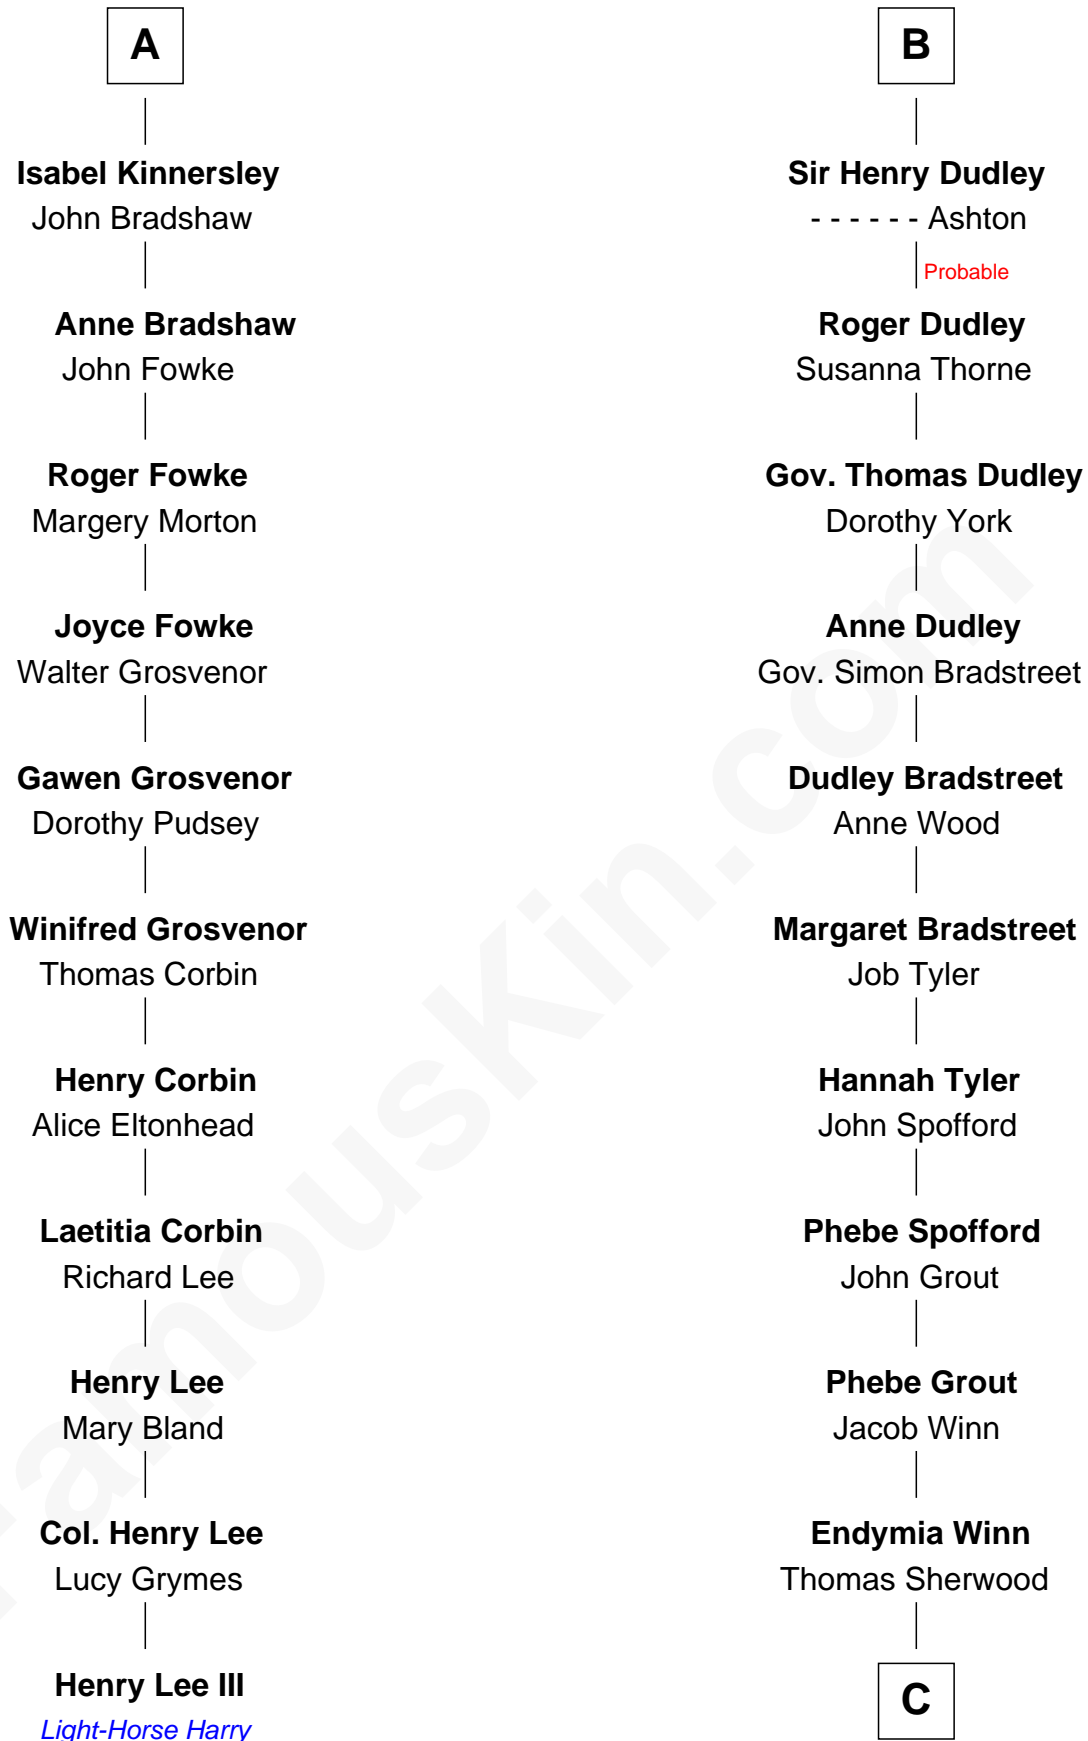

FamousKin.com Relationship Chart of

Henry Lee III

9th Governor of Virginia

17th cousin 3 times removed of

Herbert Hoover

31st U.S. President

C

Lucinda Sherwood

John Minthorn

Theodore Minthorn

Mary Wasley

Hulda Randall Minthorn

Jessie Clark Hoover

Herbert Hoover

31st U.S. President

FamousKin.com