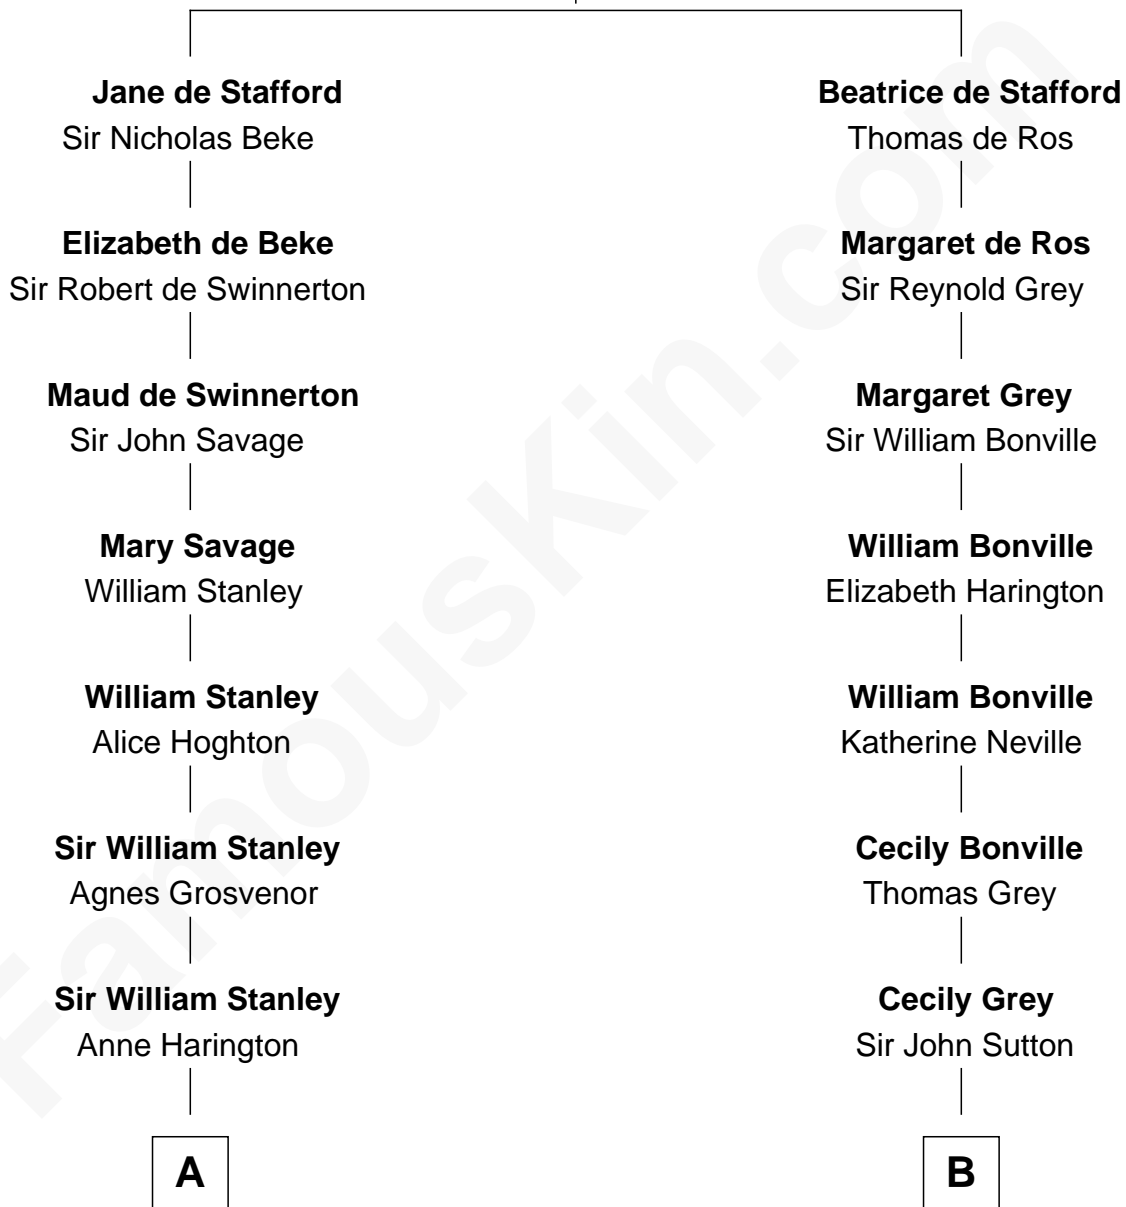

# FamousKin.com Relationship Chart of

**Henry Lee III**

*9th Governor of Virginia*

14th cousin 6 times removed of

**Herbert Hoover**

*31st U.S. President*

**Ralph de Stafford**

*with wife  
Katherine de Hastang*

*with wife  
Margaret de Audley*

**C**

**Lucinda Sherwood**

John Minthorn

**Theodore Minthorn**

Mary Wasley

**Hulda Randall Minthorn**

Jessie Clark Hoover

**Herbert Hoover**

*31st U.S. President*

FamousKin.com