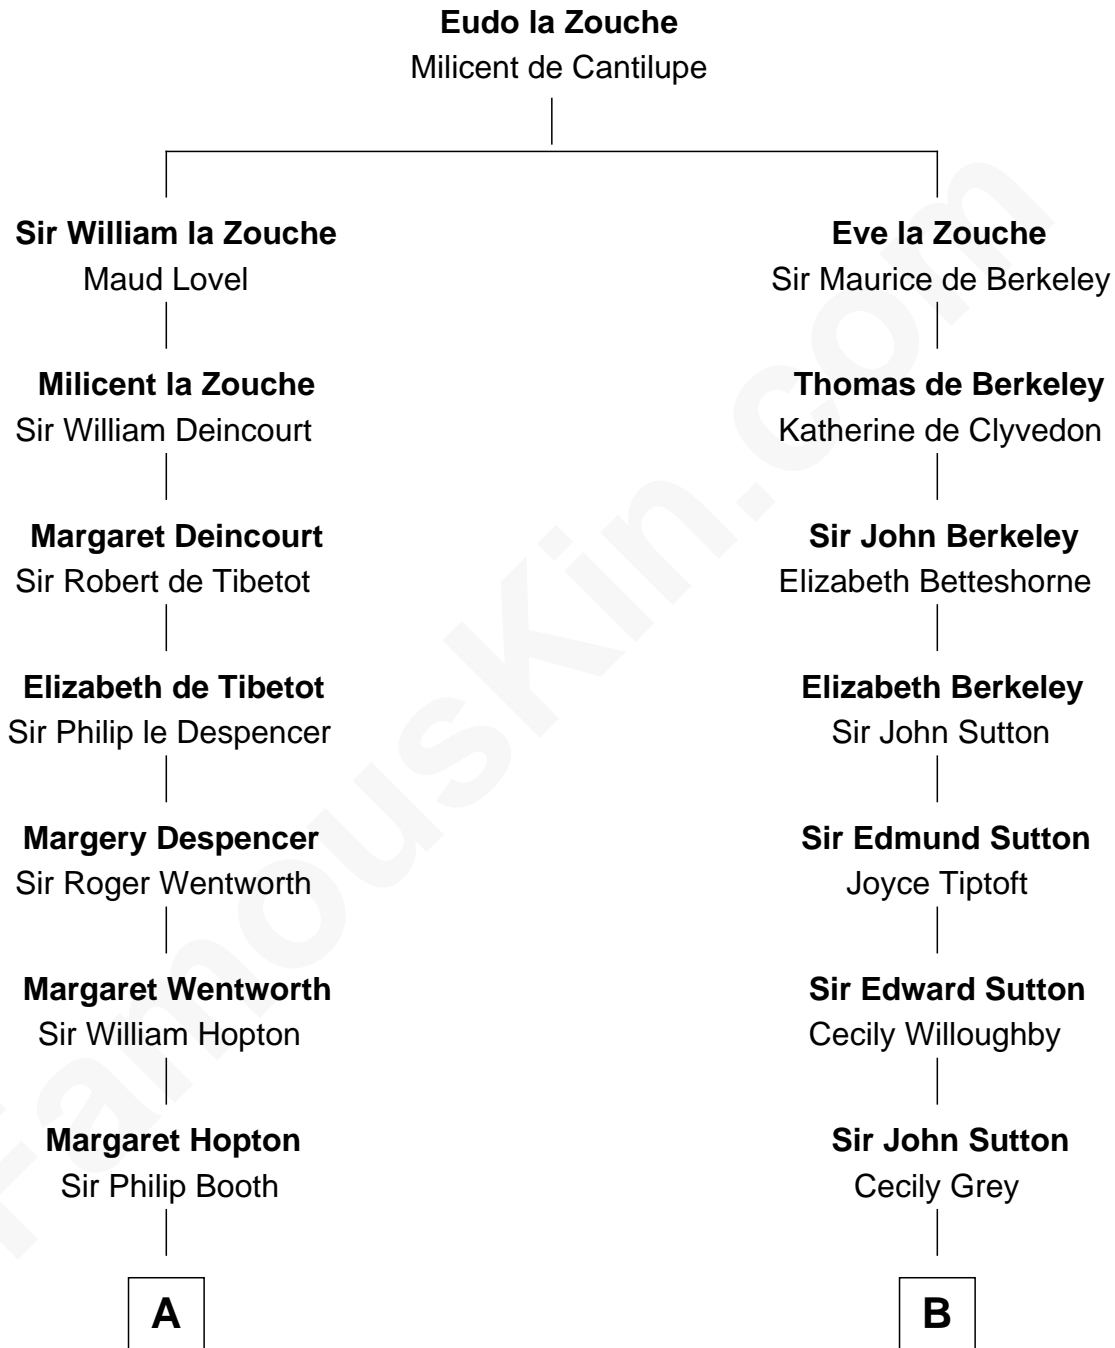

FamousKin.com Relationship Chart of

Henry Lee III

9th Governor of Virginia

17th cousin 3 times removed of

Herbert Hoover

31st U.S. President

C

Lucinda Sherwood

John Minthorn

Theodore Minthorn

Mary Wasley

Hulda Randall Minthorn

Jessie Clark Hoover

Herbert Hoover

31st U.S. President

FamousKin.com