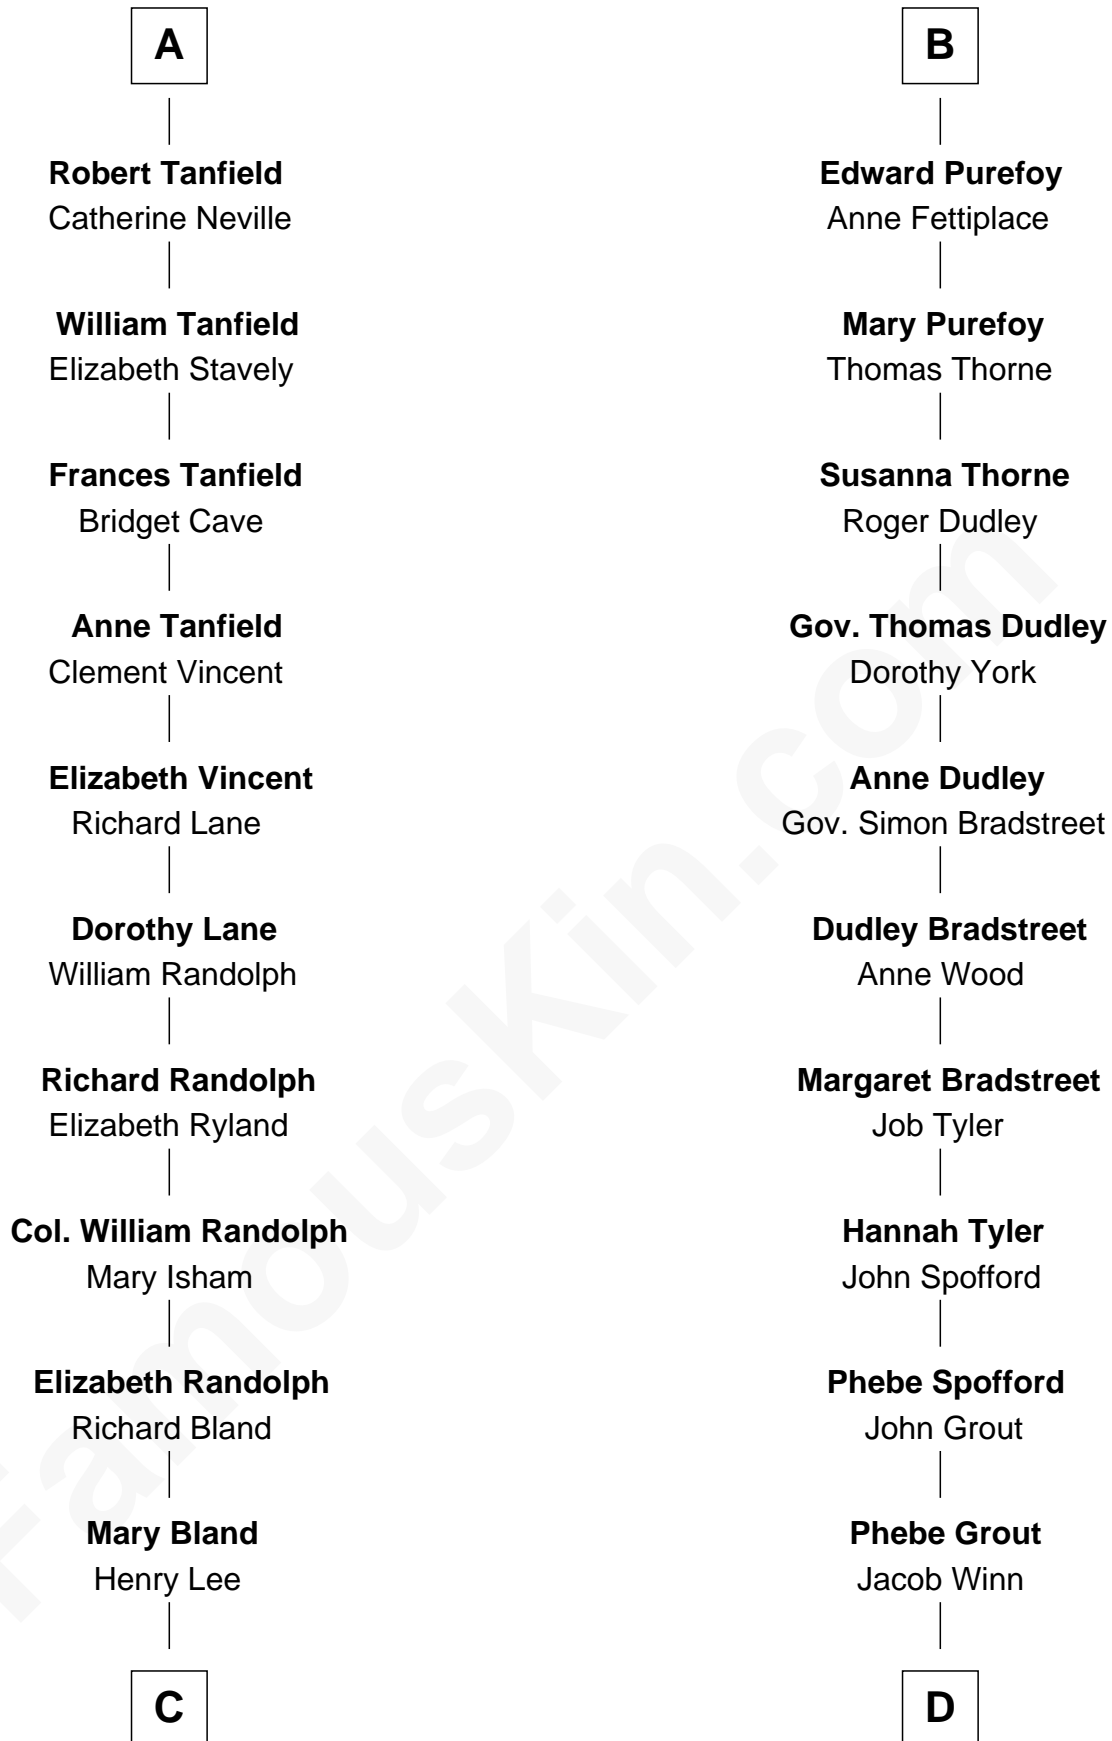

FamousKin.com Relationship Chart of

Henry Lee III

9th Governor of Virginia

18th cousin 3 times removed of

Herbert Hoover

31st U.S. President

Sir Nicholas Audley

Joan Martin