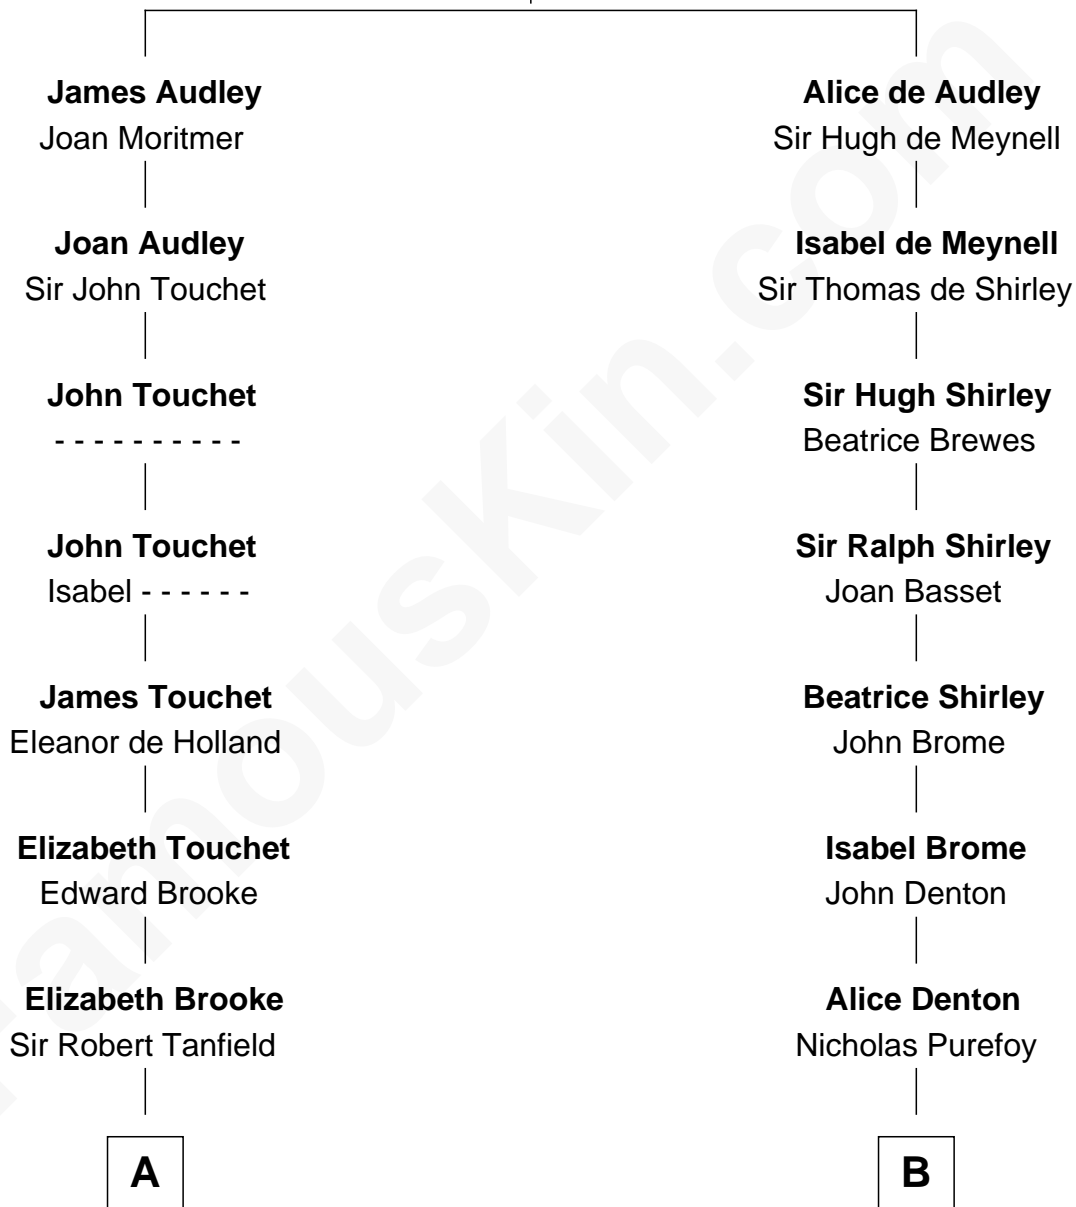

FamousKin.com Relationship Chart of

Henry Lee III

9th Governor of Virginia

18th cousin 3 times removed of

Herbert Hoover

31st U.S. President

Sir Nicholas Audley

Joan Martin

C

Col. Henry Lee

Lucy Grymes

Henry Lee III

Light-Horse Harry

D

Endymia Winn

Thomas Sherwood

Lucinda Sherwood

John Minthorn

Theodore Minthorn

Mary Wasley

Hulda Randall Minthorn

Jessie Clark Hoover

Herbert Hoover

31st U.S. President