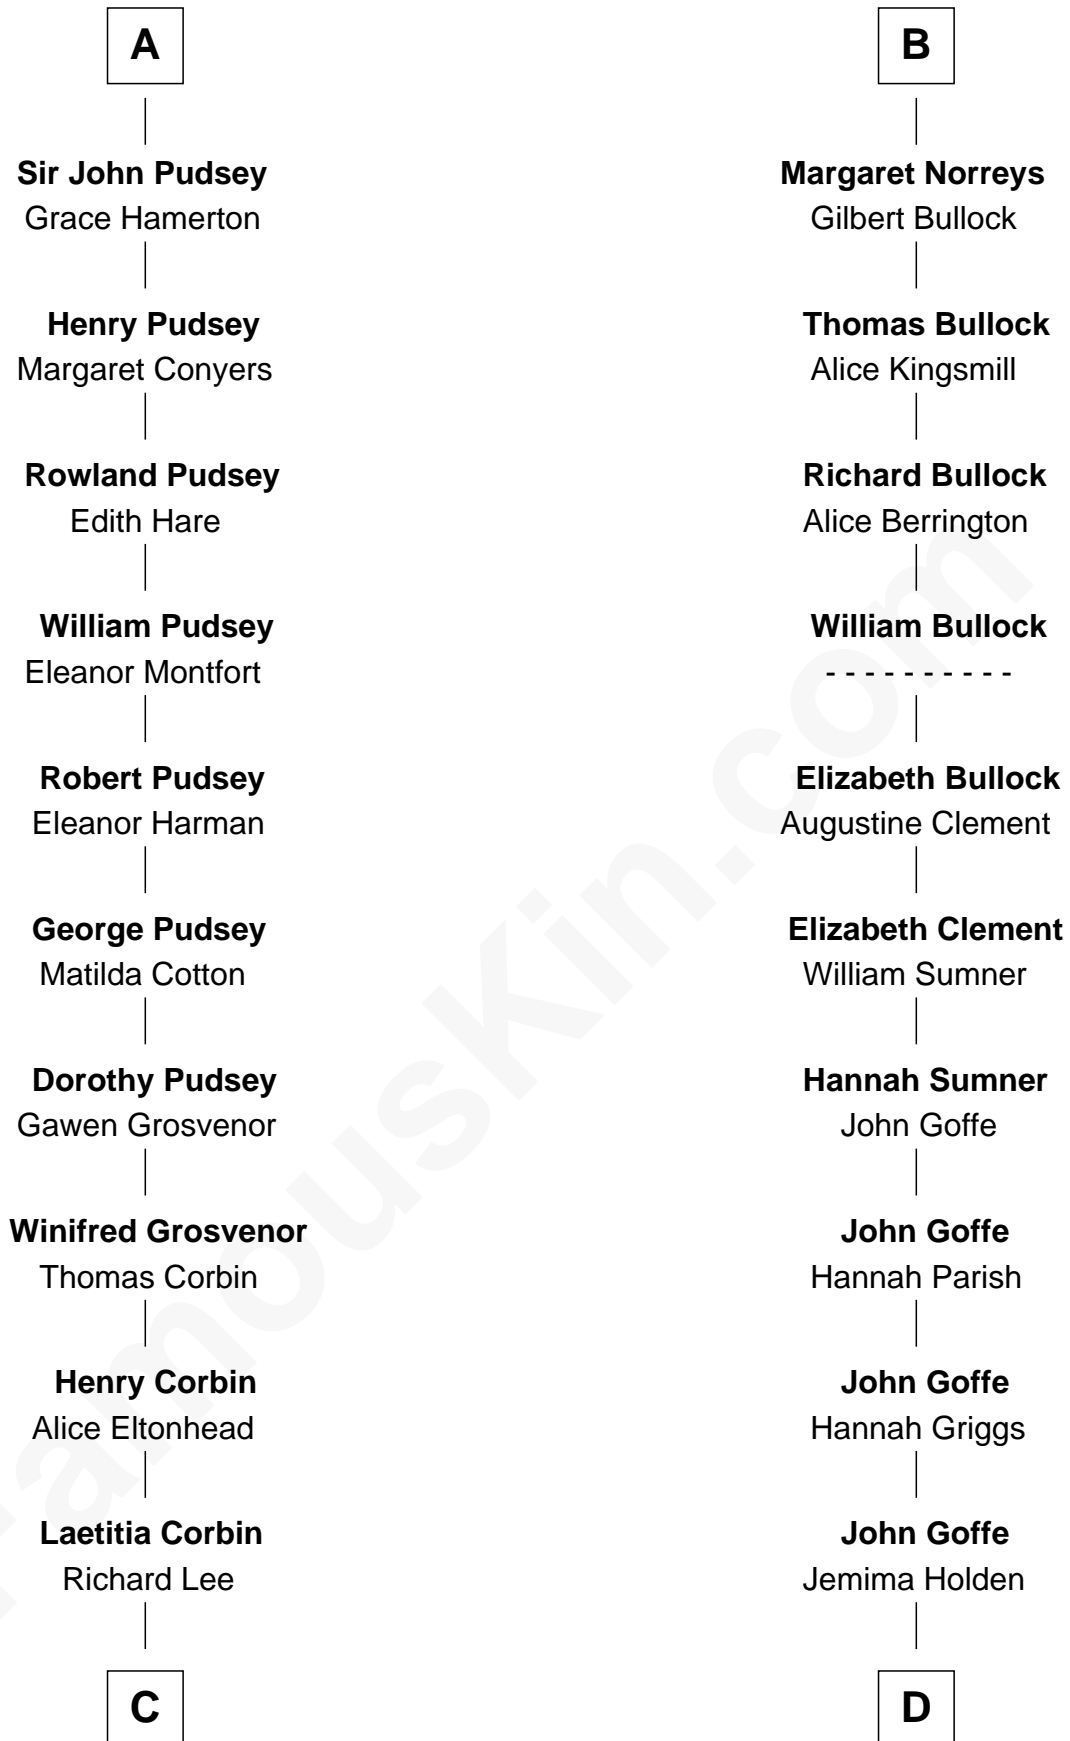

## Relationship Chart of

### Henry Lee III

9th Governor of Virginia

19th cousin 2 times removed of

### Lou (Henry) Hoover

First Lady of President Herbert Hoover

**Sir Walter FitzRobert**

Ida Longespee

**C**

**Henry Lee**  
Mary Bland

**Col. Henry Lee**  
Lucy Grymes

**Henry Lee III**  
*Light-Horse Harry*

**D**

**Polly Goffe**  
Josiah Wallace

**Nancy M. Wallace**  
John Scobey

**Philomelia Sophia Scobey**  
Phineas Weed

**Florence Ida Weed**  
Charles Delano Henry

**Lou (Henry) Hoover**  
*First Lady of Herbert Hoover*