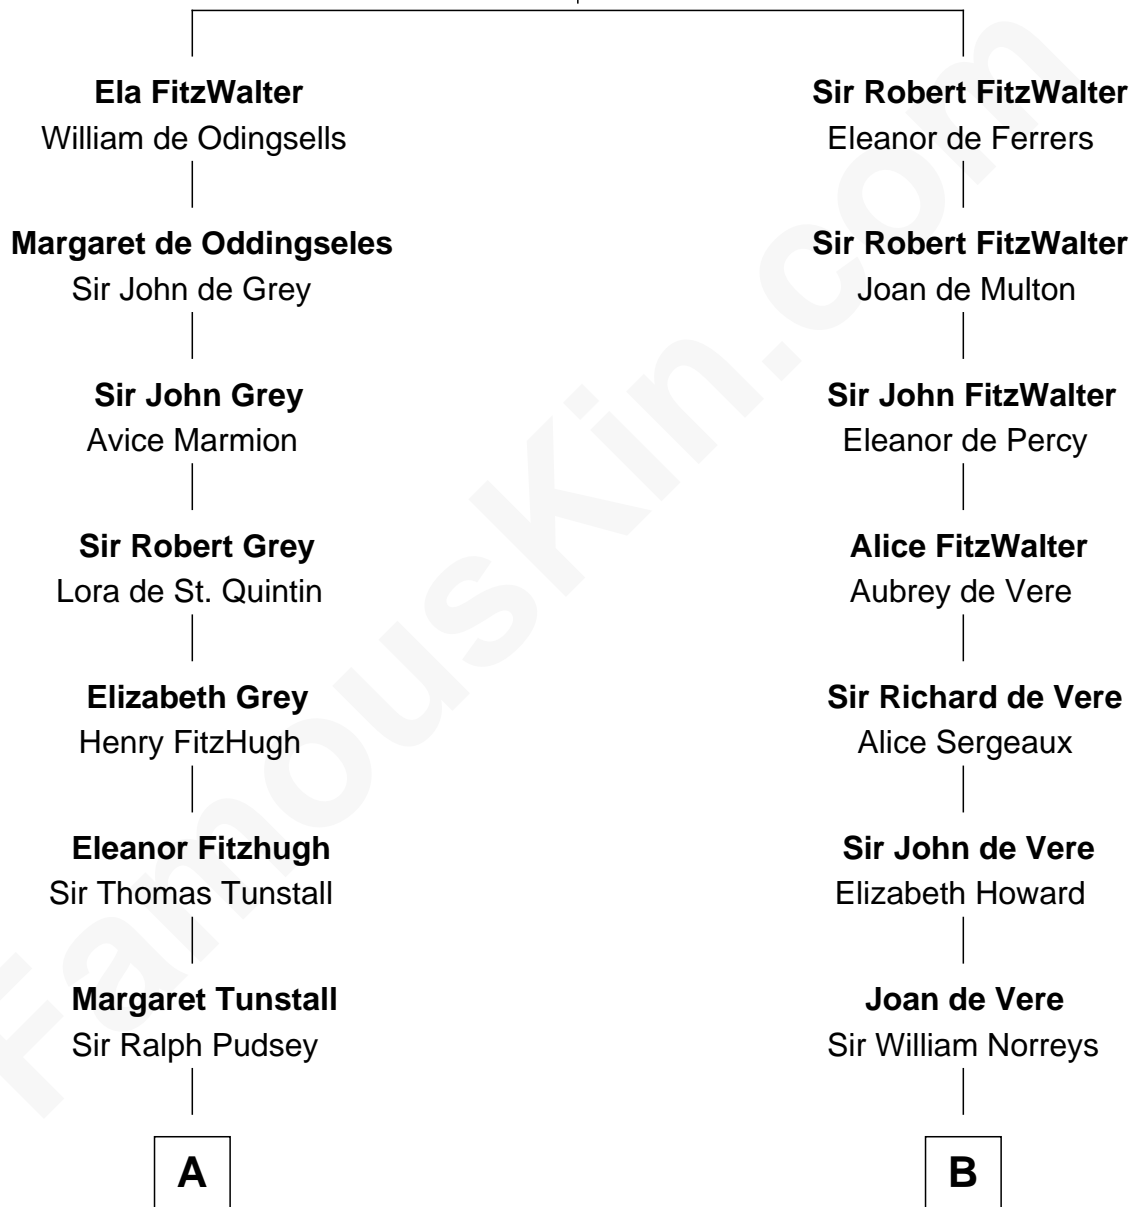

## Relationship Chart of

### Henry Lee III

9th Governor of Virginia

19th cousin 2 times removed of

### Lou (Henry) Hoover

First Lady of President Herbert Hoover

**Sir Walter FitzRobert**

Ida Longespee

**C**

**Henry Lee**  
Mary Bland

**Col. Henry Lee**  
Lucy Grymes

**Henry Lee III**  
*Light-Horse Harry*