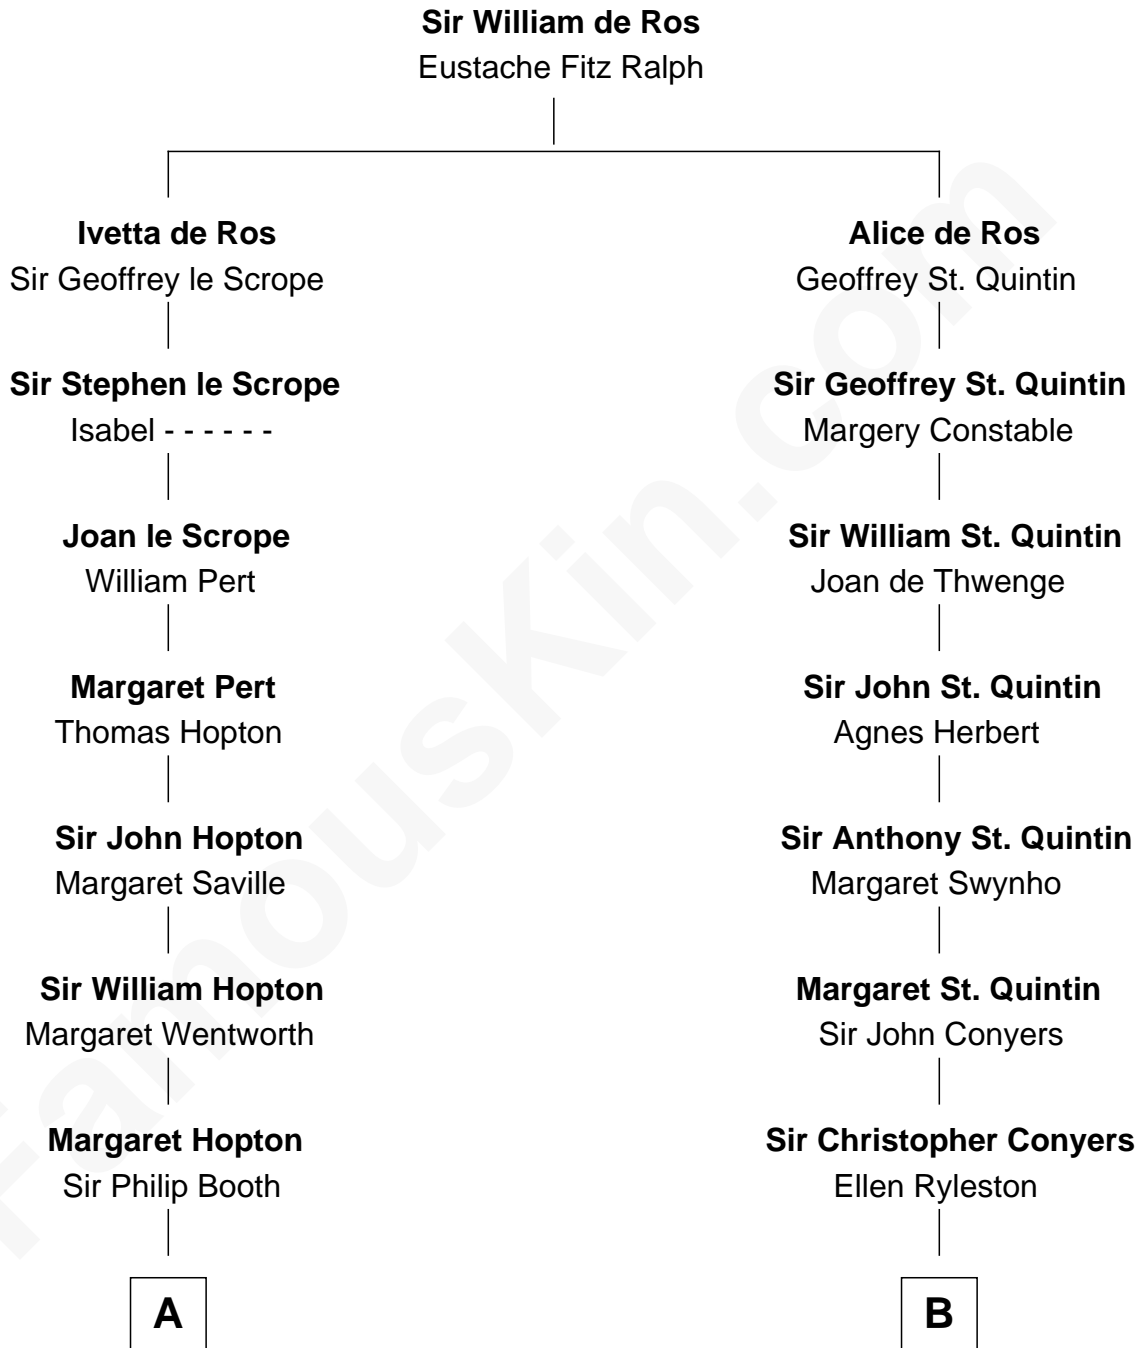

## Relationship Chart of

### Henry Lee III

9th Governor of Virginia

17th cousin 2 times removed of

**Ellen Louise (Axson) Wilson**

First Lady of President Woodrow Wilson

**C**

**Rebecca Longstreet FitzRandolph**

Rev. Isaac Stockton Keith Axson