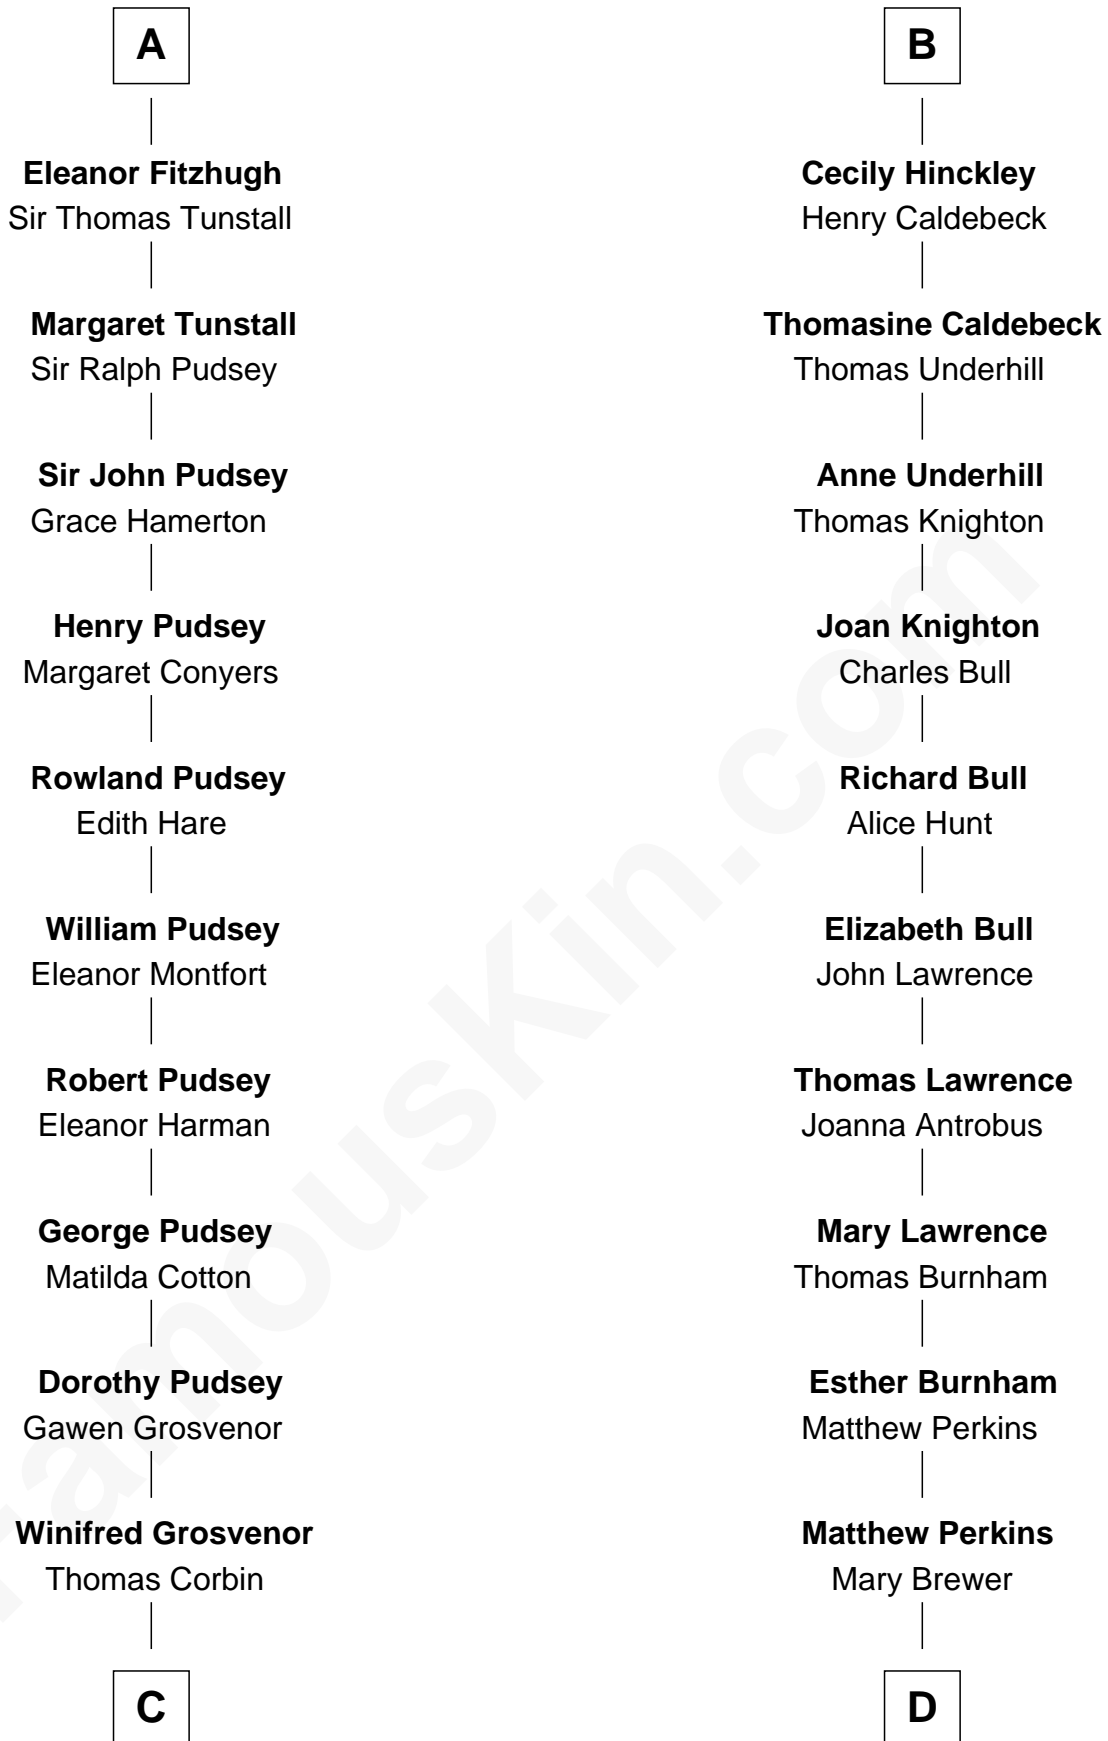

FamousKin.com Relationship Chart of

Henry Lee III

9th Governor of Virginia

21st cousin of

Ellen Louise (Axson) Wilson

First Lady of President Woodrow Wilson

C

Henry Corbin
Alice Eltonhead

Laetitia Corbin
Richard Lee

Henry Lee
Mary Bland

Col. Henry Lee
Lucy Grymes

Henry Lee III
Light-Horse Harry

D

Abraham Perkins
Mary Sanborn

Meribah Perkins
Nathan Hoyt

Rev. Nathan Hoyt
Margaret Bliss