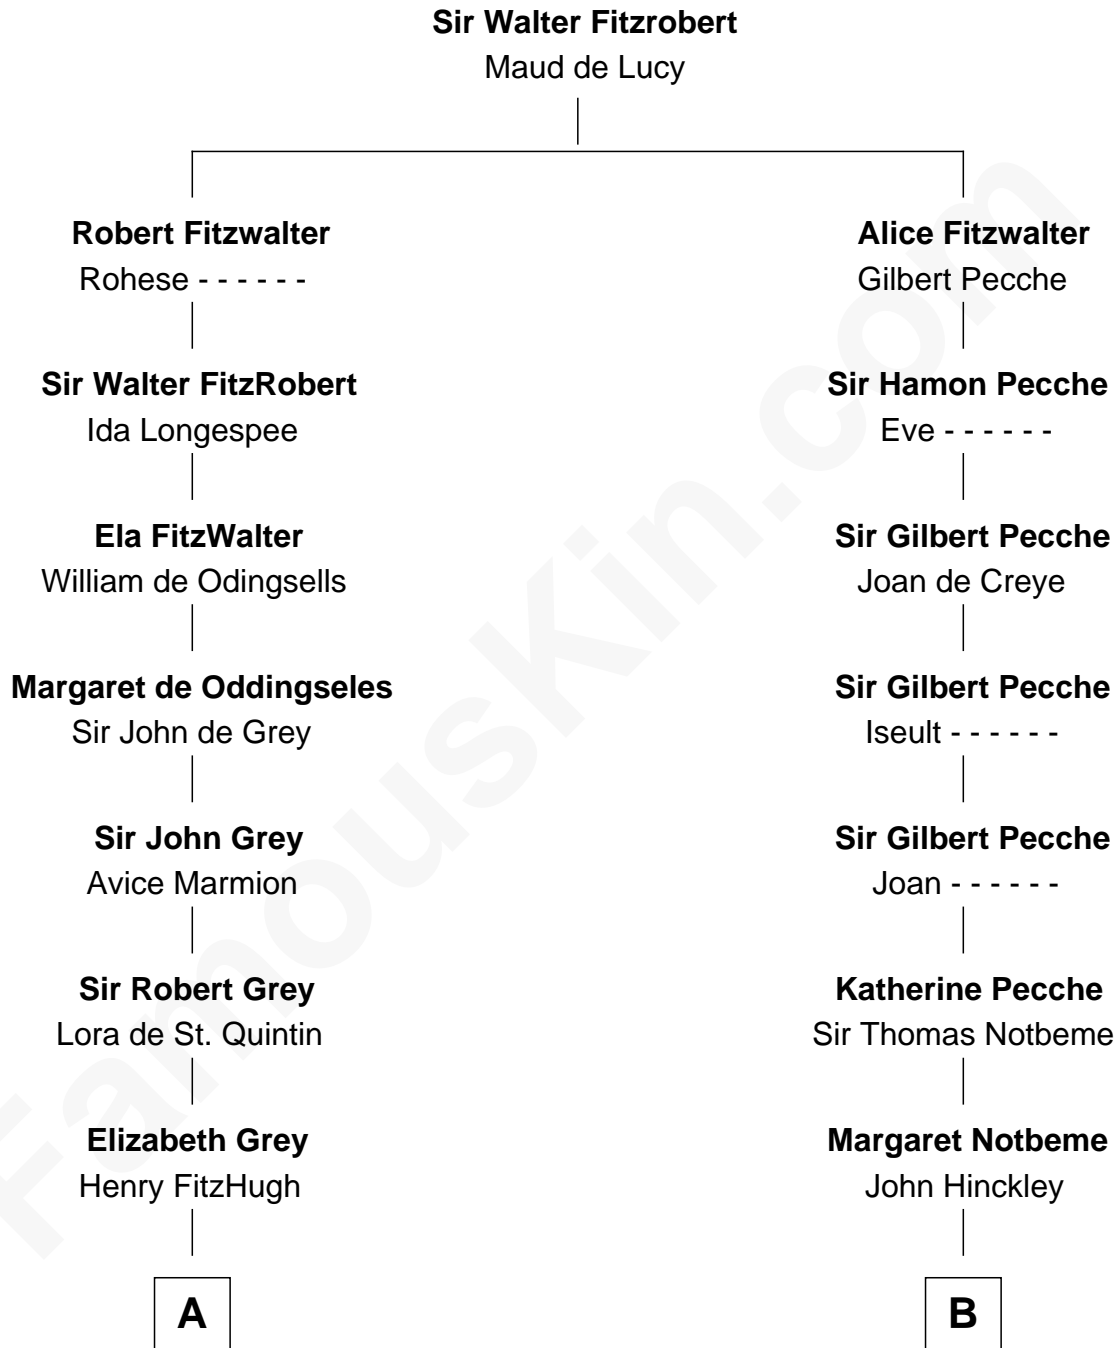

FamousKin.com Relationship Chart of

Henry Lee III

9th Governor of Virginia

21st cousin of

Ellen Louise (Axson) Wilson

First Lady of President Woodrow Wilson

C

Henry Corbin
Alice Eltonhead