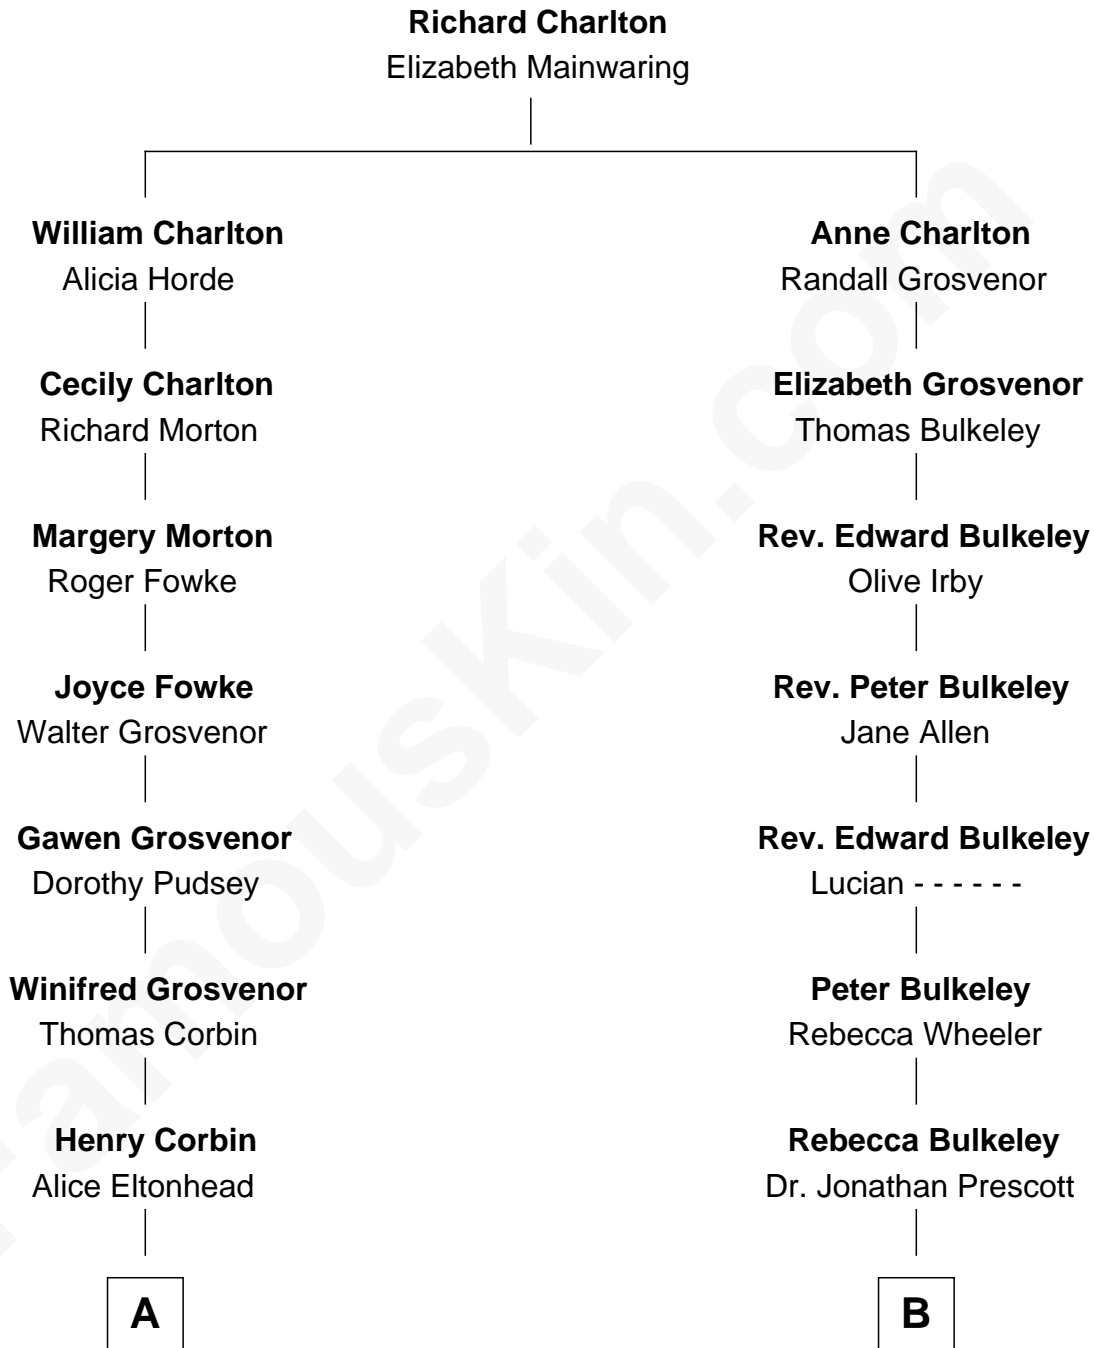

# FamousKin.com Relationship Chart of

**Henry Lee III**

9th Governor of Virginia

8th cousin 2 times removed of

**Samuel Prescott**

Completed Paul Revere's Midnight Ride

**A**

**Laetitia Corbin**

Richard Lee

**Henry Lee**

Mary Bland

**Col. Henry Lee**

Lucy Grymes

**Henry Lee III**

*Light-Horse Harry*

**B**

**Dr. Abel Prescott**

Abigail Brigham

**Samuel Prescott**

*Completed Paul Revere's Ride*

FamousKin.com