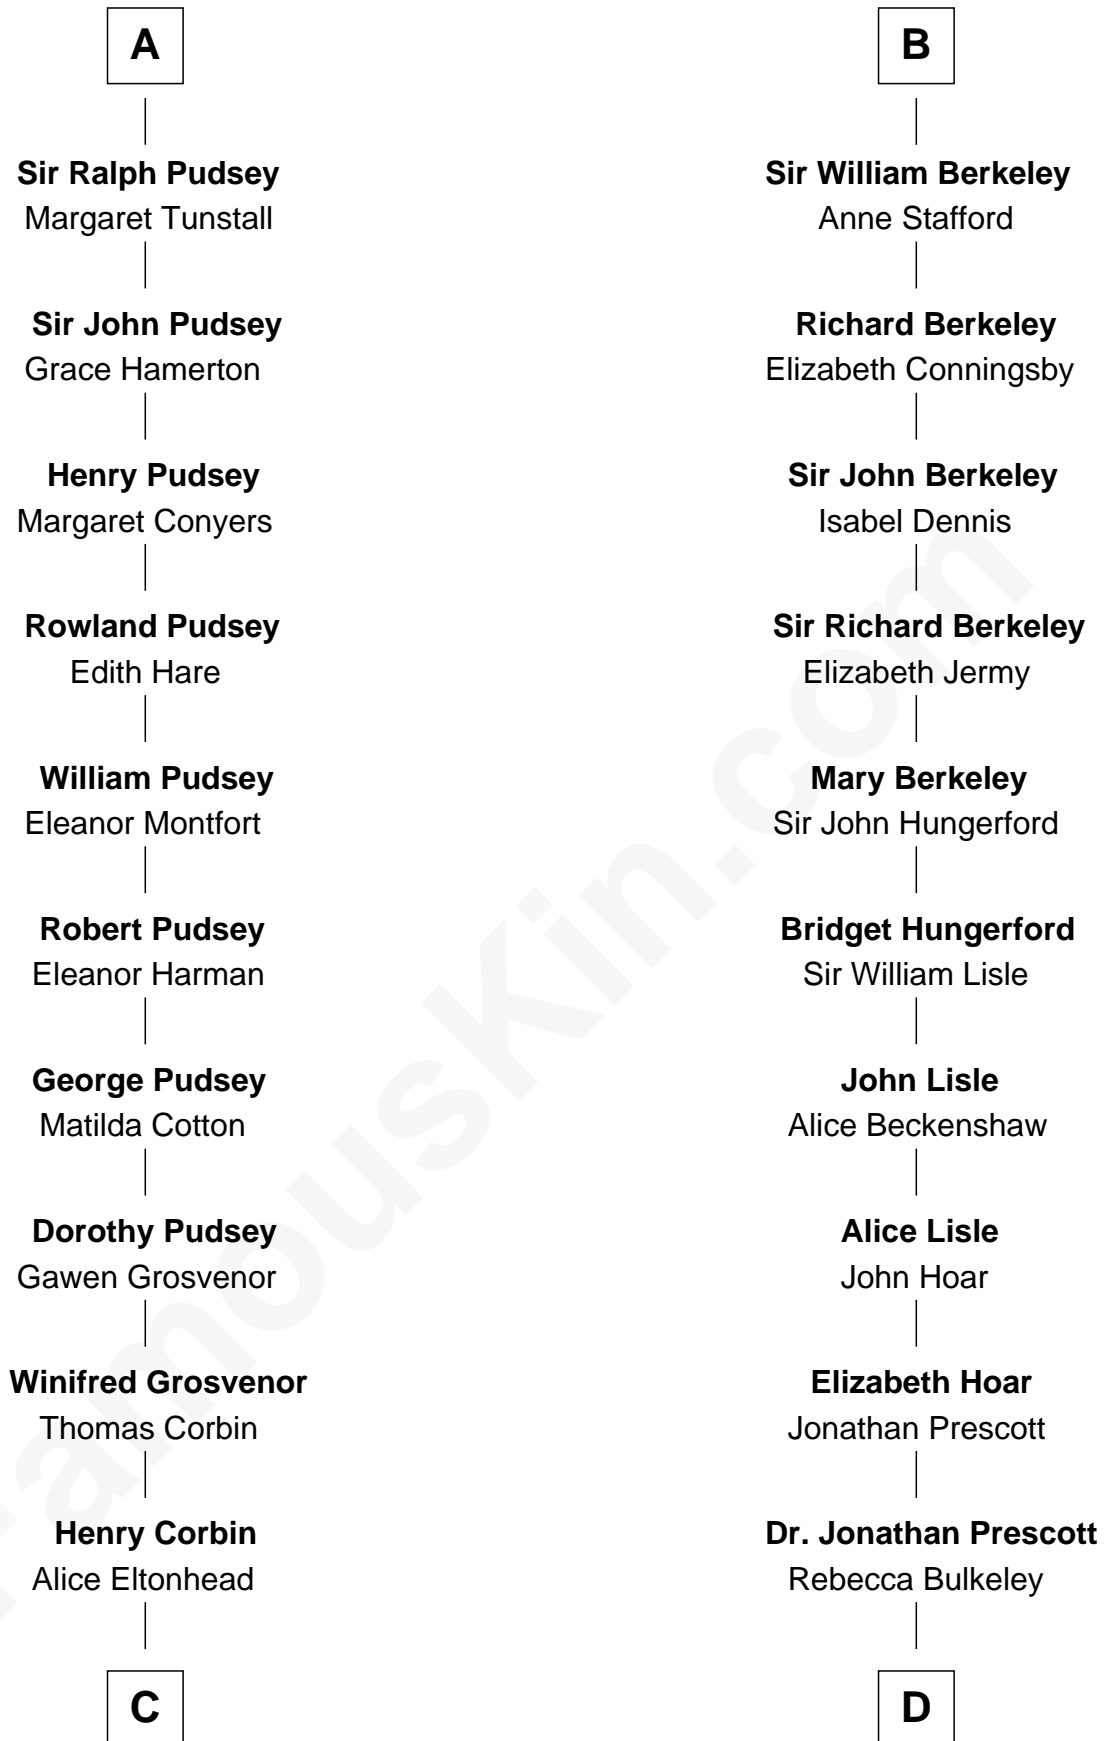

# FamousKin.com Relationship Chart of

**Henry Lee III**

9th Governor of Virginia

18th cousin 2 times removed of

**Samuel Prescott**

Completed Paul Revere's Midnight Ride

**C**

**Laetitia Corbin**

Richard Lee

**Henry Lee**

Mary Bland

**Col. Henry Lee**

Lucy Grymes

**Henry Lee III**

*Light-Horse Harry*

**D**

**Dr. Abel Prescott**

Abigail Brigham

**Samuel Prescott**

*Completed Paul Revere's Ride*

FamousKin.com