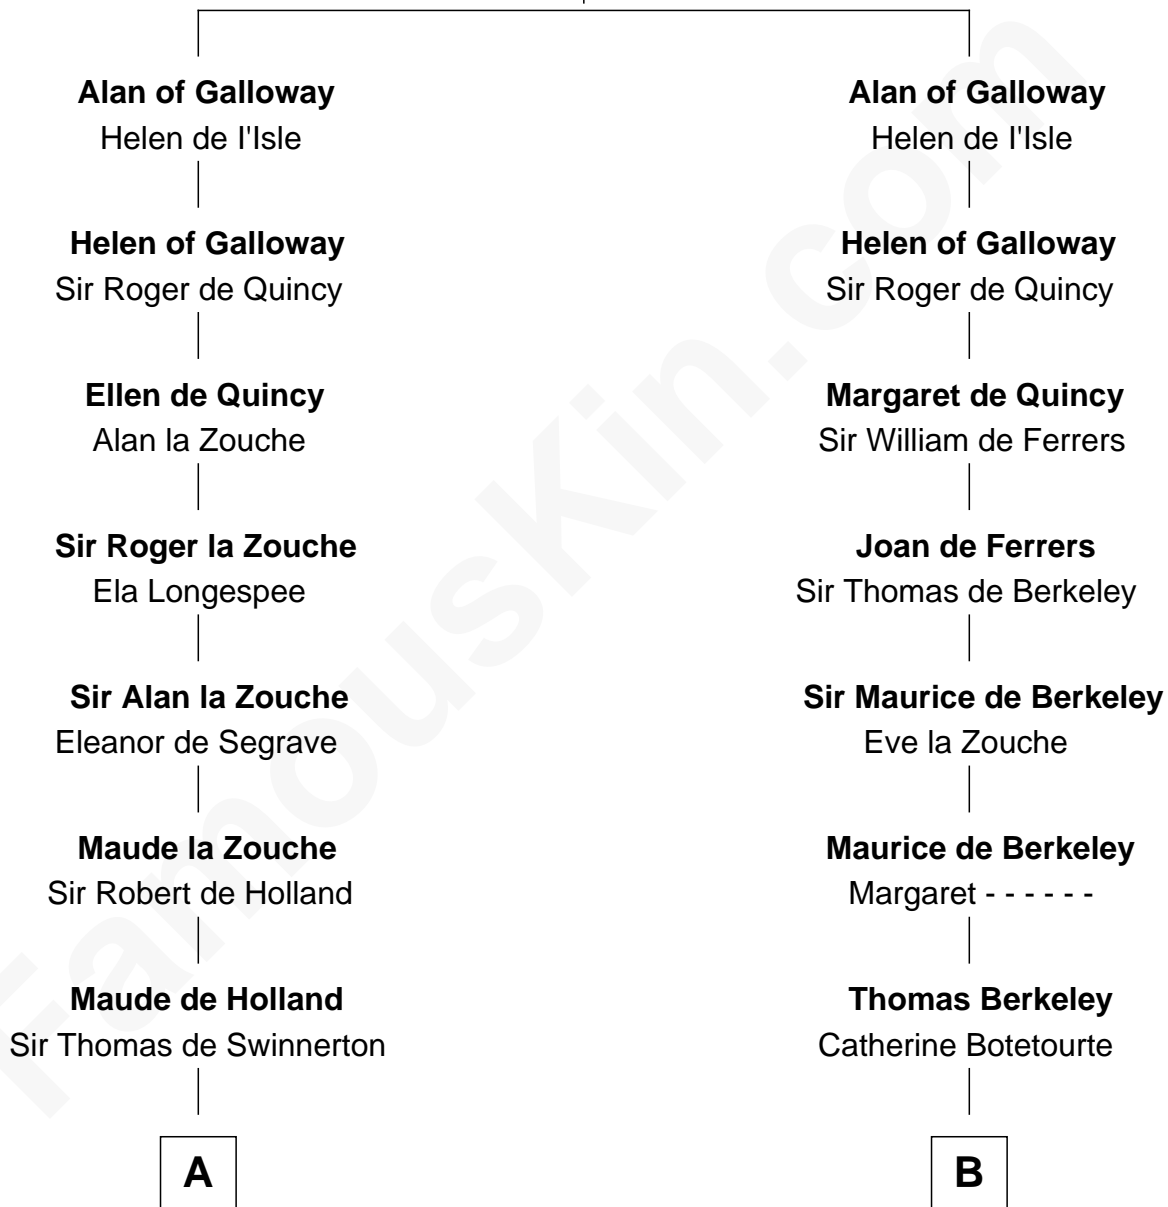

FamousKin.com Relationship Chart of

Henry Lee III

9th Governor of Virginia

20th cousin of

Samuel Prescott

Completed Paul Revere's Midnight Ride

Roland of Galloway

Helena de Morville

C

Laetitia Corbin

Richard Lee

Henry Lee

Mary Bland

Col. Henry Lee

Lucy Grymes

Henry Lee III

Samuel Prescott

Completed Paul Revere's Ride