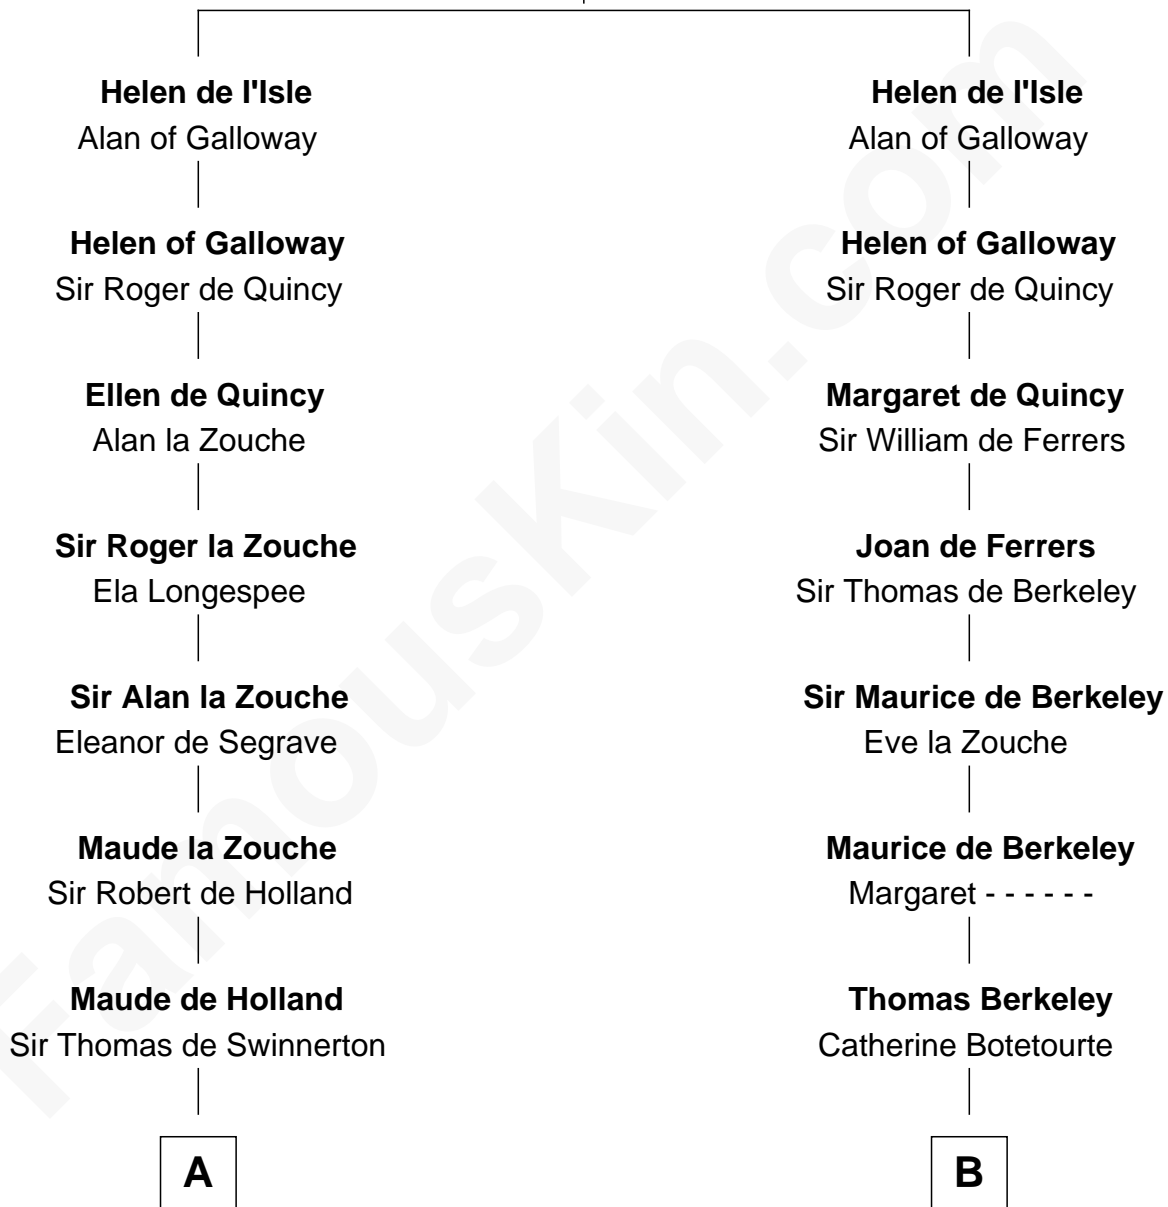

FamousKin.com Relationship Chart of

Henry Lee III

9th Governor of Virginia

20th cousin of

Samuel Prescott

Completed Paul Revere's Midnight Ride

Reginald de l'Isle

Fonia of Moray

C

Laetitia Corbin

Richard Lee

Henry Lee

Mary Bland

Col. Henry Lee

Lucy Grymes

Henry Lee III

Samuel Prescott

Completed Paul Revere's Ride