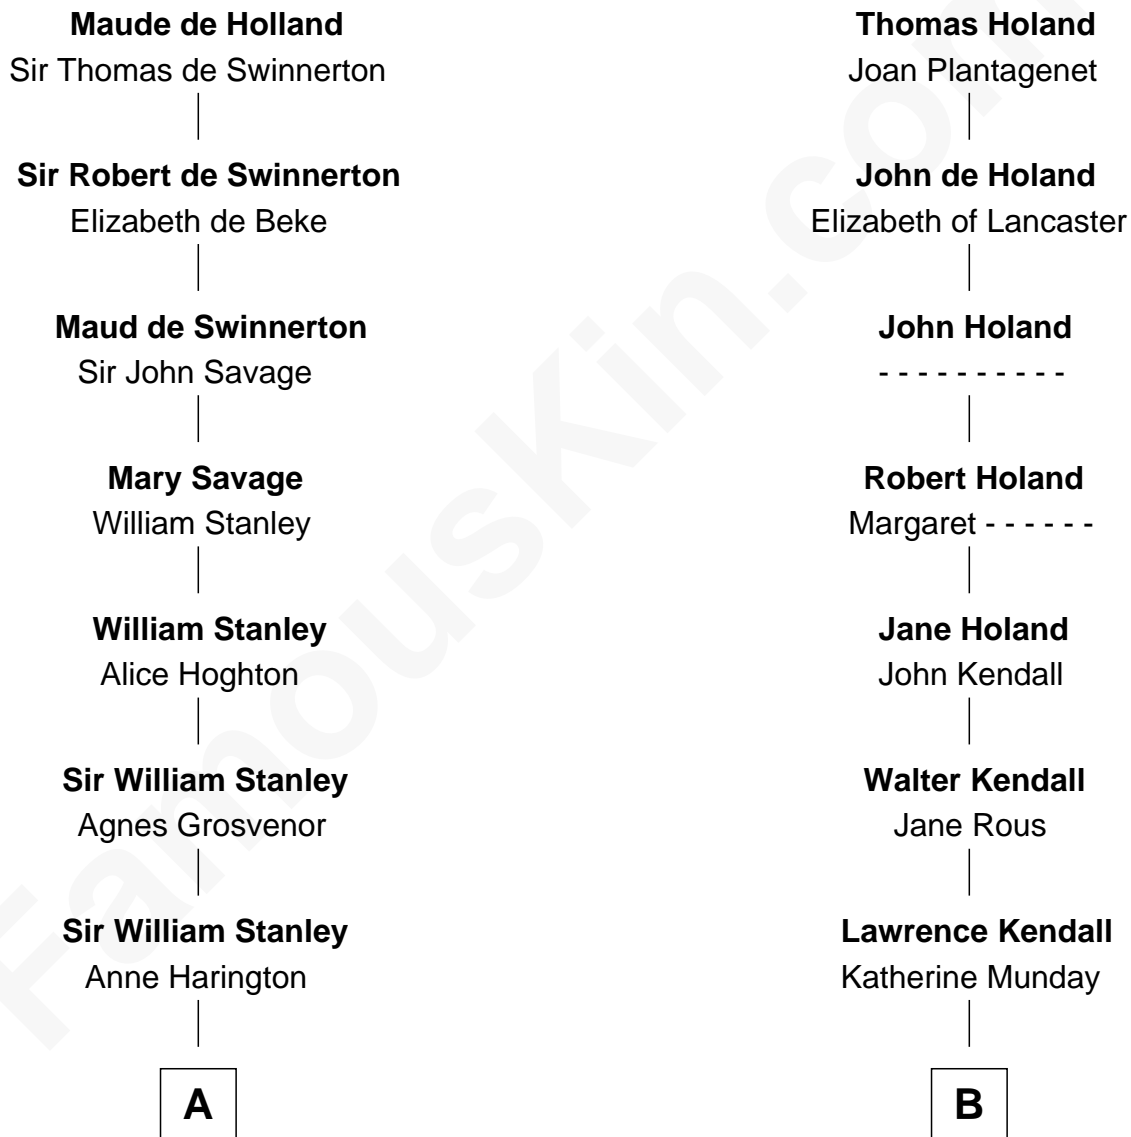

# FamousKin.com Relationship Chart of

**Henry Lee III**

*9th Governor of Virginia*

14th cousin 4 times removed of

**Juliette Gordon Low**

*Founder of the Girl Scouts*

**Sir Robert de Holland**

Maude la Zouche

C

**Eleanor Lytle Kinzie**  
William Washington Gordon

**Juliette Gordon Low**  
*Founder of the Girl Scouts*

FamousKin.com