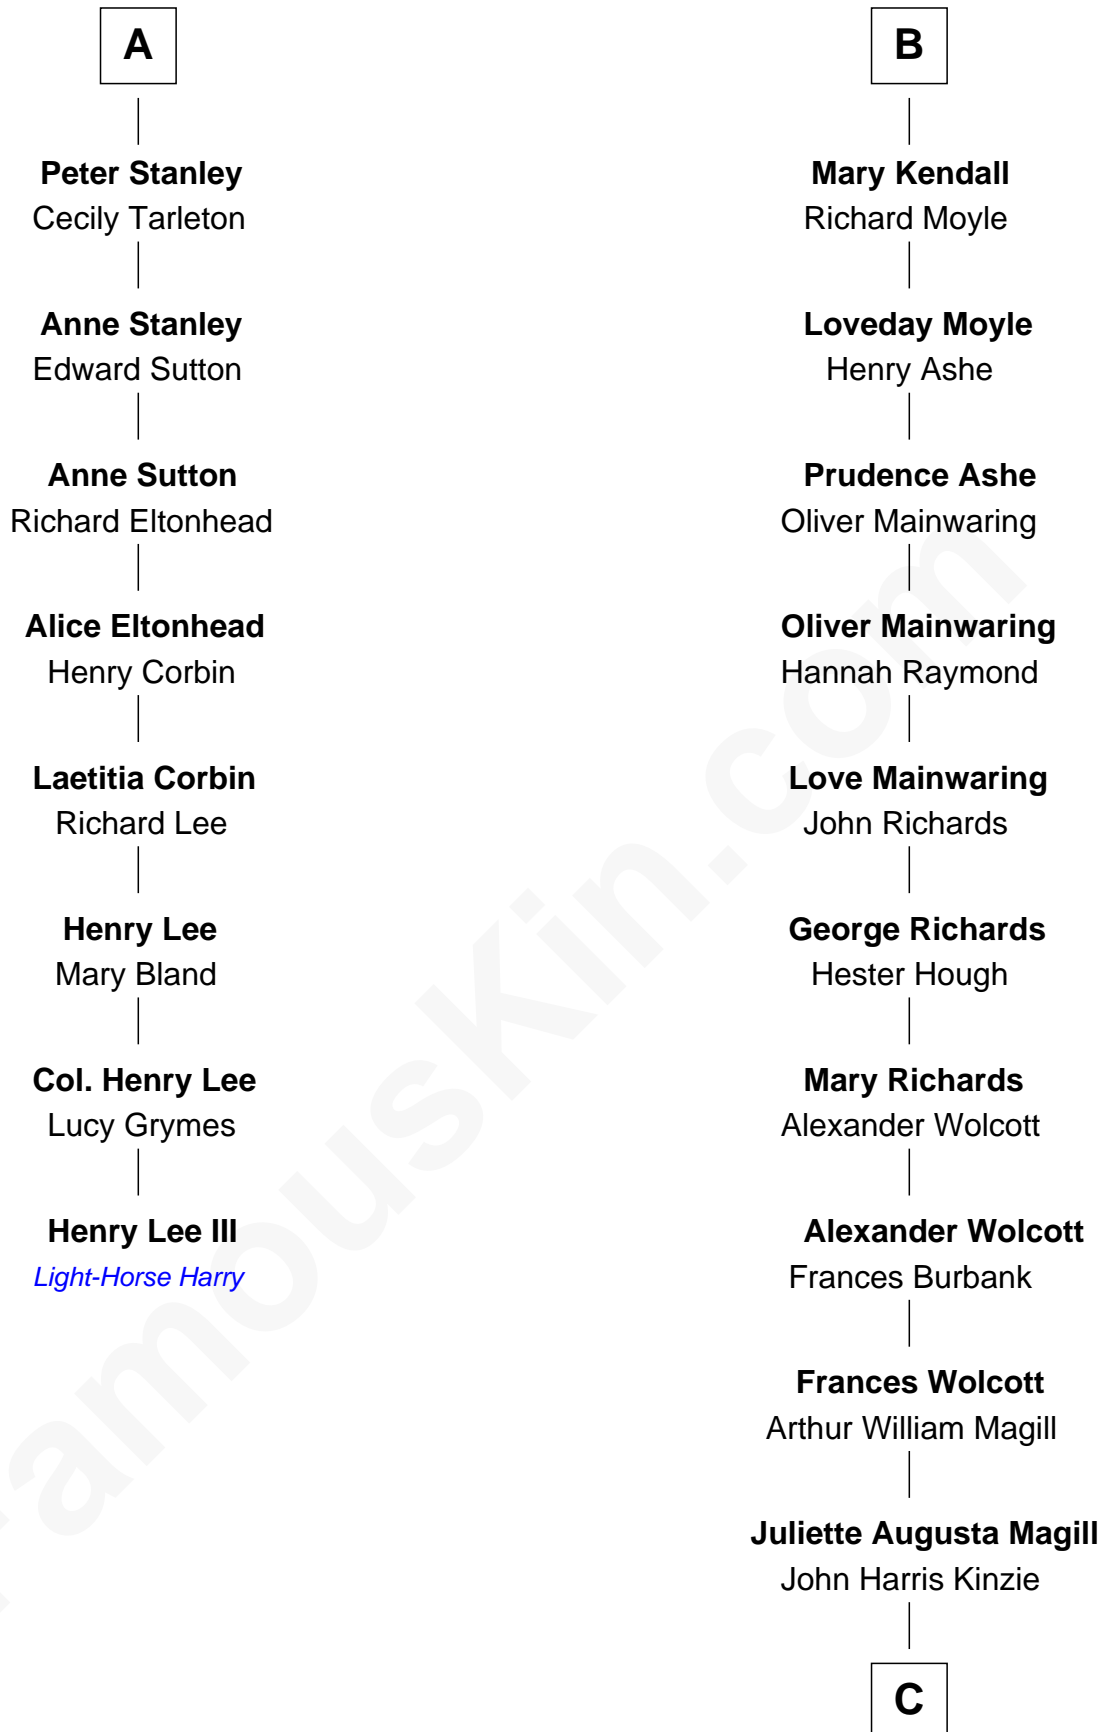

# FamousKin.com Relationship Chart of

**Henry Lee III**

*9th Governor of Virginia*

14th cousin 4 times removed of

**Juliette Gordon Low**

*Founder of the Girl Scouts*

**Sir Robert de Holland**

Maude la Zouche

C

**Eleanor Lytle Kinzie**  
William Washington Gordon

**Juliette Gordon Low**  
*Founder of the Girl Scouts*

FamousKin.com