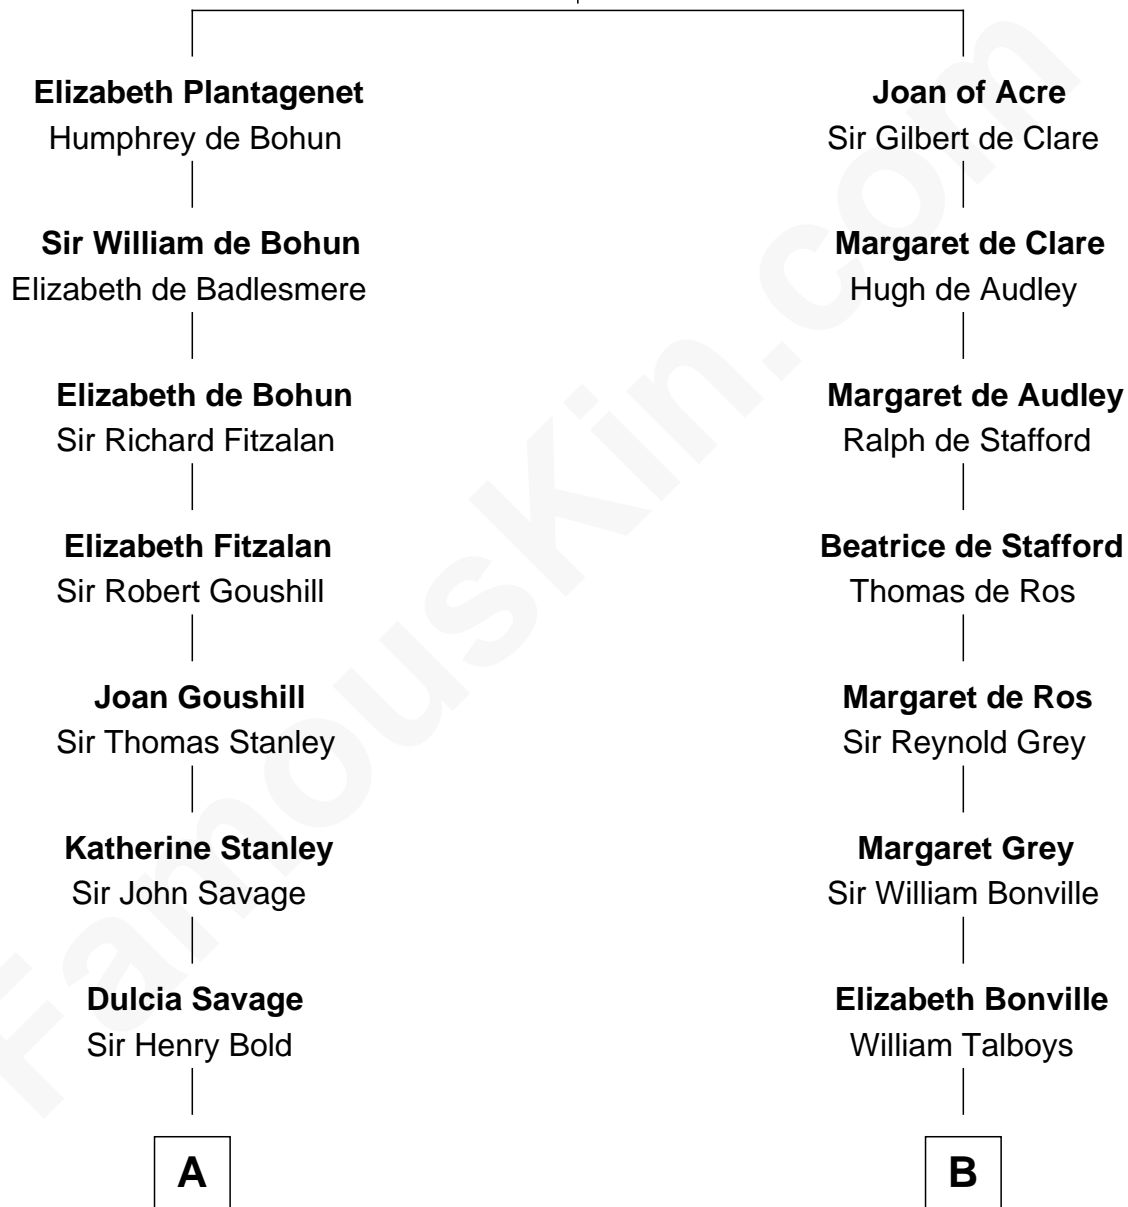

FamousKin.com Relationship Chart of

Henry Lee III

9th Governor of Virginia

15th cousin 6 times removed of

Katharine Hepburn

Movie Actress

Eleanor of Castile
Edward I, King of England

C

Erastus Spalding

Jennet Mack

Martha Ann Spalding

Leman Benton Garlinghouse

Caroline Garlinghouse

Alfred Augustus Houghton

Katharine Martha Houghton

Thomas Norval Hepburn