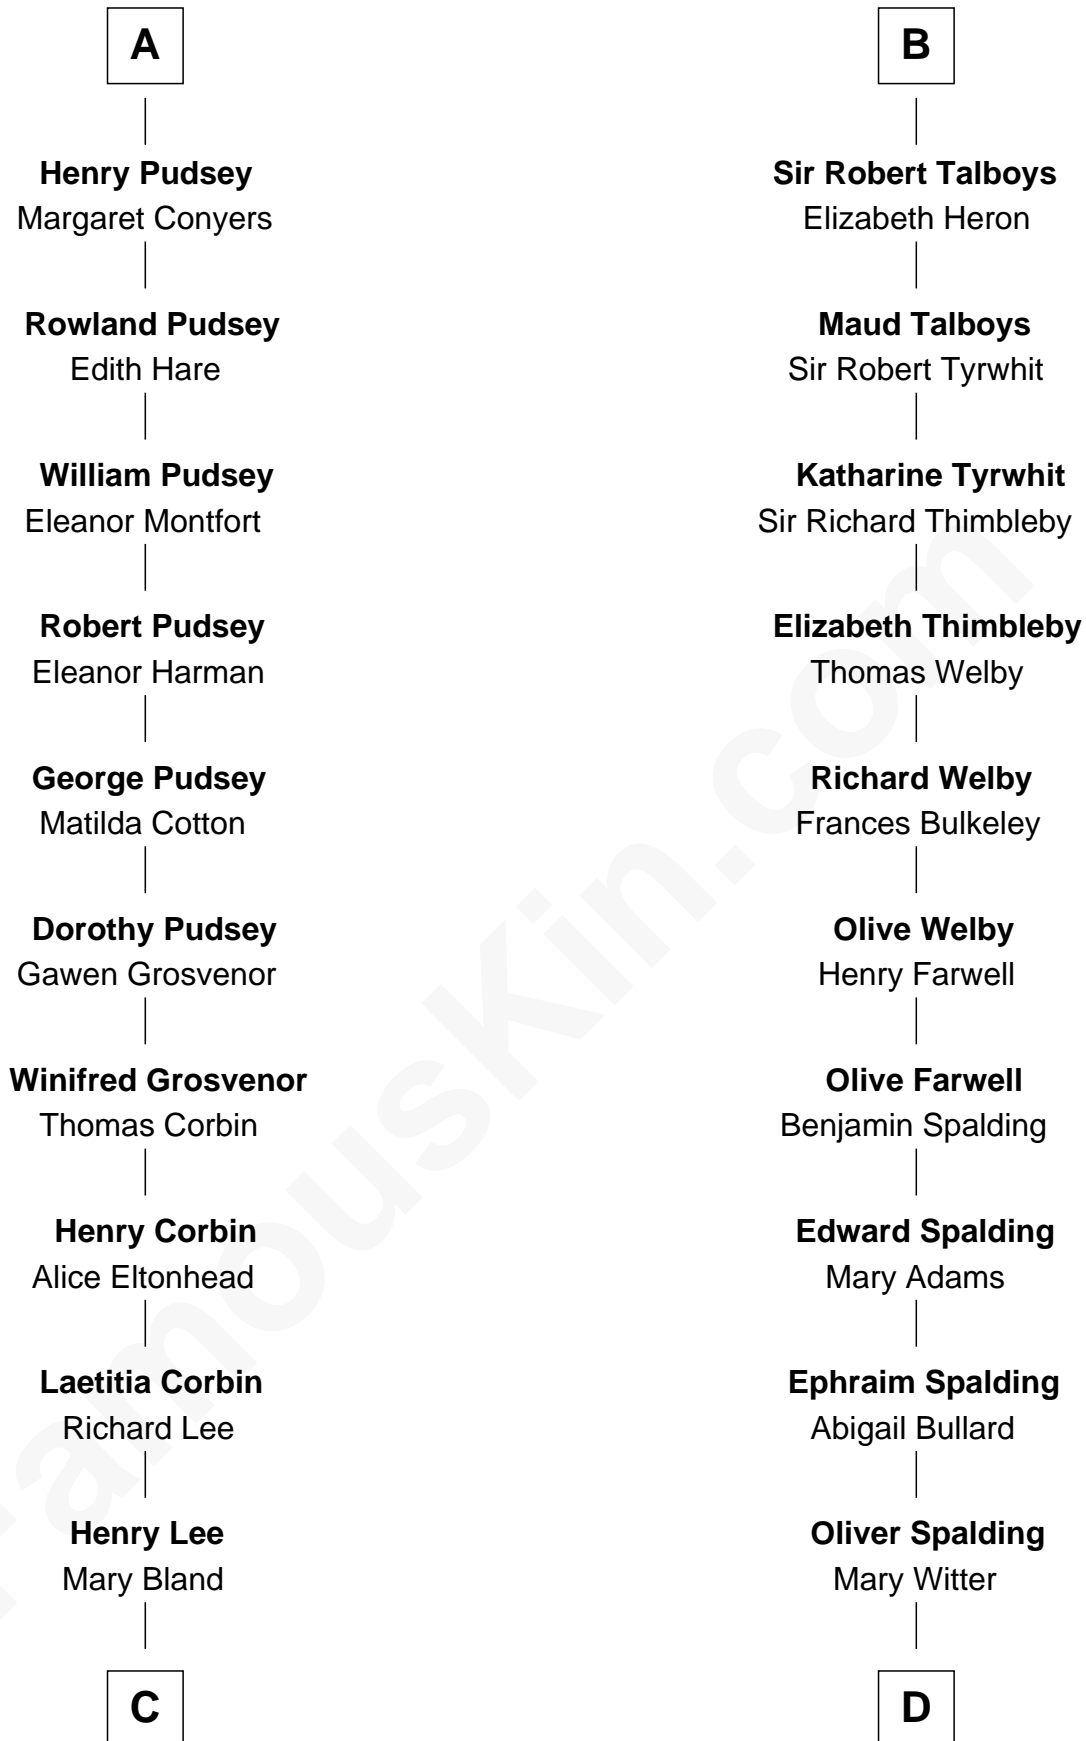

# FamousKin.com Relationship Chart of

**Henry Lee III**

*9th Governor of Virginia*

18th cousin 3 times removed of

**Katharine Hepburn**

*Movie Actress*

**William de Odingsells**

Ela FitzWalter

Sir Roger de Herdeburgh

**Ela Herdeburgh**

Sir William de Boteler

**Ankaret le Boteler**

John le Strange

**Eleanor le Strange**

Sir Reynold de Grey

**Sir Reynold Grey**

Margaret de Ros

**Margaret Grey**

Sir William Bonville

**Elizabeth Bonville**

William Talboys

**B**

**C**

**Col. Henry Lee**