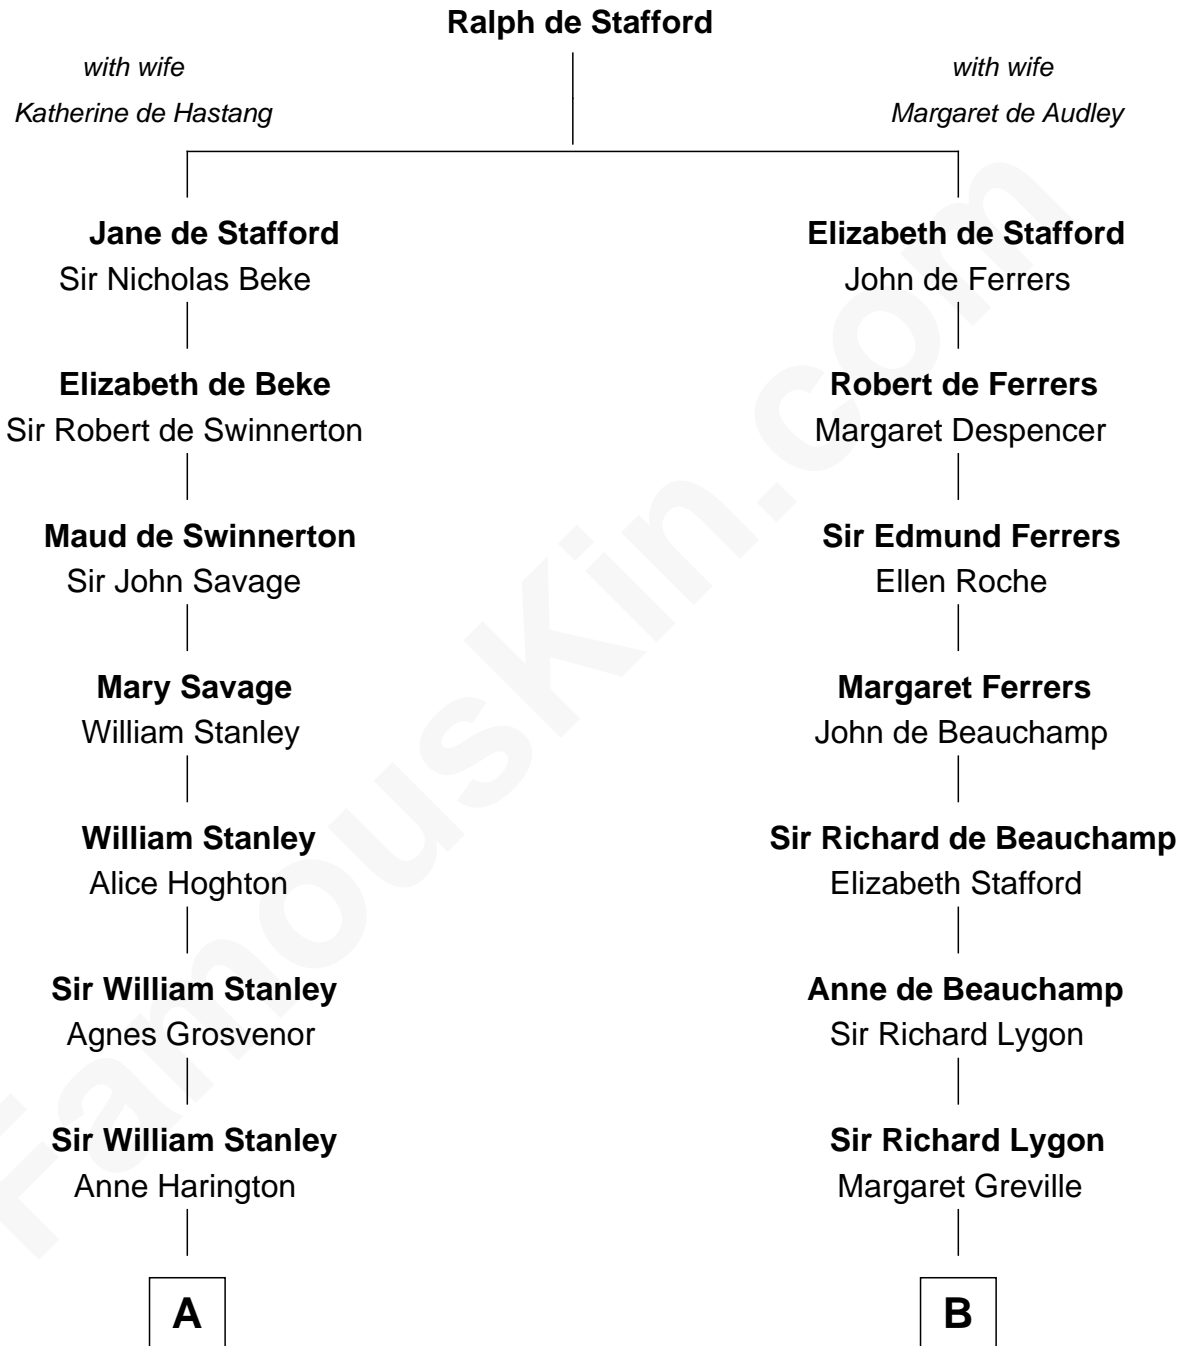

FamousKin.com

Relationship Chart of

Henry Lee III

9th Governor of Virginia

14th cousin 4 times removed of

General Douglas MacArthur

U.S. Army - World War II

C

Gen. Arthur MacArthur
Mary Pinckney Hardy

General Douglas MacArthur
U.S. Army - World War II

FamousKin.com