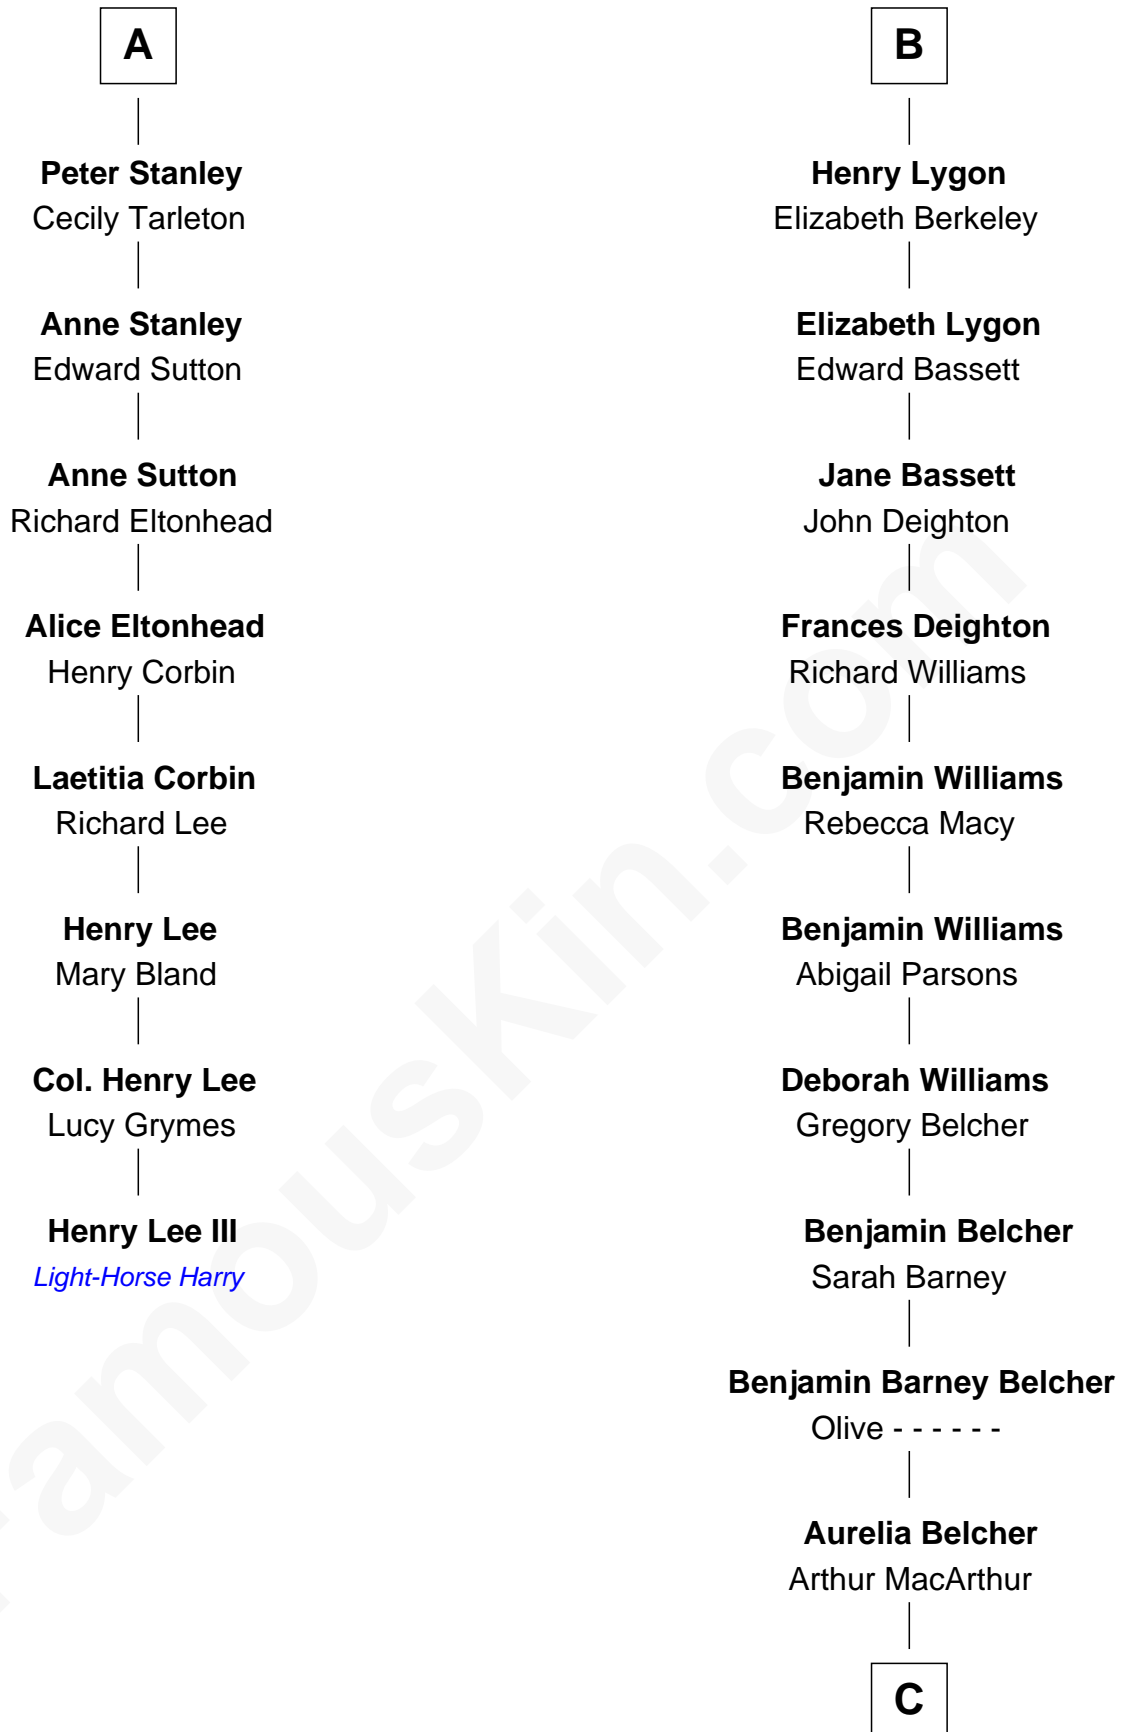

FamousKin.com

Relationship Chart of

Henry Lee III

9th Governor of Virginia

14th cousin 4 times removed of

General Douglas MacArthur

U.S. Army - World War II

C

Gen. Arthur MacArthur
Mary Pinckney Hardy

General Douglas MacArthur
U.S. Army - World War II

FamousKin.com