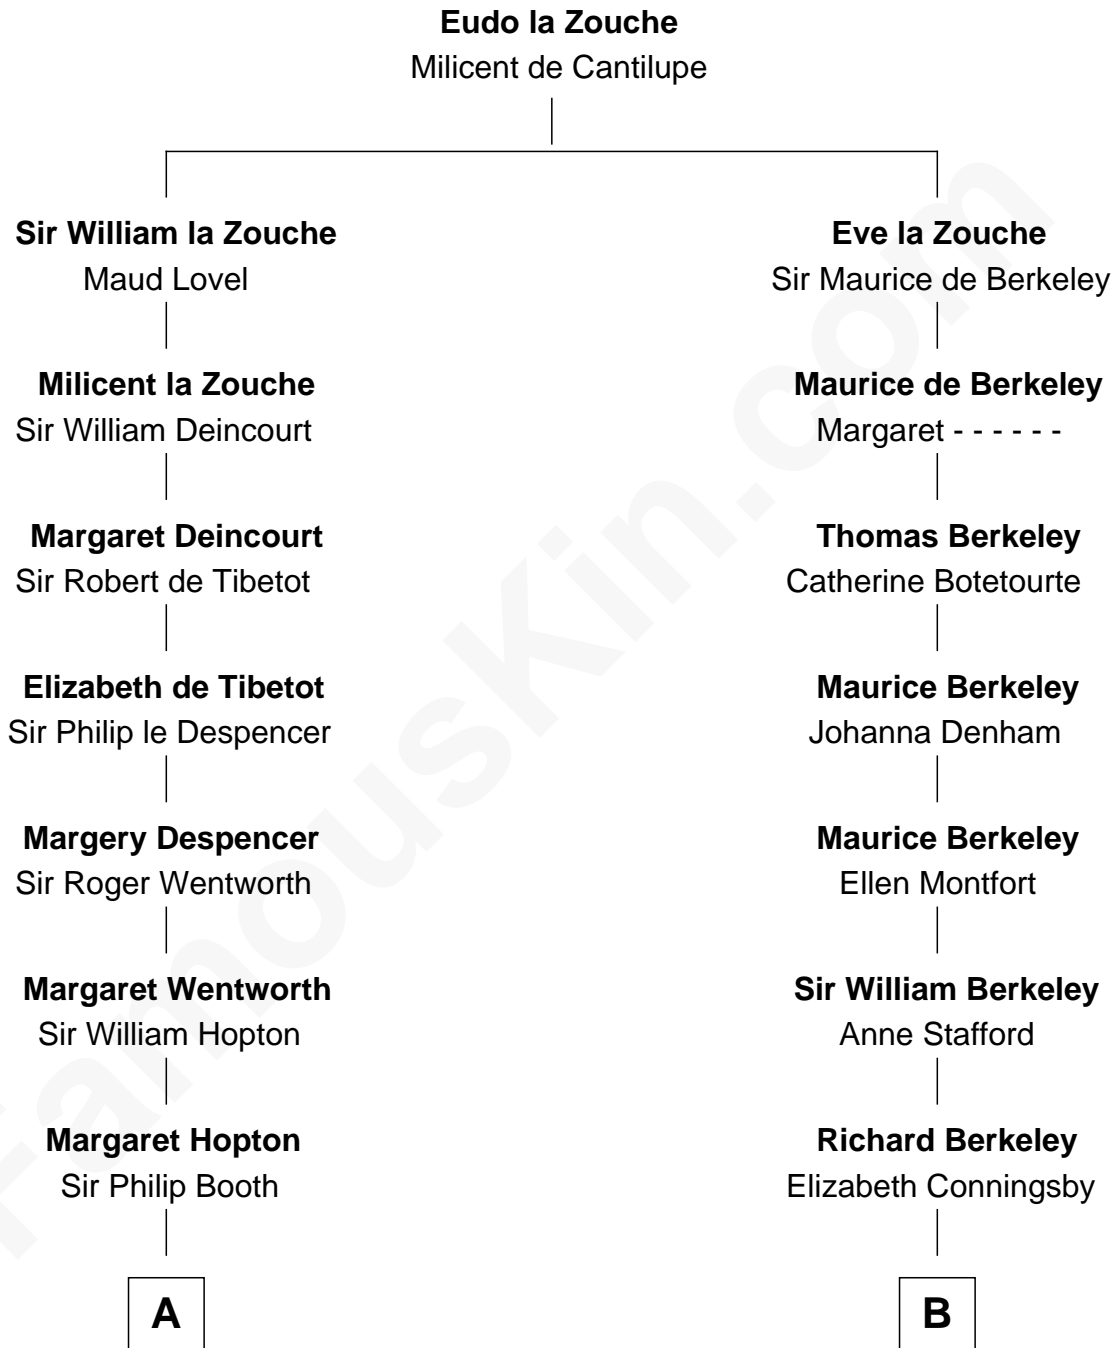

FamousKin.com

Relationship Chart of

Henry Lee III

9th Governor of Virginia

17th cousin 2 times removed of

General Douglas MacArthur

U.S. Army - World War II

C

Aurelia Belcher
Arthur MacArthur

Gen. Arthur MacArthur
Mary Pinckney Hardy

General Douglas MacArthur
U.S. Army - World War II

FamousKin.com