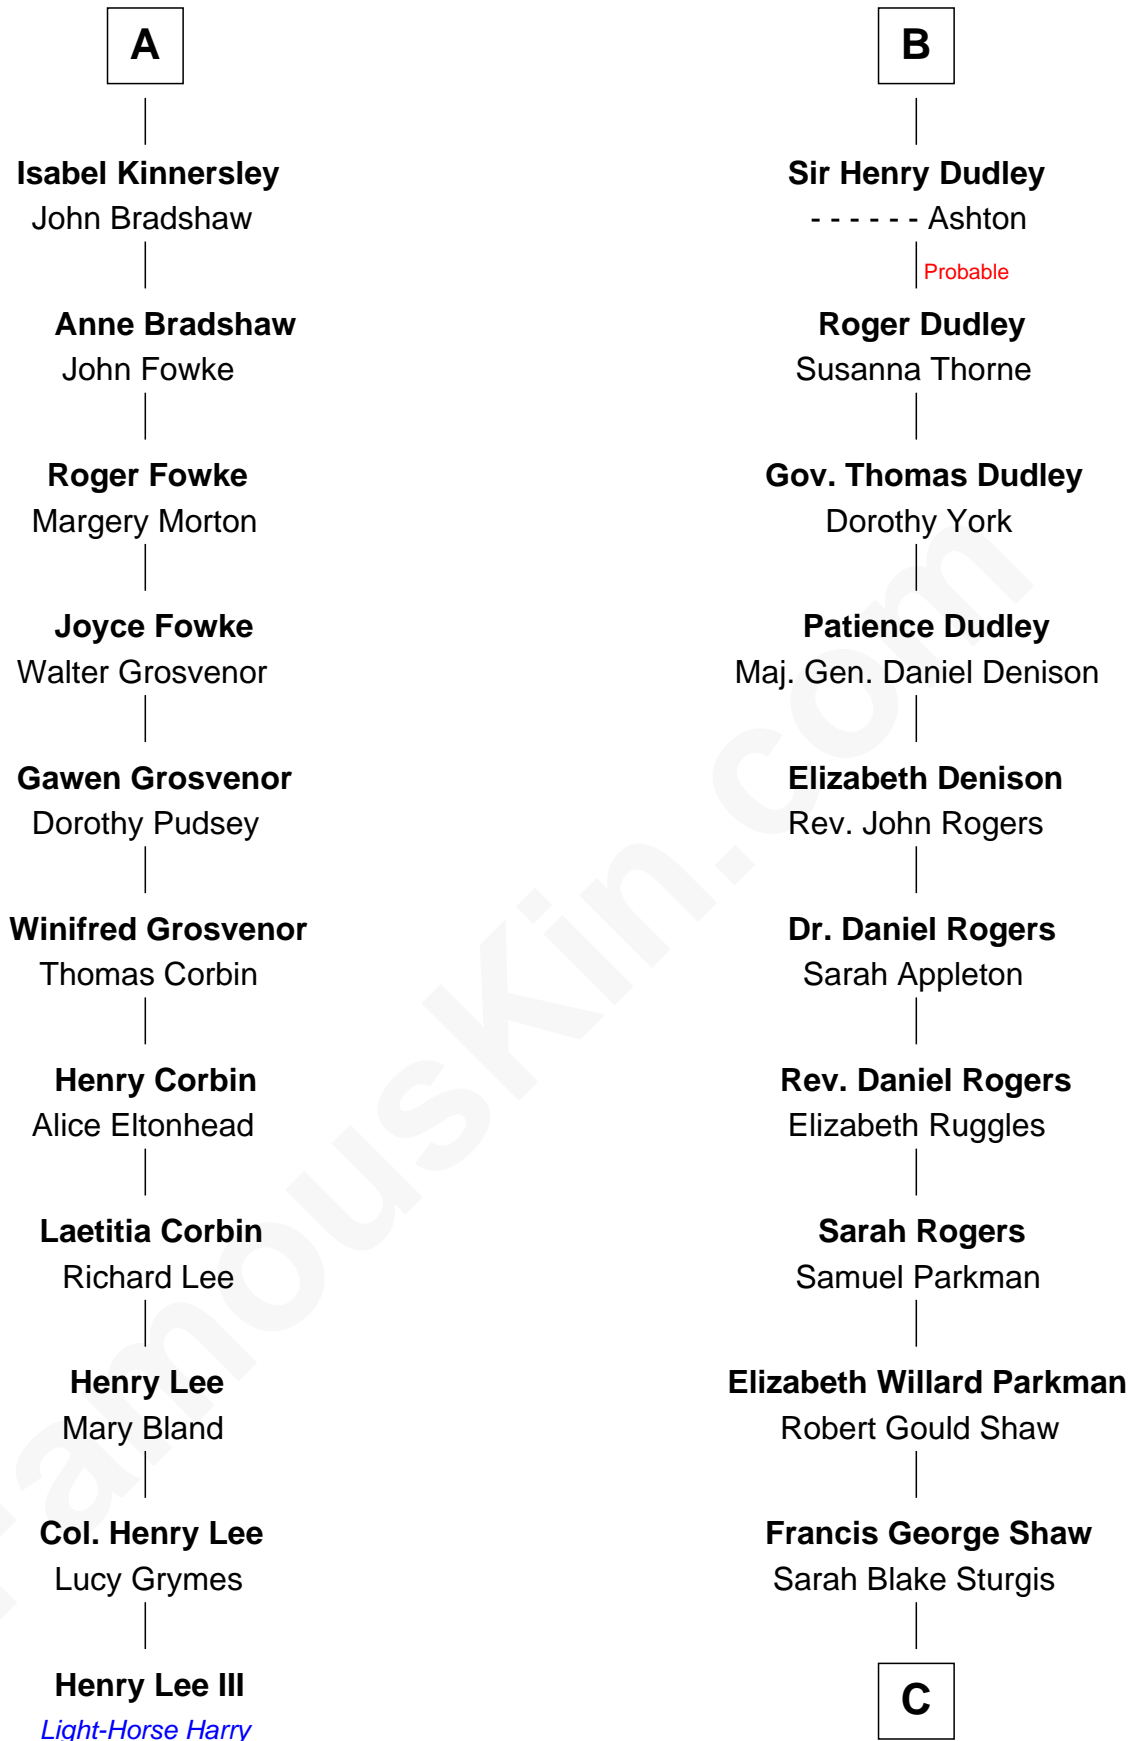

FamousKin.com Relationship Chart of

Henry Lee III

9th Governor of Virginia

17th cousin 4 times removed of

Kyra Sedgwick

TV and Movie Actress

Sir William de Ros
Margery de Badlesmere

C

—
Susanna Shaw

Robert Bowne Minturn

—
Sarah May Minturn

Henry Dwight Sedgwick

—
Robert Minturn Sedgwick

Helen Peabody

—
Henry Dwight Sedgwick

Patricia Ann Rosenwald