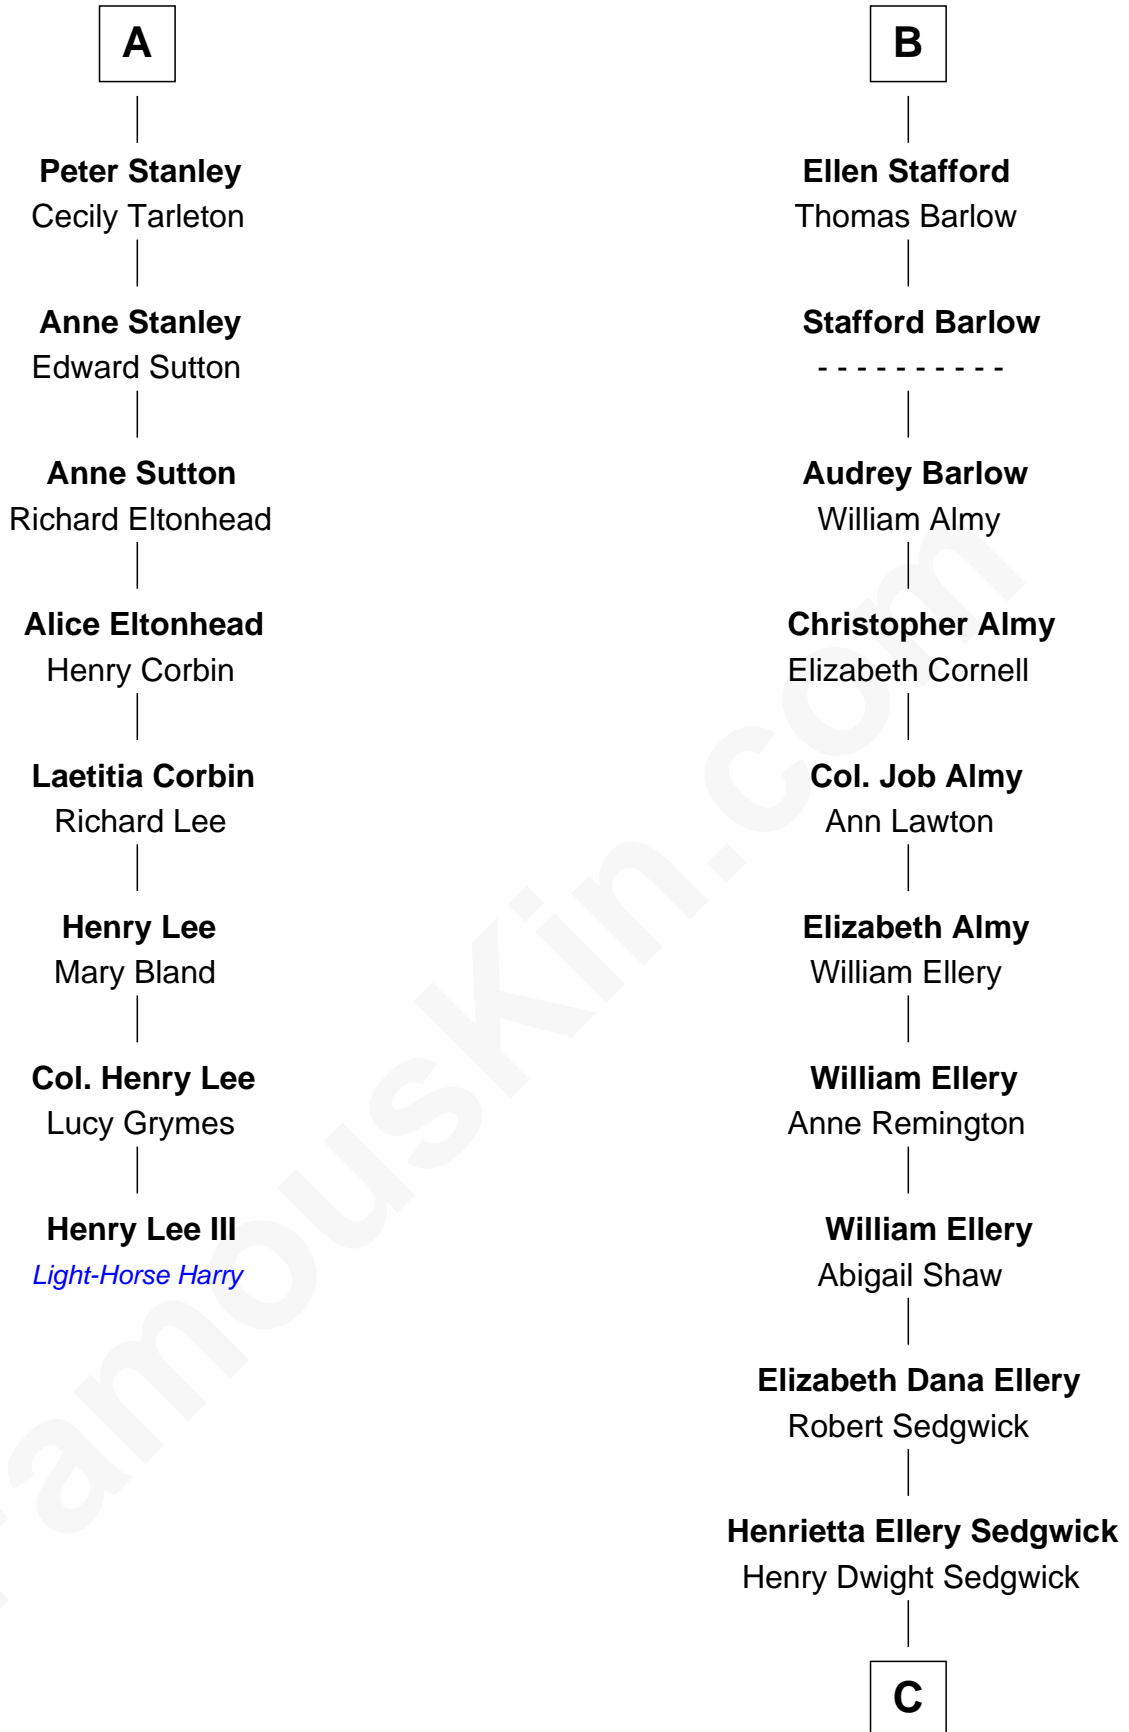

FamousKin.com Relationship Chart of

Henry Lee III

9th Governor of Virginia

14th cousin 6 times removed of

Kyra Sedgwick

TV and Movie Actress

Ralph de Stafford
Katherine de Hastang

C

Henry Dwight Sedgwick

Sarah May Minturn

Robert Minturn Sedgwick

Helen Peabody

Henry Dwight Sedgwick

Patricia Ann Rosenwald

Kyra Sedgwick

TV and Movie Actress