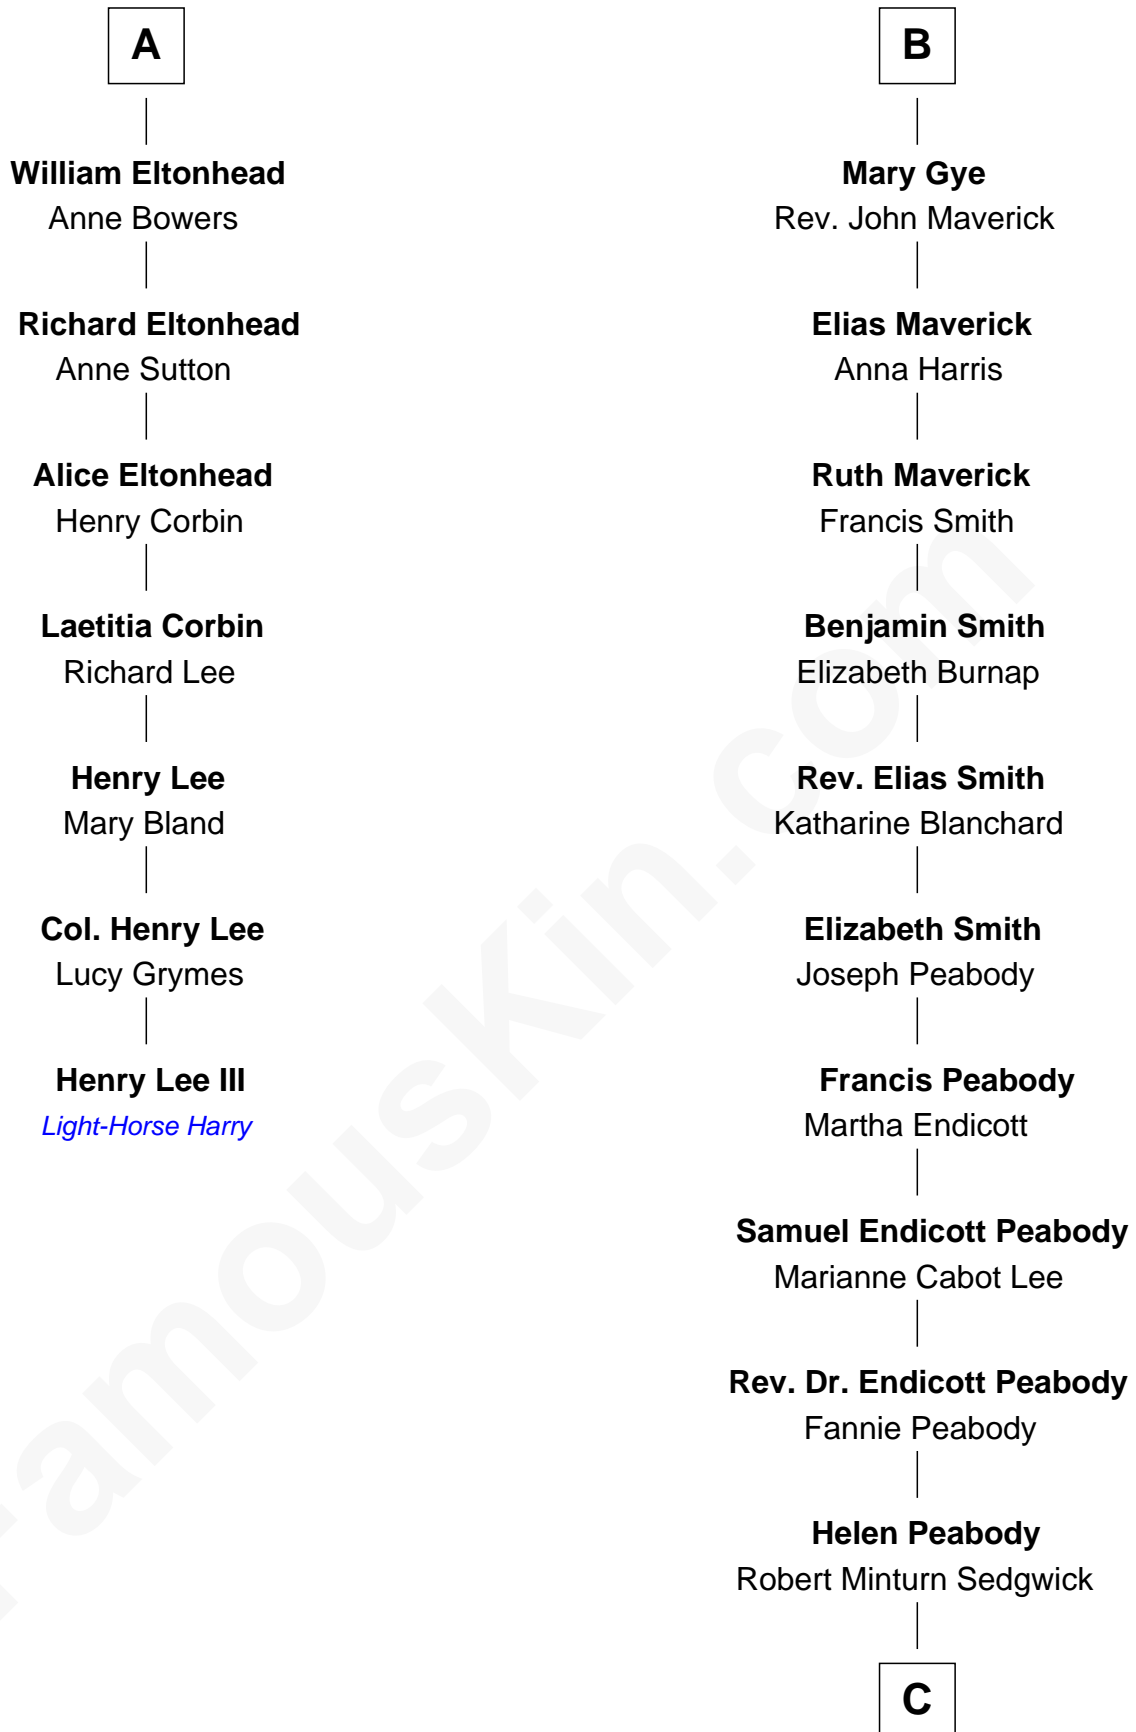

FamousKin.com Relationship Chart of

Henry Lee III

9th Governor of Virginia

13th cousin 5 times removed of

Kyra Sedgwick

TV and Movie Actress

Richard Fitzalan
Eleanor Plantagenet

Sir Richard Fitzalan
Elizabeth de Bohun

Elizabeth Fitzalan
Sir Robert Goushill

Joan Goushill
Sir Thomas Stanley

Katherine Stanley
Sir John Savage

Dulcia Savage
Sir Henry Bold

Maud Bold
Thomas Gerard

Jennet Gerard
Richard Eltonhead

A

John Fitzalan
Eleanor Maltravers

Joan Fitzalan
Sir William Echyngham

Joan Echyngham
Sir John Bayntun

Henry Bayntun

Jane Bayntun
Thomas Prowse

Mary Prowse
John Gye

Robert Gye
Grace Dowrish

B

C