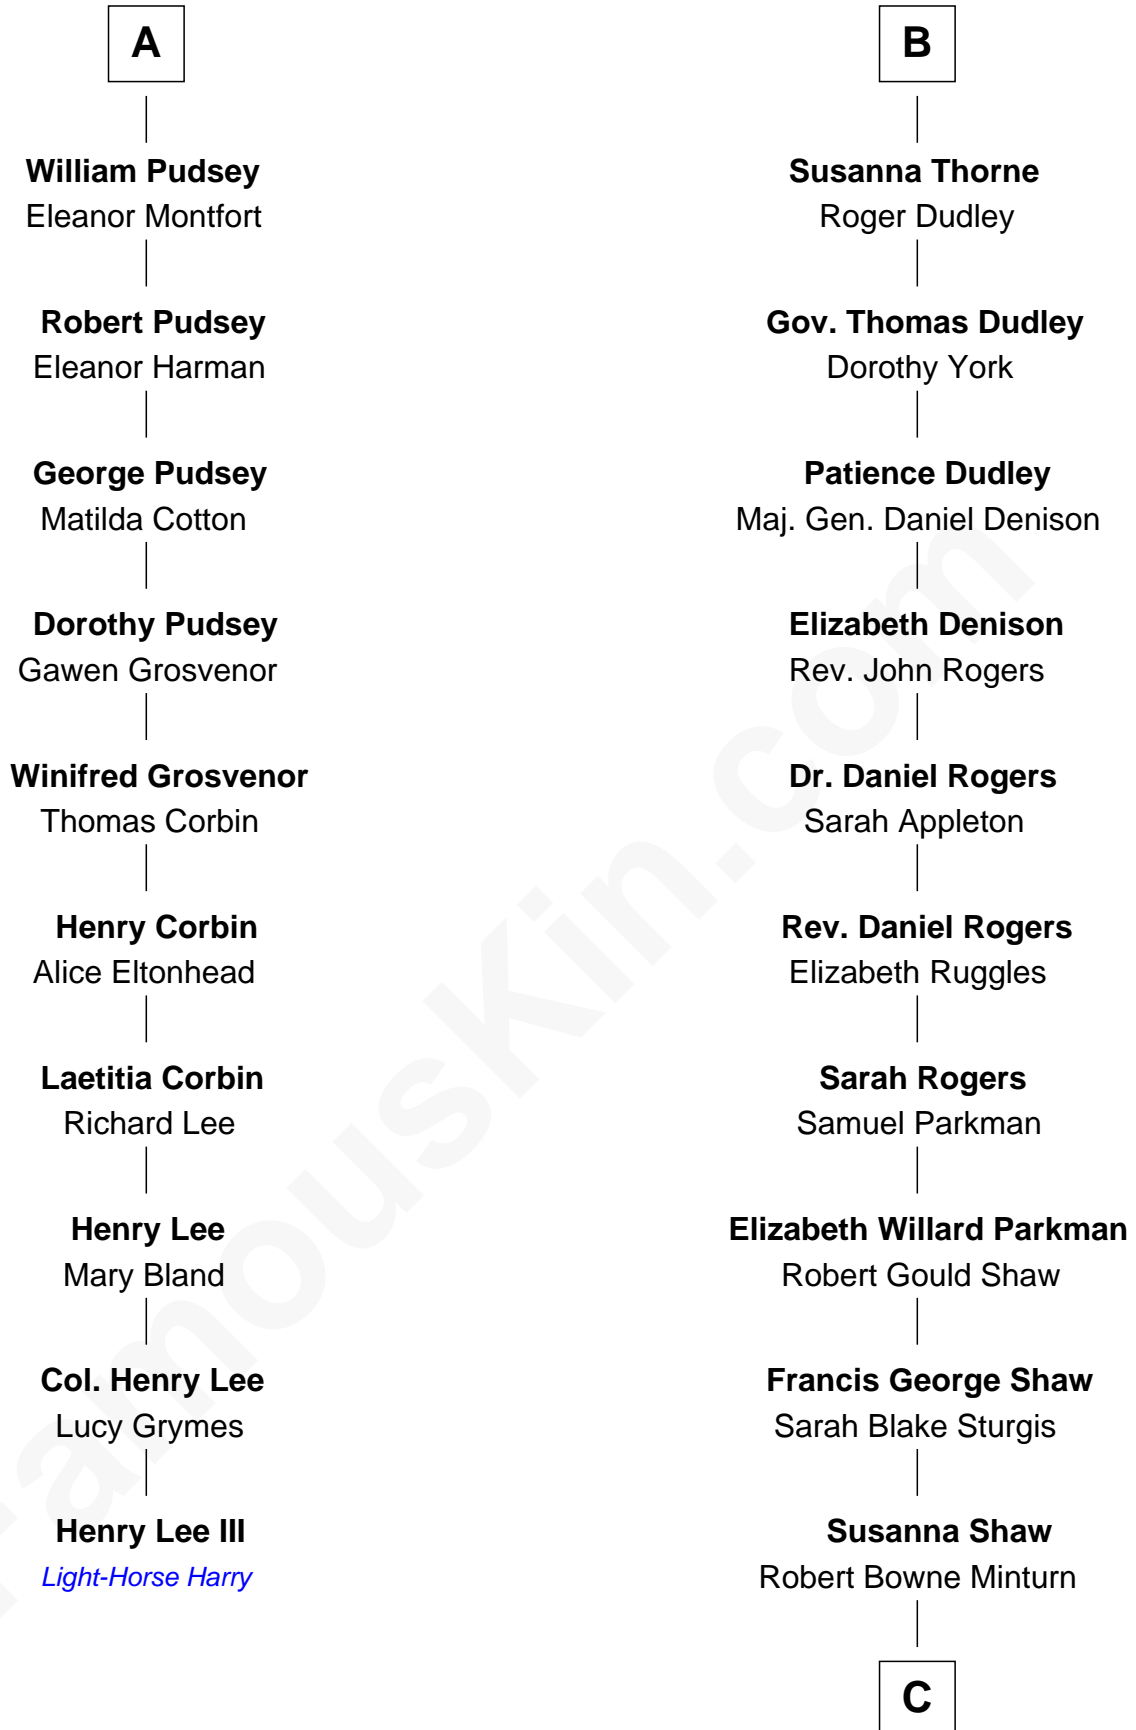

FamousKin.com Relationship Chart of

Henry Lee III

9th Governor of Virginia

16th cousin 4 times removed of

Kyra Sedgwick

TV and Movie Actress

Sir John Grey

Avice Marmion

Sir Robert Grey
Lora de St. Quintin

Elizabeth Grey
Henry FitzHugh

Eleanor Fitzhugh
Sir Thomas Tunstall

Margaret Tunstall
Sir Ralph Pudsey

Sir John Pudsey
Grace Hamerton

Henry Pudsey
Margaret Conyers

Rowland Pudsey
Edith Hare

A

Maud Grey

Sir Thomas Harcourt

Sir Thomas Harcourt
Jane Fraunceys

Sir Richard Harcourt
Edith St. Clair

Alice Harcourt
William Bessiles

Elizabeth Bessiles
Richard Fettiplace

Anne Fettiplace
Edward Purefoy

Mary Purefoy
Thomas Thorne

B

C

—
Sarah May Minturn
Henry Dwight Sedgwick

—
Robert Minturn Sedgwick
Helen Peabody

—
Henry Dwight Sedgwick
Patricia Ann Rosenwald

—
Kyra Sedgwick
TV and Movie Actress