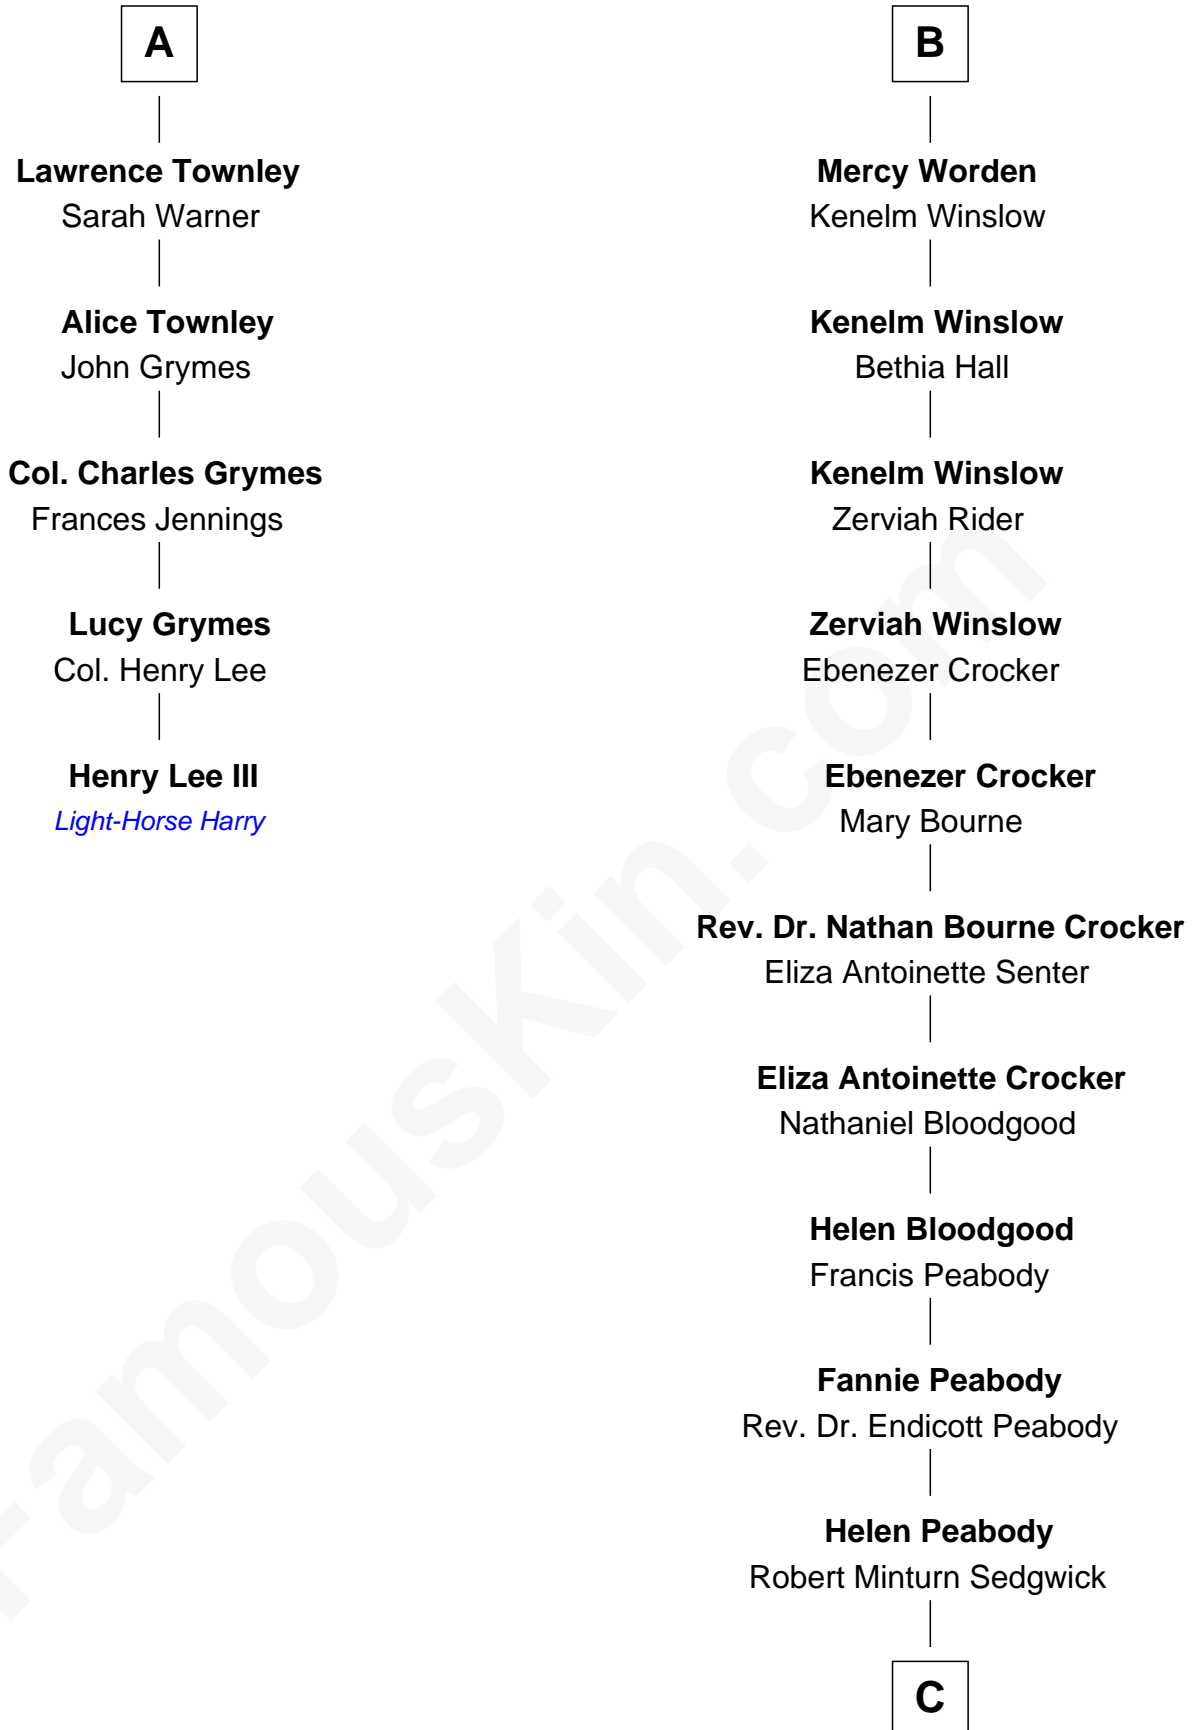

# FamousKin.com Relationship Chart of

**Henry Lee III**

*9th Governor of Virginia*

11th cousin 7 times removed of

**Kyra Sedgwick**

*TV and Movie Actress*

**Richard Sherburne**

Alice Hamerton

C

Henry Dwight Sedgwick

Patricia Ann Rosenwald

Kyra Sedgwick

*TV and Movie Actress*

FamousKin.com