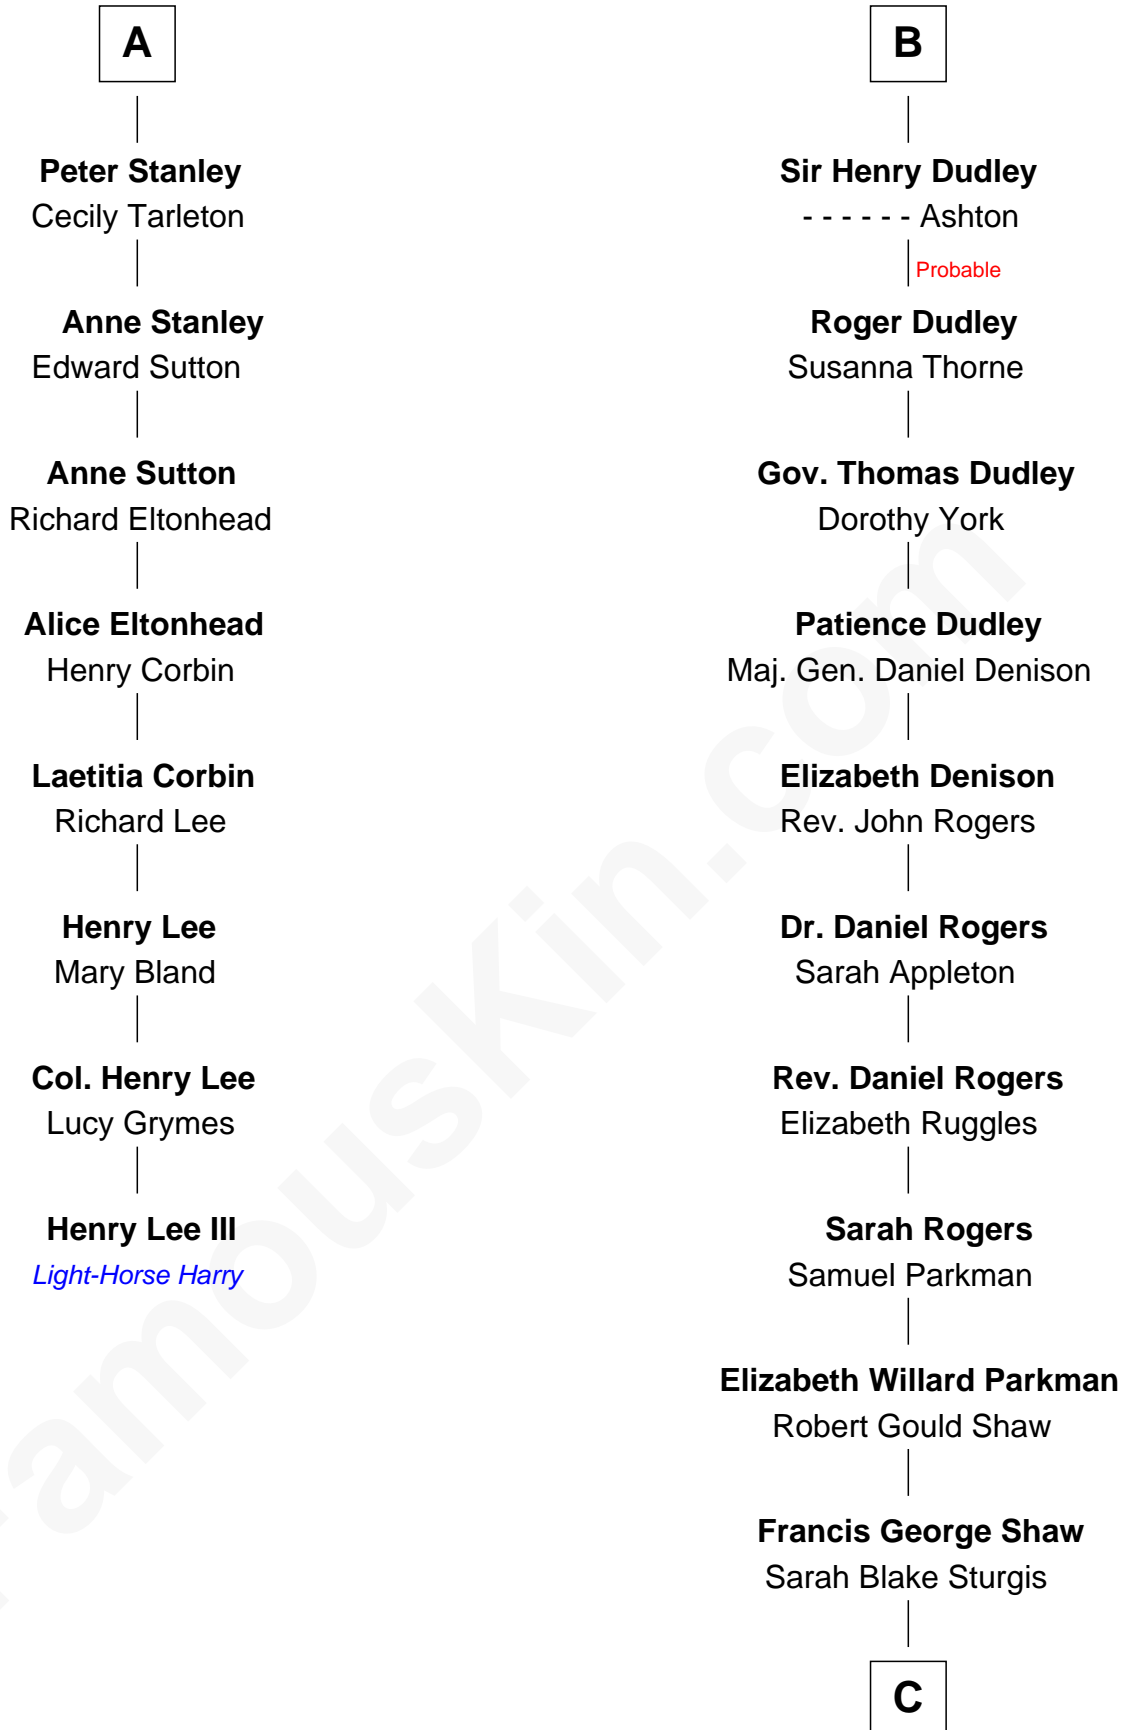

FamousKin.com Relationship Chart of

Henry Lee III

9th Governor of Virginia

14th cousin 7 times removed of

Kyra Sedgwick

TV and Movie Actress

Sir Robert de Holland

Maude la Zouche

C

Susanna Shaw

Robert Bowne Minturn

Sarah May Minturn

Henry Dwight Sedgwick

Robert Minturn Sedgwick

Helen Peabody

Henry Dwight Sedgwick