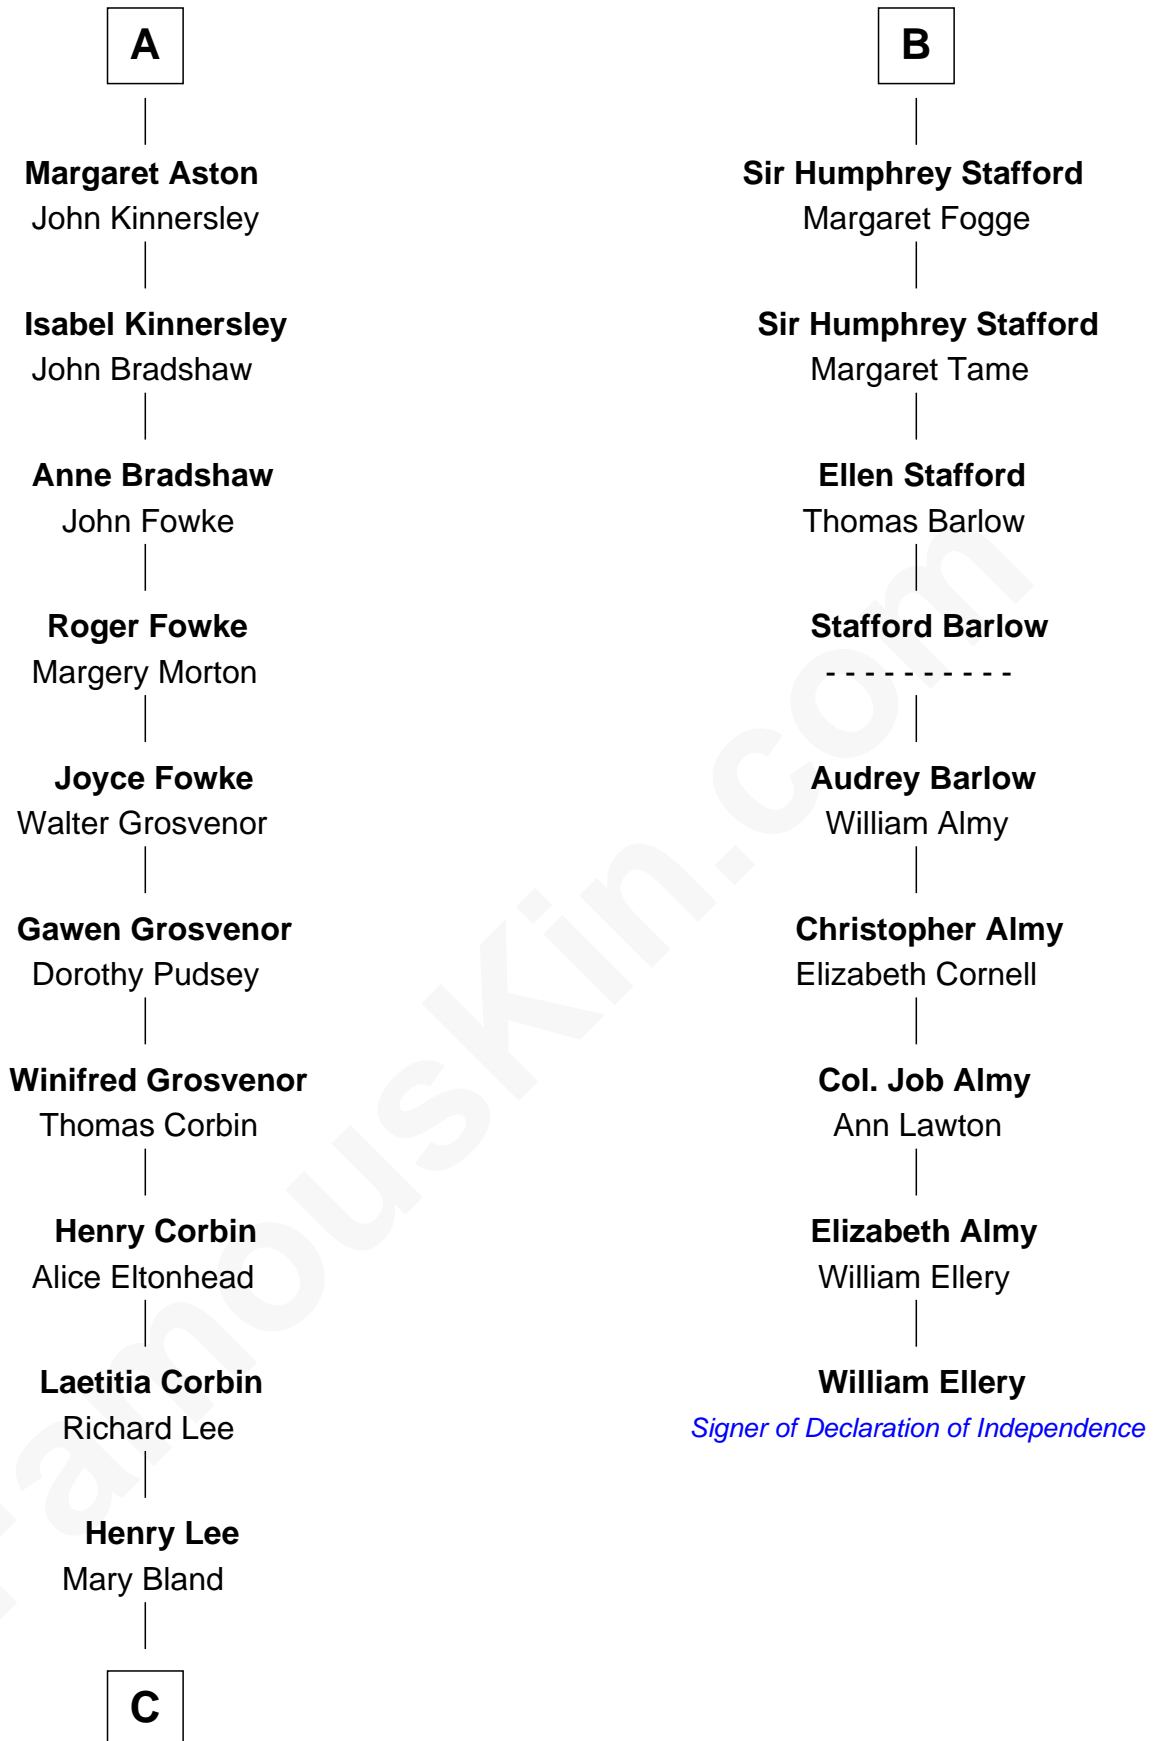

FamousKin.com Relationship Chart of

Henry Lee III

9th Governor of Virginia

15th cousin 3 times removed of

William Ellery

Signer of the Declaration of Independence

C

Col. Henry Lee

Lucy Grymes

Henry Lee III

Light-Horse Harry

FamousKin.com