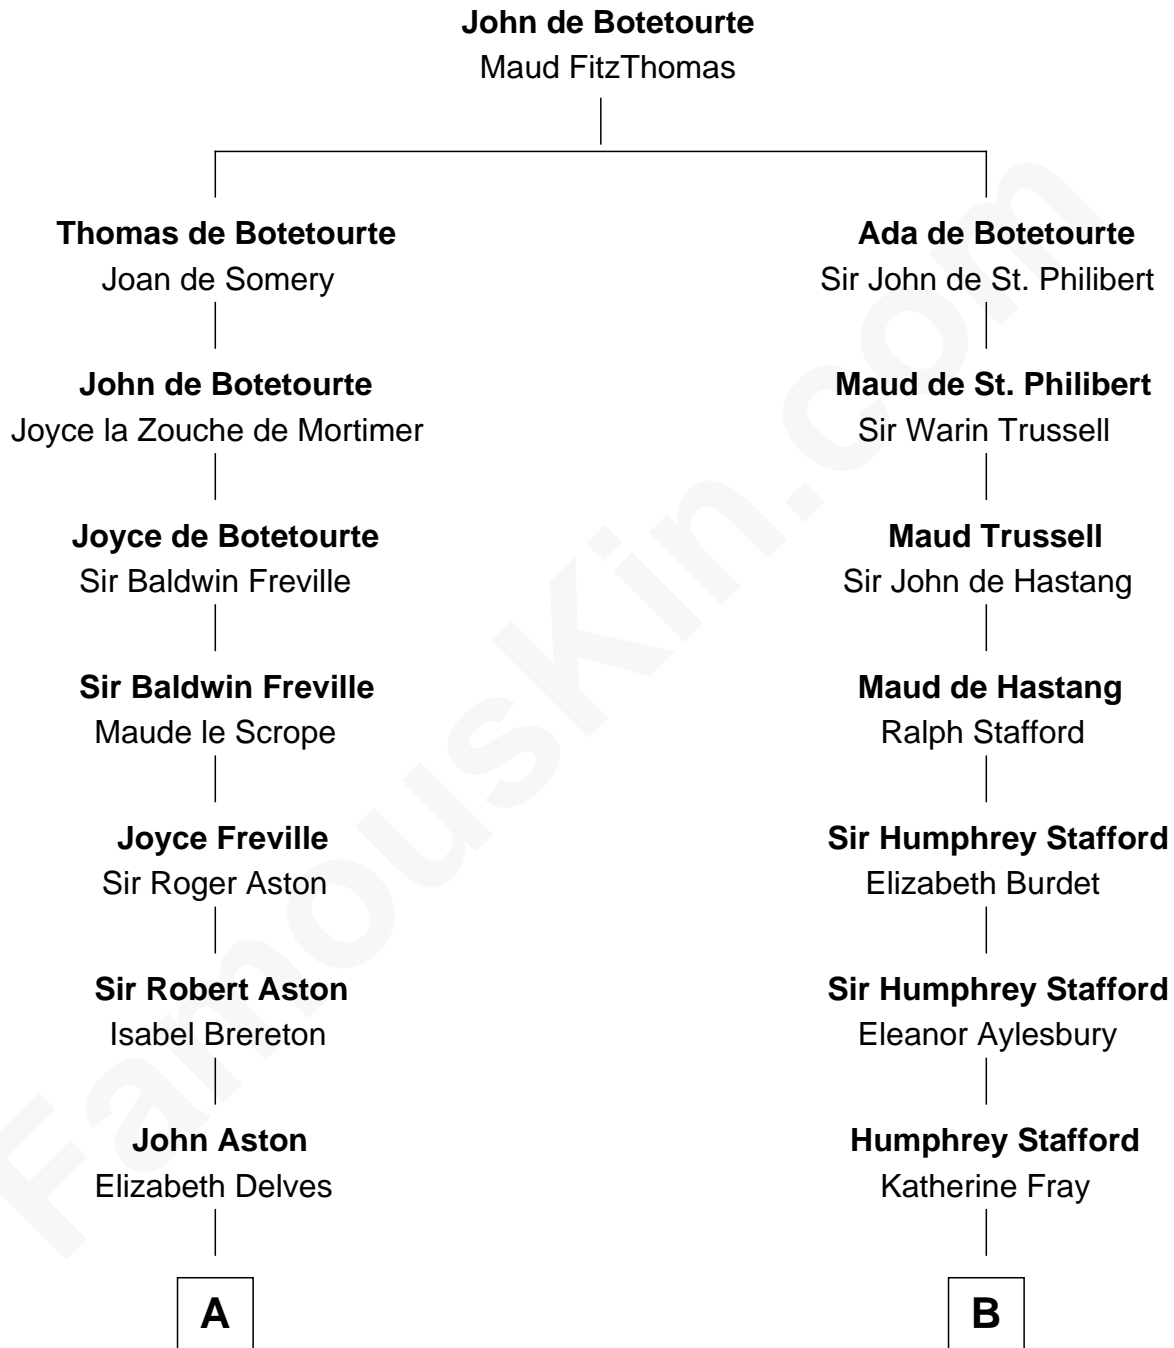

FamousKin.com Relationship Chart of

Henry Lee III

9th Governor of Virginia

15th cousin 3 times removed of

William Ellery

Signer of the Declaration of Independence

C

Col. Henry Lee

Lucy Grymes

Henry Lee III

Light-Horse Harry

FamousKin.com