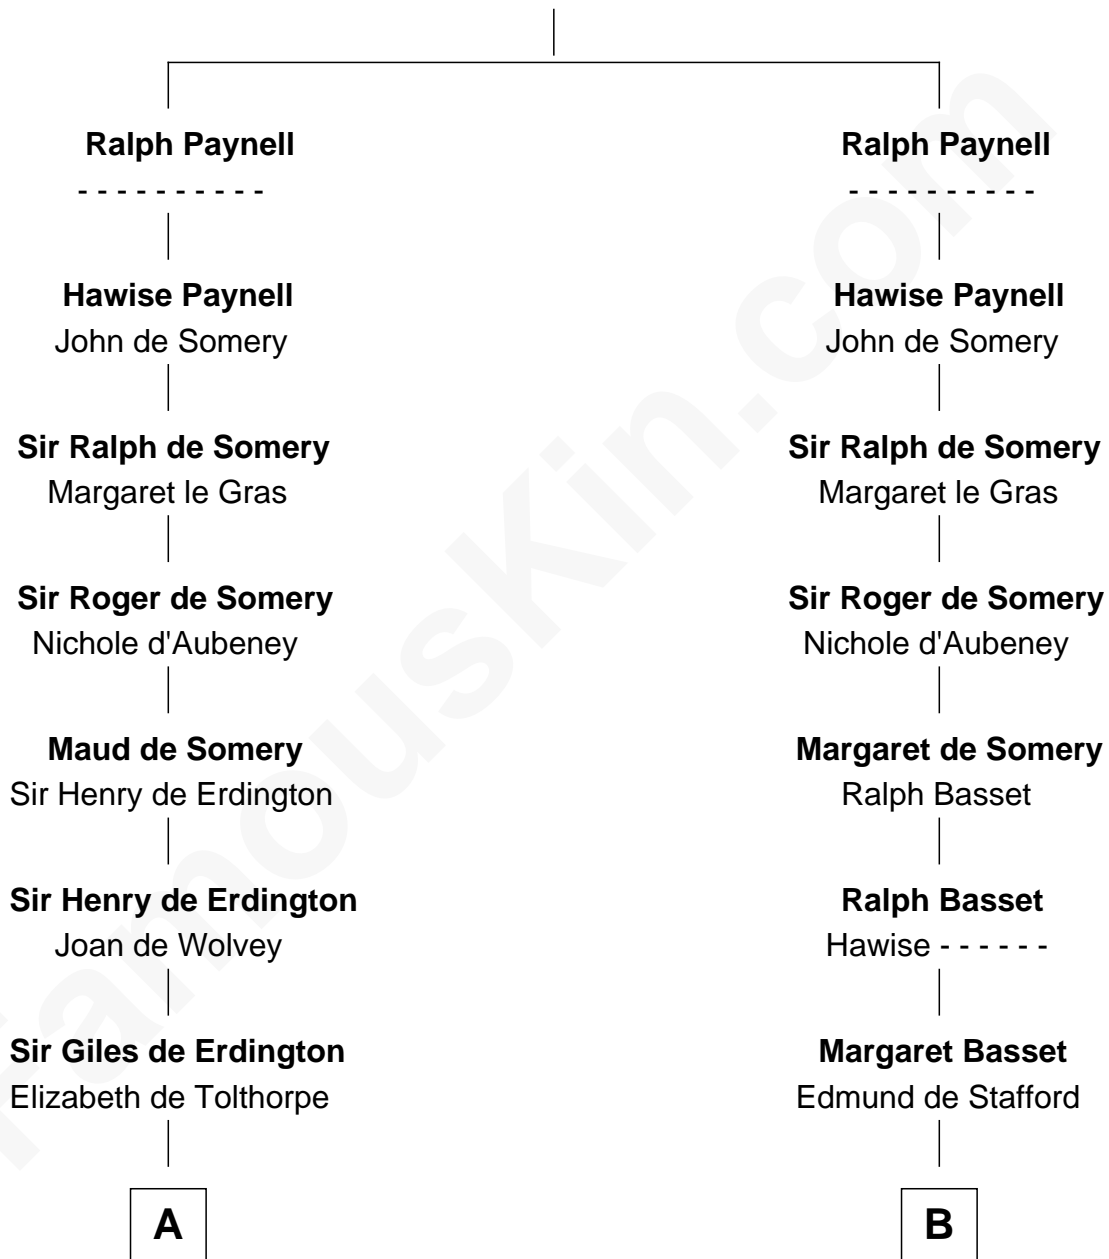

FamousKin.com Relationship Chart of

Henry Lee III

9th Governor of Virginia

21st cousin of

William Ellery

Signer of the Declaration of Independence

Fulk Paynel

C

Henry Corbin
Alice Eltonhead

Laetitia Corbin
Richard Lee

Henry Lee
Mary Bland

Col. Henry Lee
Lucy Grymes

Henry Lee III
Light-Horse Harry

D

Audrey Barlow
William Almy

Christopher Almy
Elizabeth Cornell