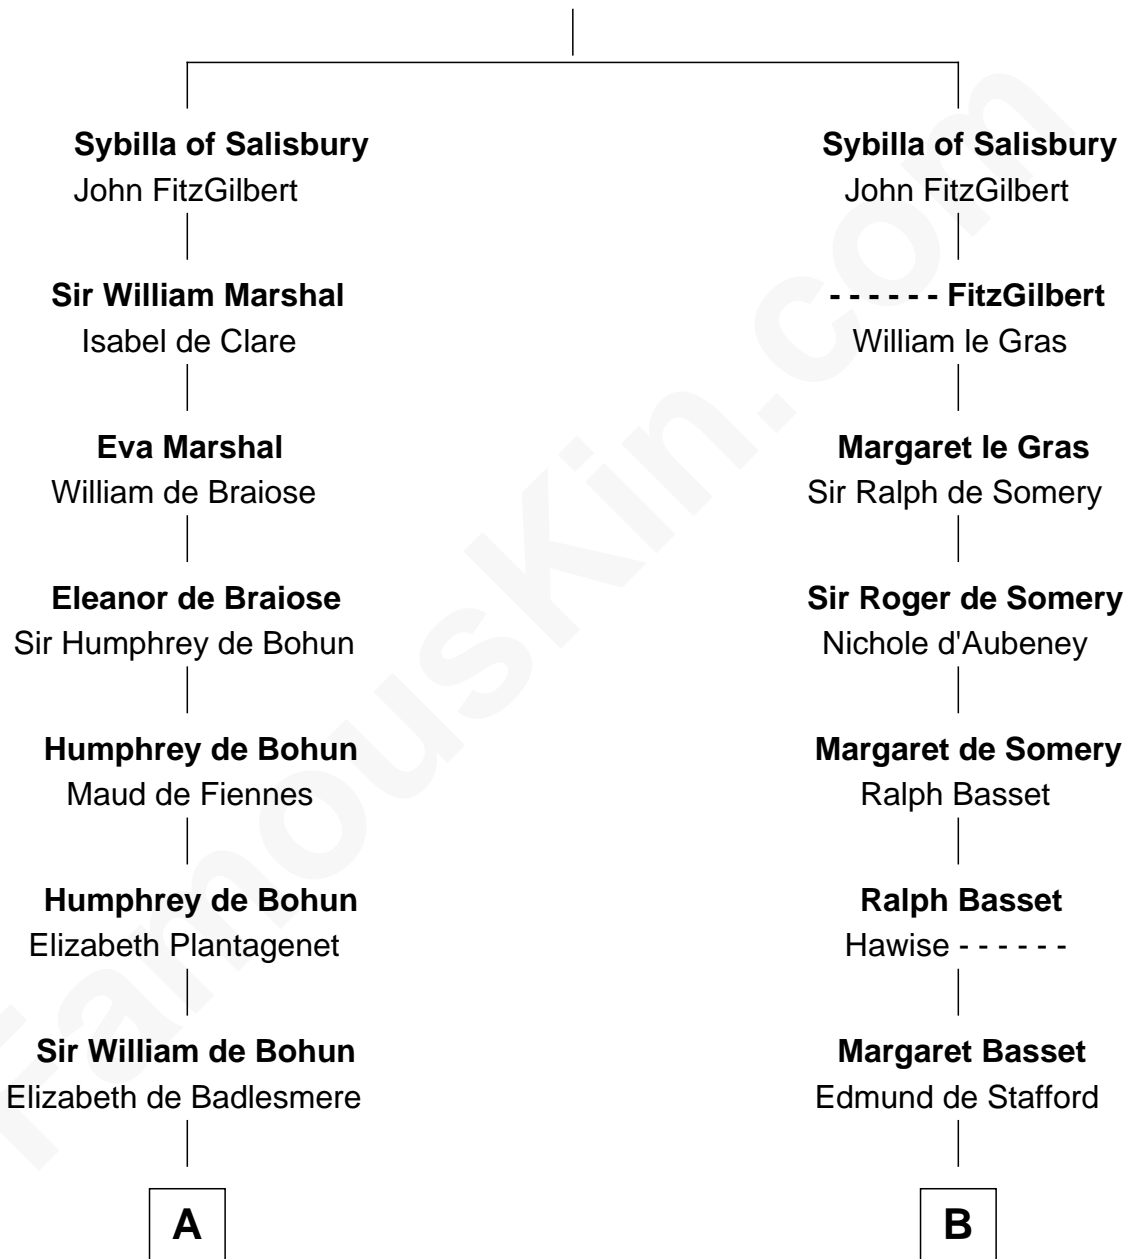

FamousKin.com Relationship Chart of

Henry Lee III

9th Governor of Virginia

20th cousin 1 time removed of

William Ellery

Signer of the Declaration of Independence

Walter of Salisbury

C

Laetitia Corbin

Richard Lee

Henry Lee

Mary Bland

Col. Henry Lee

Lucy Grymes

Henry Lee III

Light-Horse Harry