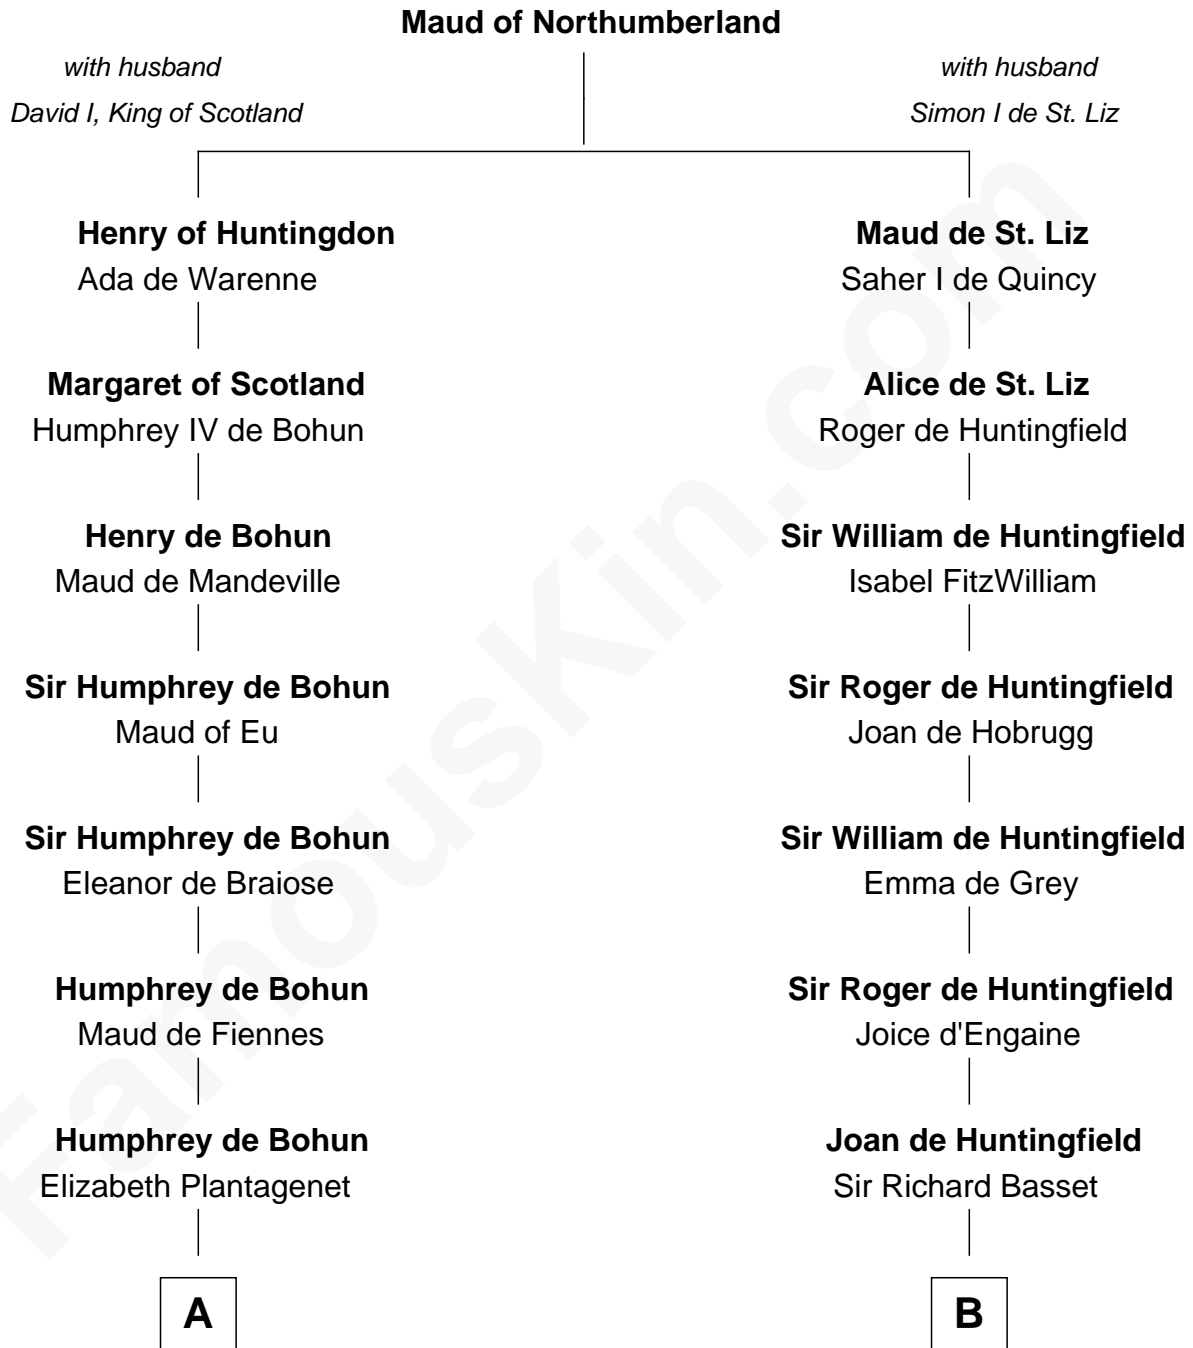

FamousKin.com Relationship Chart of

Henry Lee III

9th Governor of Virginia

21st cousin of

William Ellery

Signer of the Declaration of Independence

C

Alice Eltonhead

Henry Corbin

Laetitia Corbin

Richard Lee

Henry Lee

Mary Bland

Col. Henry Lee

Lucy Grymes

Henry Lee III