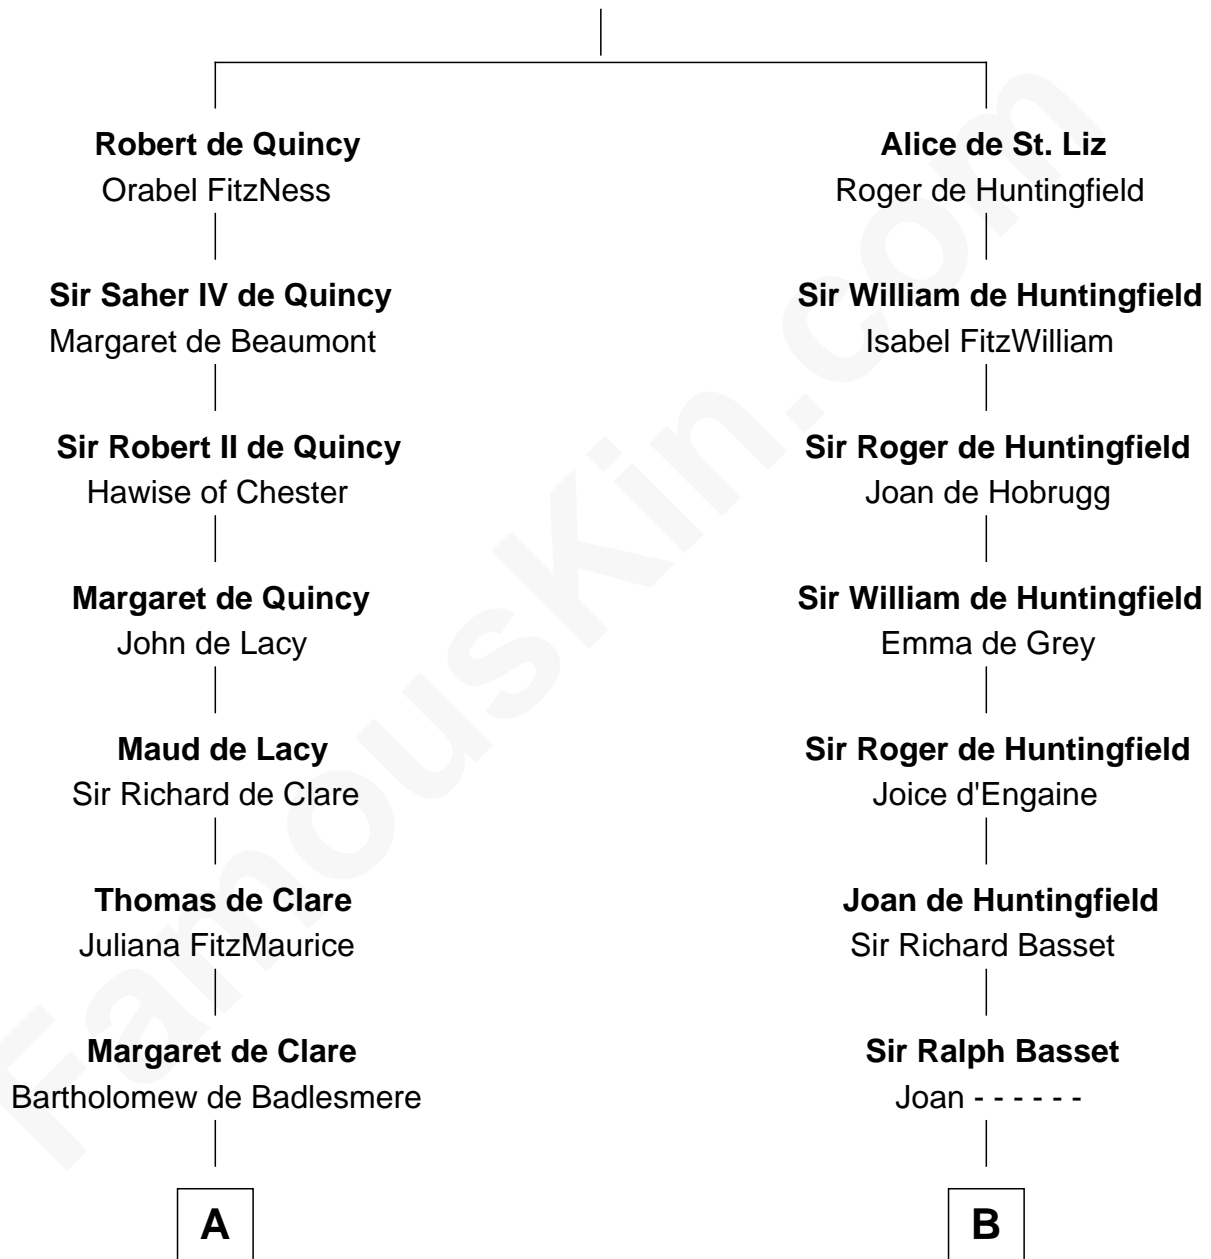

FamousKin.com Relationship Chart of

Henry Lee III

9th Governor of Virginia

20th cousin 1 time removed of

William Ellery

Signer of the Declaration of Independence

Saher I de Quincy

Maud de St. Liz

C

Alice Eltonhead

Henry Corbin

Laetitia Corbin

Richard Lee

Henry Lee

Mary Bland

Col. Henry Lee

Lucy Grymes

Henry Lee III

Light-Horse Harry

D

Christopher Almy

Elizabeth Cornell

Col. Job Almy

Ann Lawton

Elizabeth Almy

William Ellery

William Ellery

Signer of Declaration of Independence