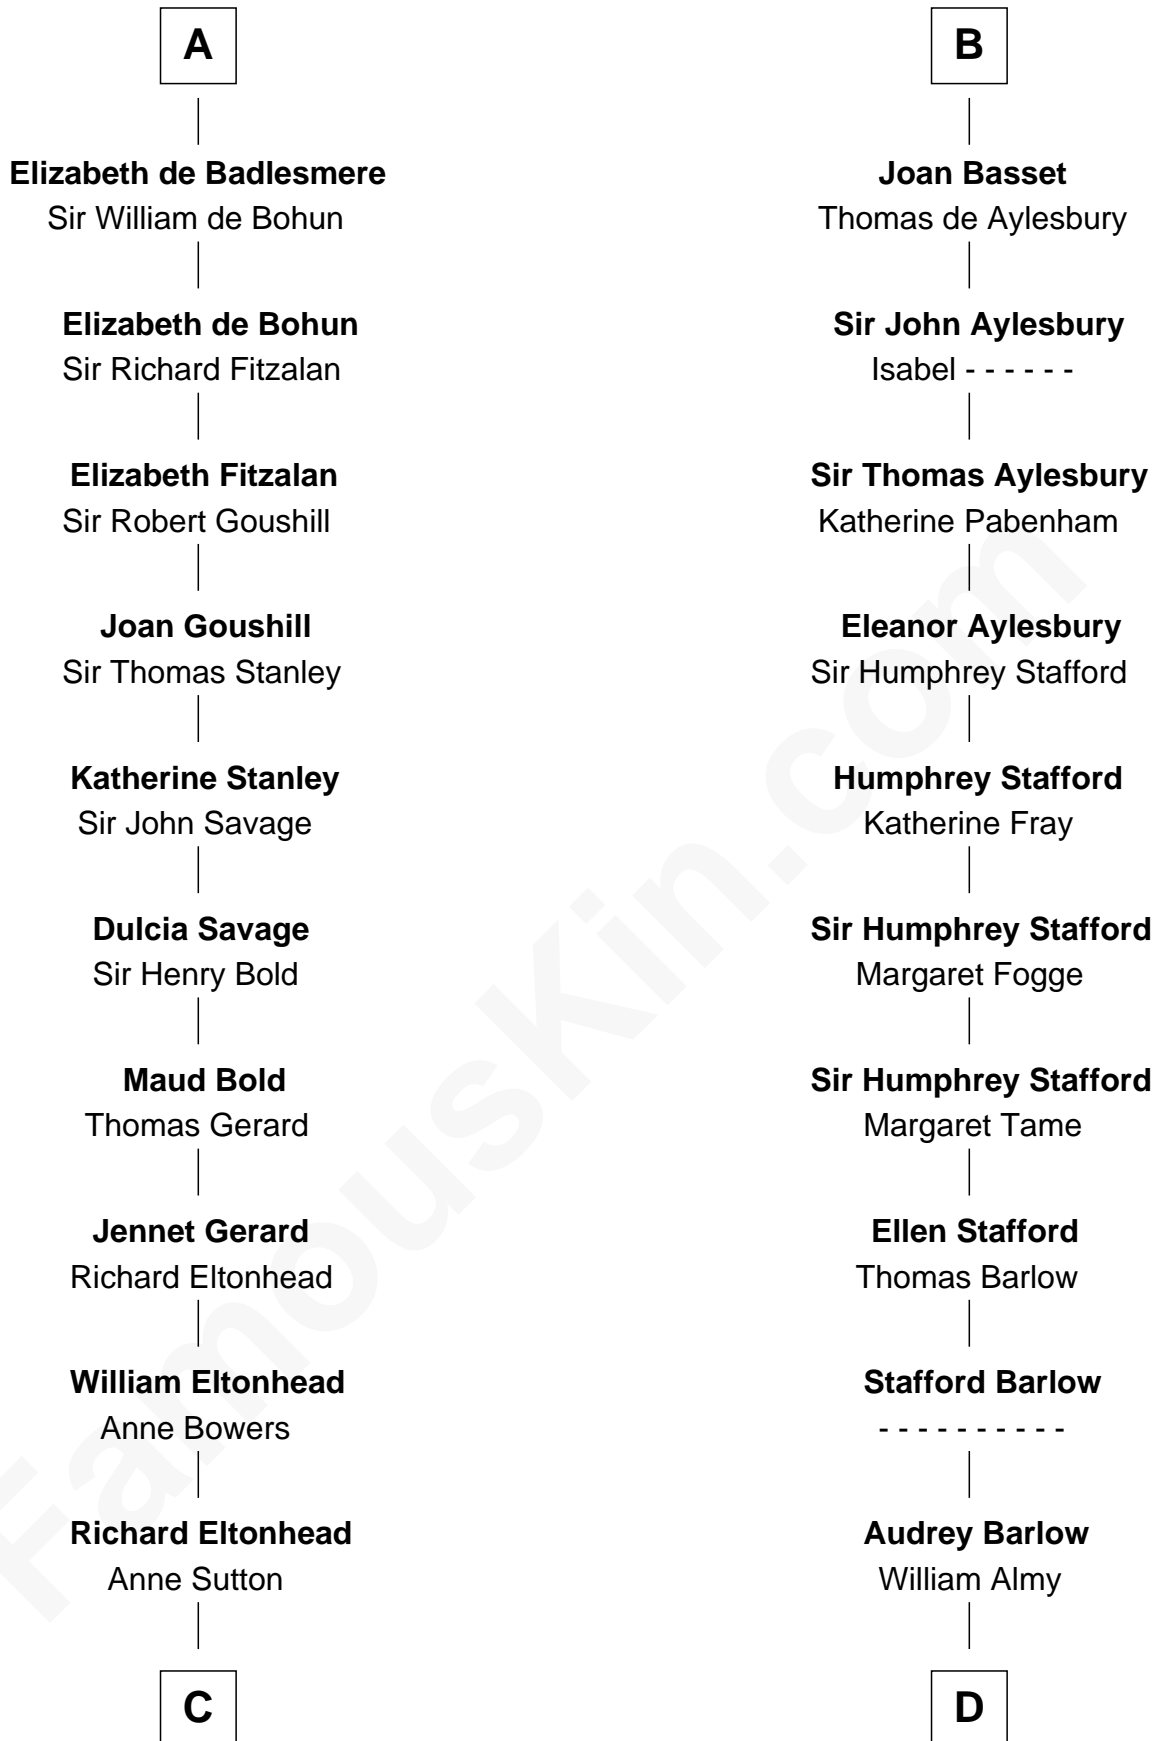

FamousKin.com Relationship Chart of

Henry Lee III

9th Governor of Virginia

20th cousin 1 time removed of

William Ellery

Signer of the Declaration of Independence

Saher I de Quincy

Maud de St. Liz

C

Alice Eltonhead

Henry Corbin

Laetitia Corbin

Richard Lee

Henry Lee

Mary Bland

Col. Henry Lee

Lucy Grymes

Henry Lee III

Light-Horse Harry

D

Christopher Almy

Elizabeth Cornell

Col. Job Almy

Ann Lawton