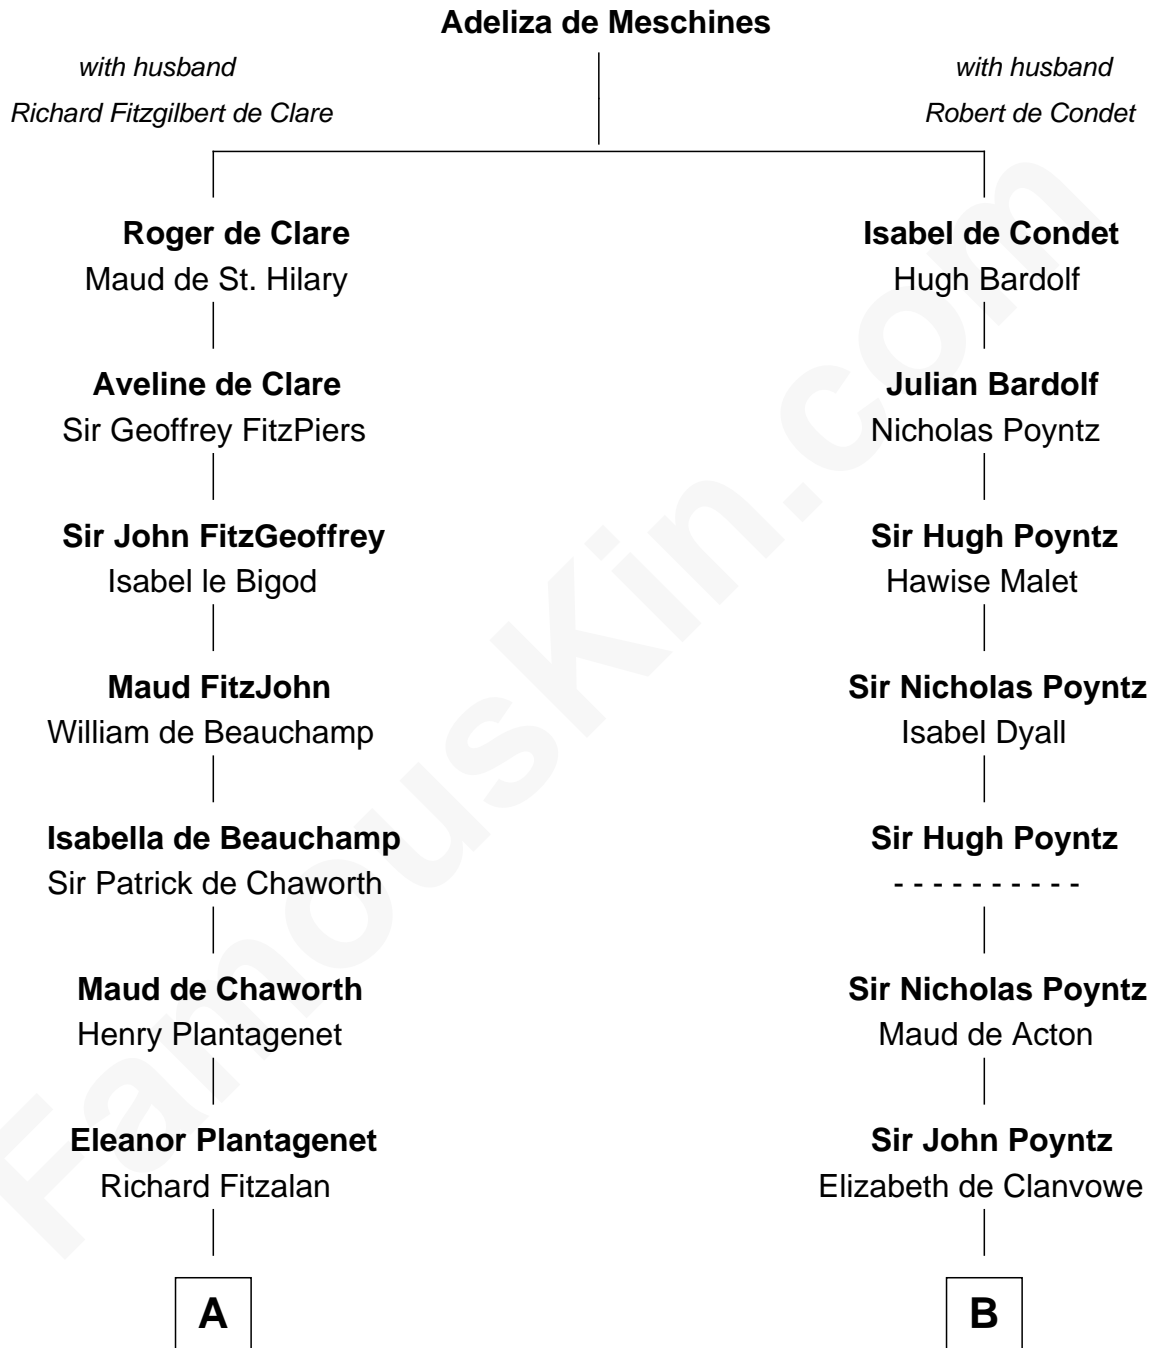

FamousKin.com

Relationship Chart of

Henry Lee III

9th Governor of Virginia

19th cousin 1 time removed of

William Ellery

Signer of the Declaration of Independence