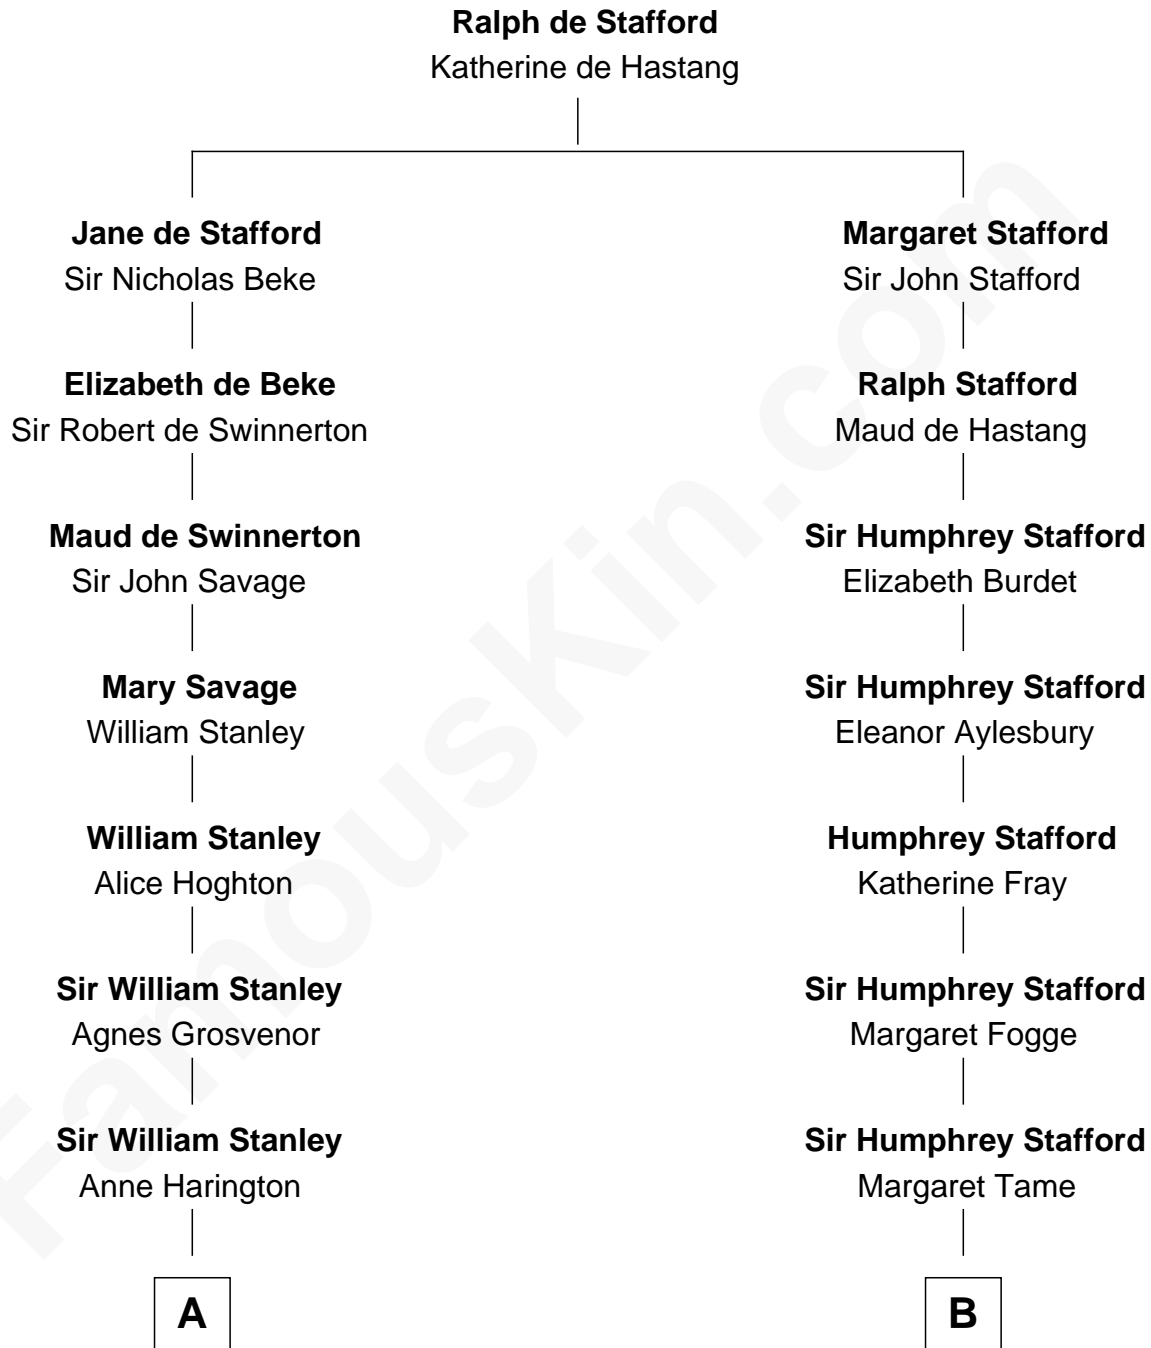

FamousKin.com

Relationship Chart of

Henry Lee III

9th Governor of Virginia

13th cousin 1 time removed of

William Ellery

Signer of the Declaration of Independence