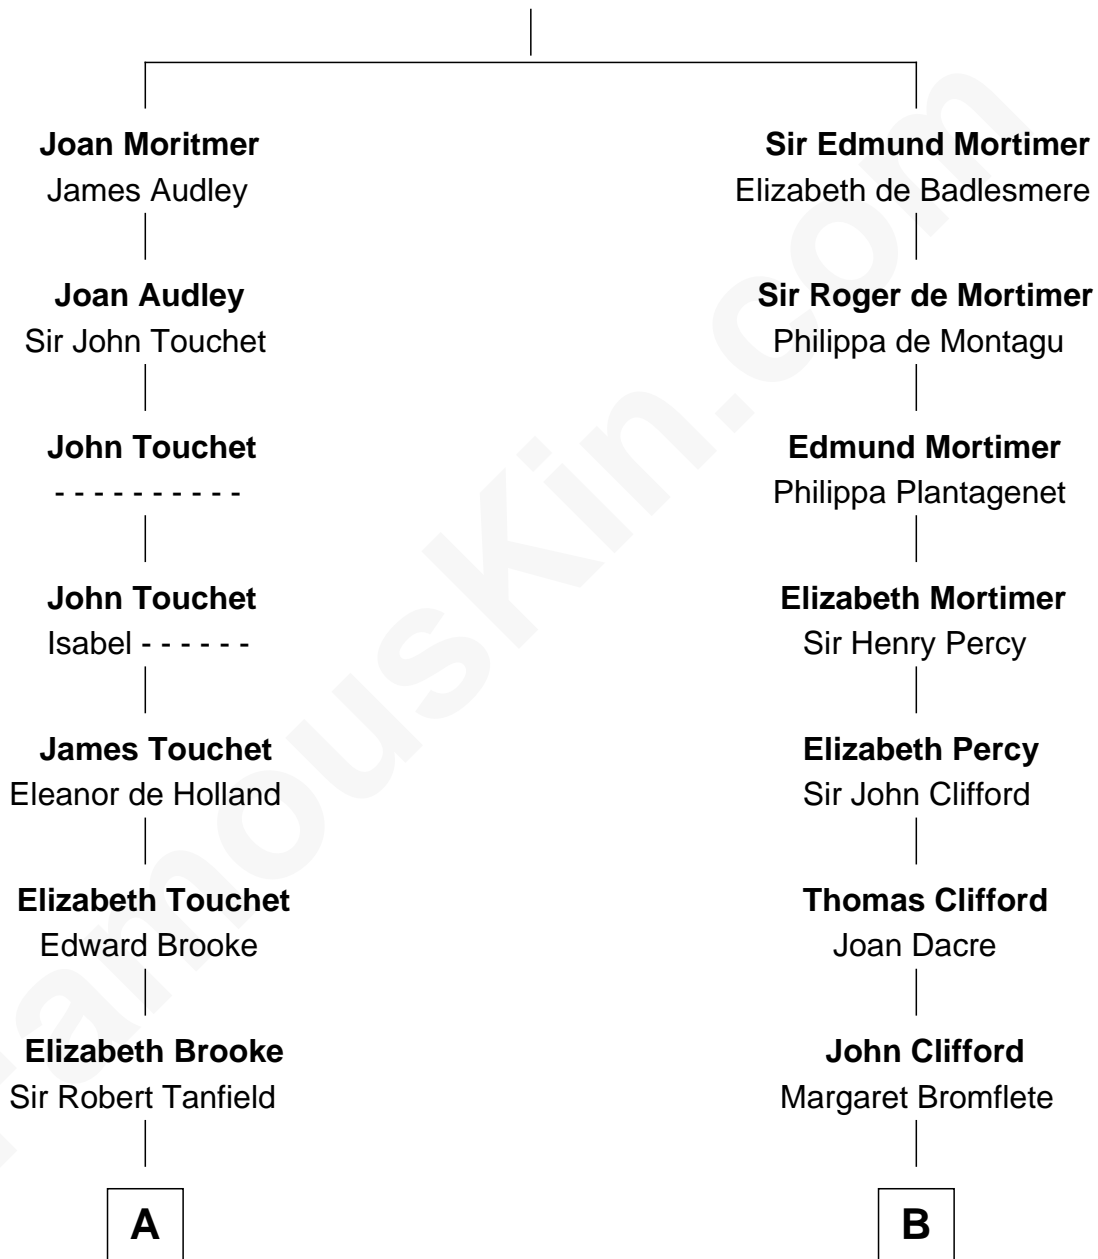

FamousKin.com

Relationship Chart of

Henry Lee III

9th Governor of Virginia

17th cousin 1 time removed of

Fletcher Christian

Leader of the mutiny on the Bounty

Roger de Mortimer

Joan de Geneville

C

Col. Henry Lee

Lucy Grymes

Henry Lee III

Light-Horse Harry

FamousKin.com