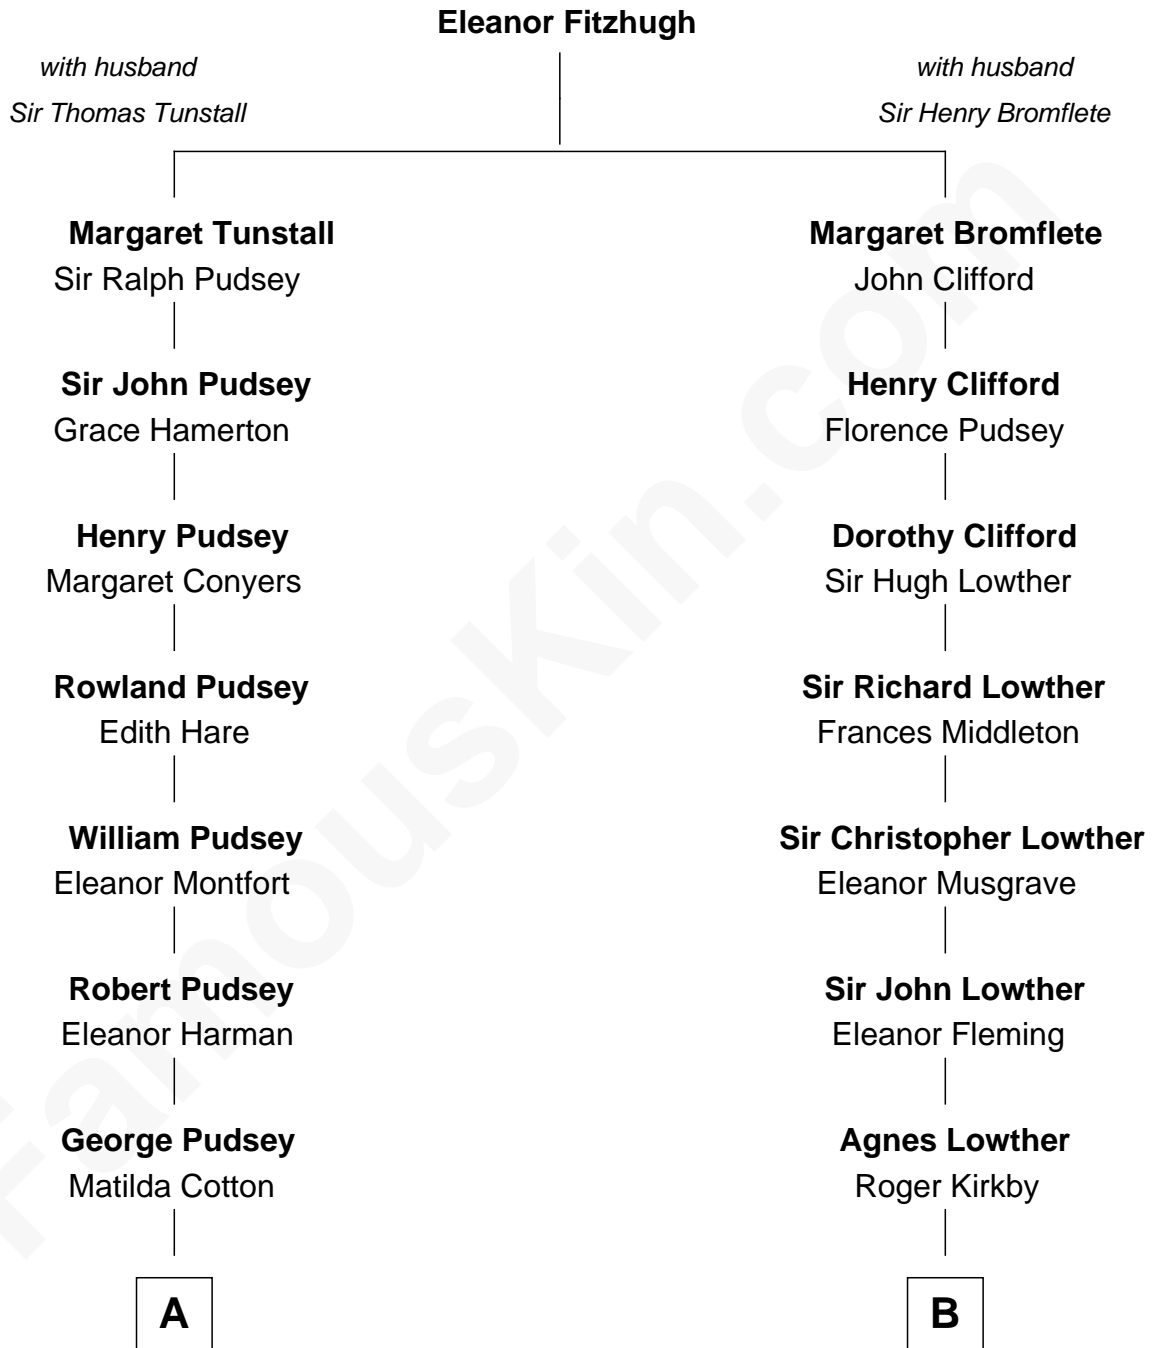

# FamousKin.com Relationship Chart of

**Henry Lee III**

*9th Governor of Virginia*

11th cousin 2 times removed of

**Fletcher Christian**

*Leader of the mutiny on the Bounty*

**A**

**Dorothy Pudsey**  
Gawen Grosvenor

**Winifred Grosvenor**  
Thomas Corbin

**Henry Corbin**  
Alice Eltonhead

**Laetitia Corbin**  
Richard Lee

**Henry Lee**  
Mary Bland

**Col. Henry Lee**  
Lucy Grymes

**Henry Lee III**  
*Light-Horse Harry*

**B**

**William Kirkby**  
Joanna Furness

**Eleanor Kirkby**  
Humphrey Senhouse

**Bridget Senhouse**  
John Christian

**Charles Christian**  
Anne Dixon

**Fletcher Christian**  
*Leader of the mutiny on the Bounty*