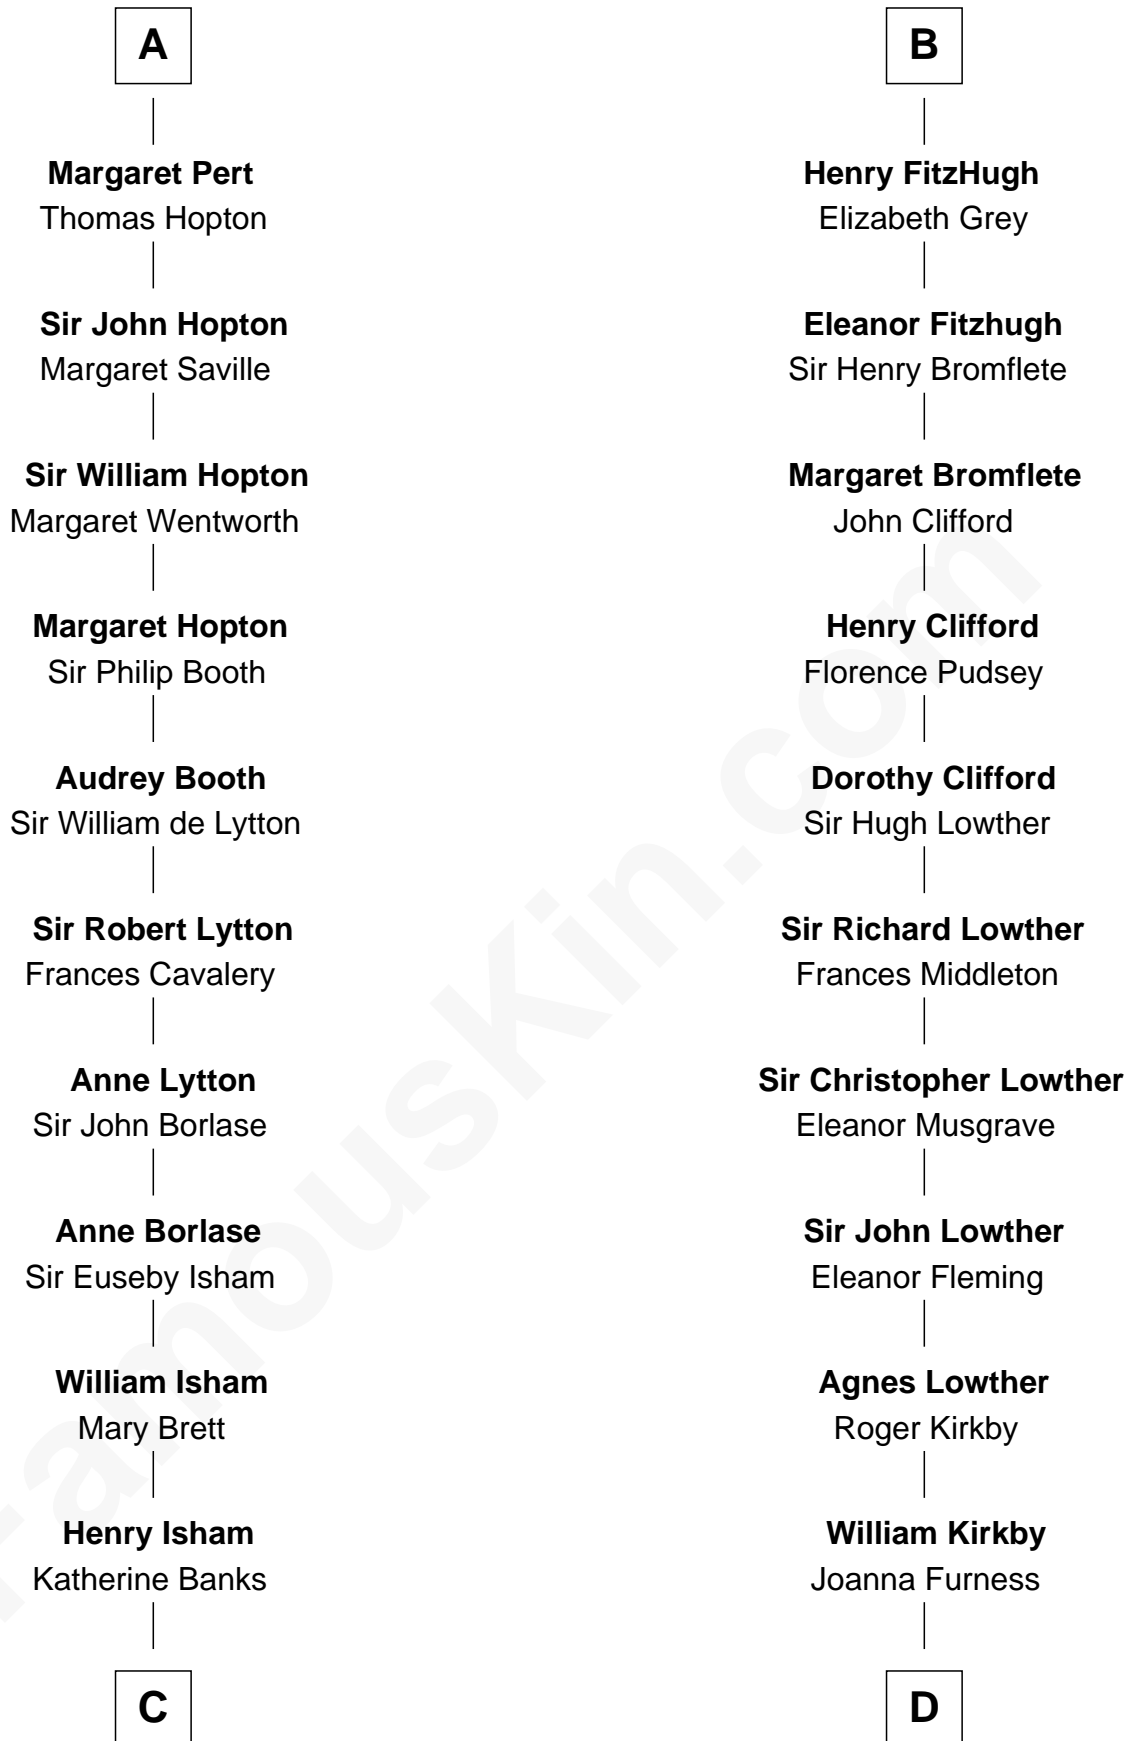

FamousKin.com Relationship Chart of

Henry Lee III

9th Governor of Virginia

20th cousin 1 time removed of

Fletcher Christian

Leader of the mutiny on the Bounty

C

Mary Isham
Col. William Randolph

Elizabeth Randolph
Richard Bland

Mary Bland
Henry Lee

Col. Henry Lee
Lucy Grymes

Henry Lee III
Light-Horse Harry

D

Eleanor Kirkby
Humphrey Senhouse

Bridget Senhouse
John Christian

Charles Christian
Anne Dixon

Fletcher Christian
Leader of the mutiny on the Bounty