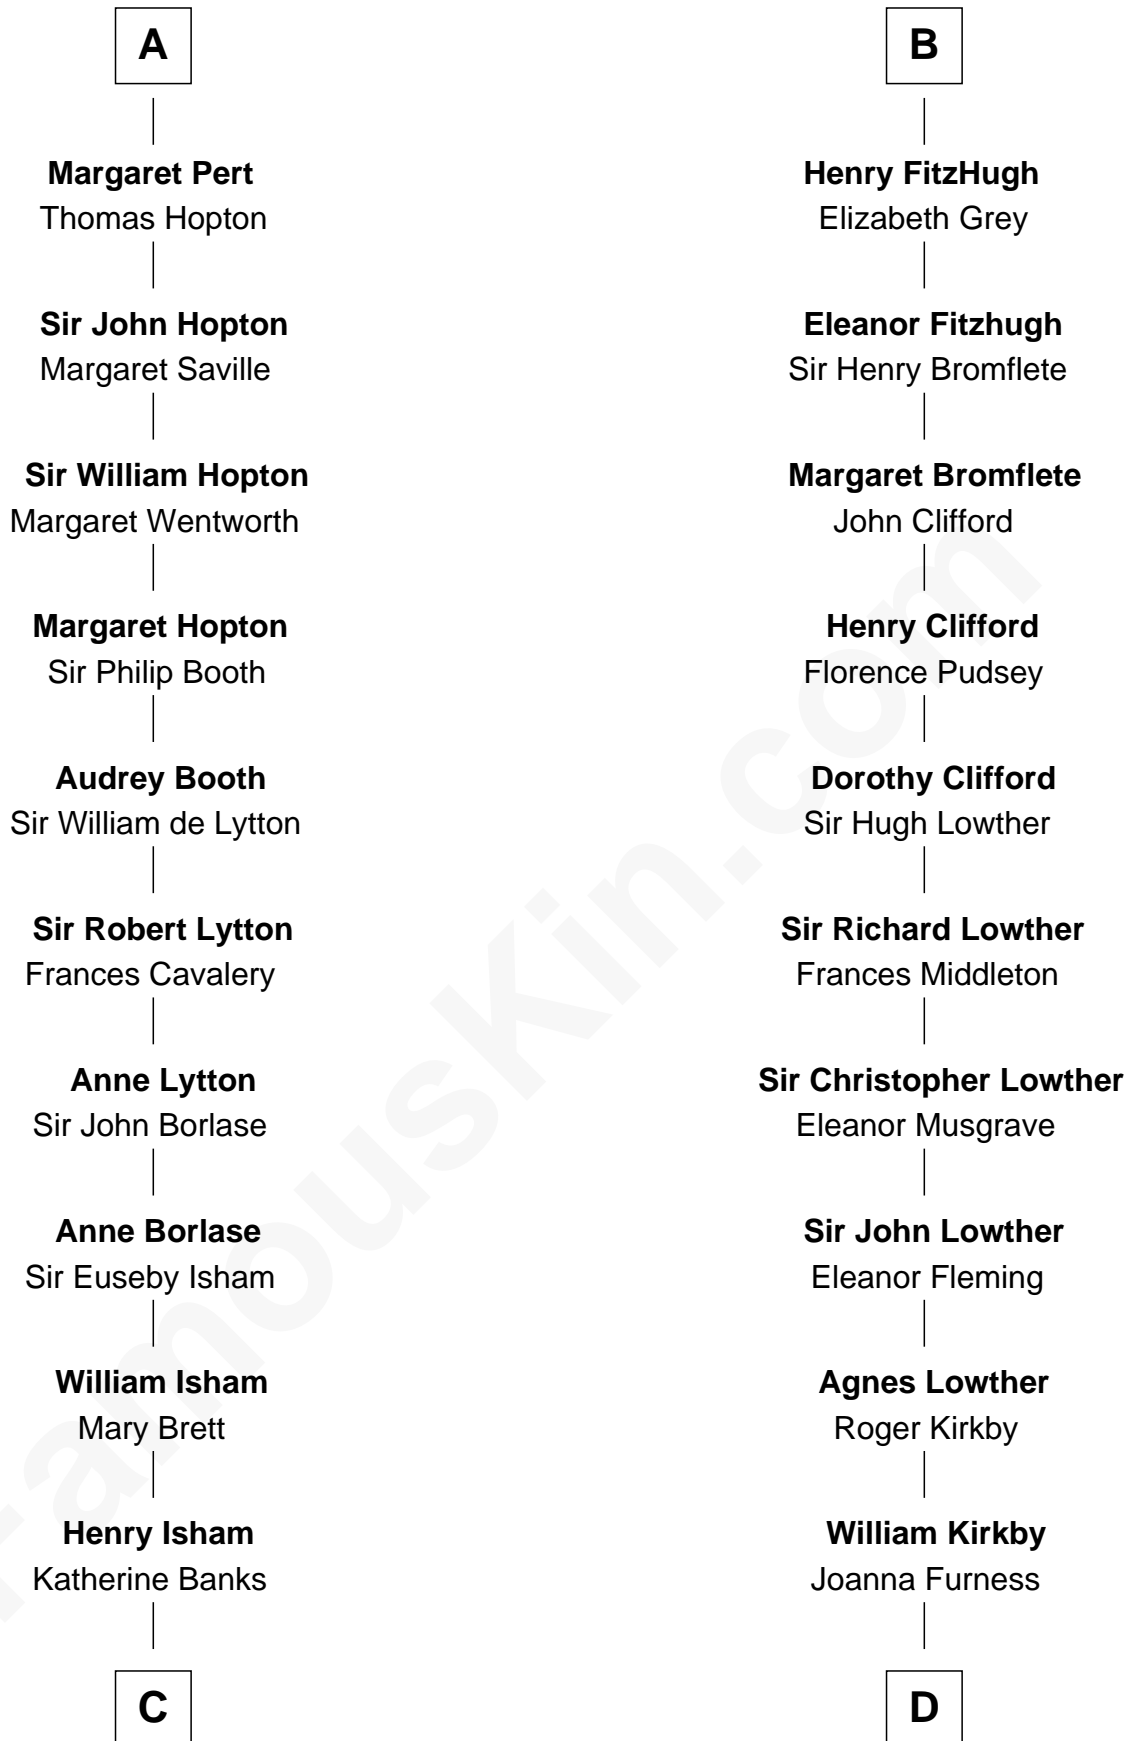

FamousKin.com Relationship Chart of

Henry Lee III

9th Governor of Virginia

20th cousin 1 time removed of

Fletcher Christian

Leader of the mutiny on the Bounty

William Trusbut

C

Mary Isham
Col. William Randolph

Elizabeth Randolph
Richard Bland

Mary Bland
Henry Lee

Col. Henry Lee
Lucy Grymes

Henry Lee III
Light-Horse Harry

D

Eleanor Kirkby
Humphrey Senhouse

Bridget Senhouse
John Christian

Charles Christian
Anne Dixon

Fletcher Christian
Leader of the mutiny on the Bounty