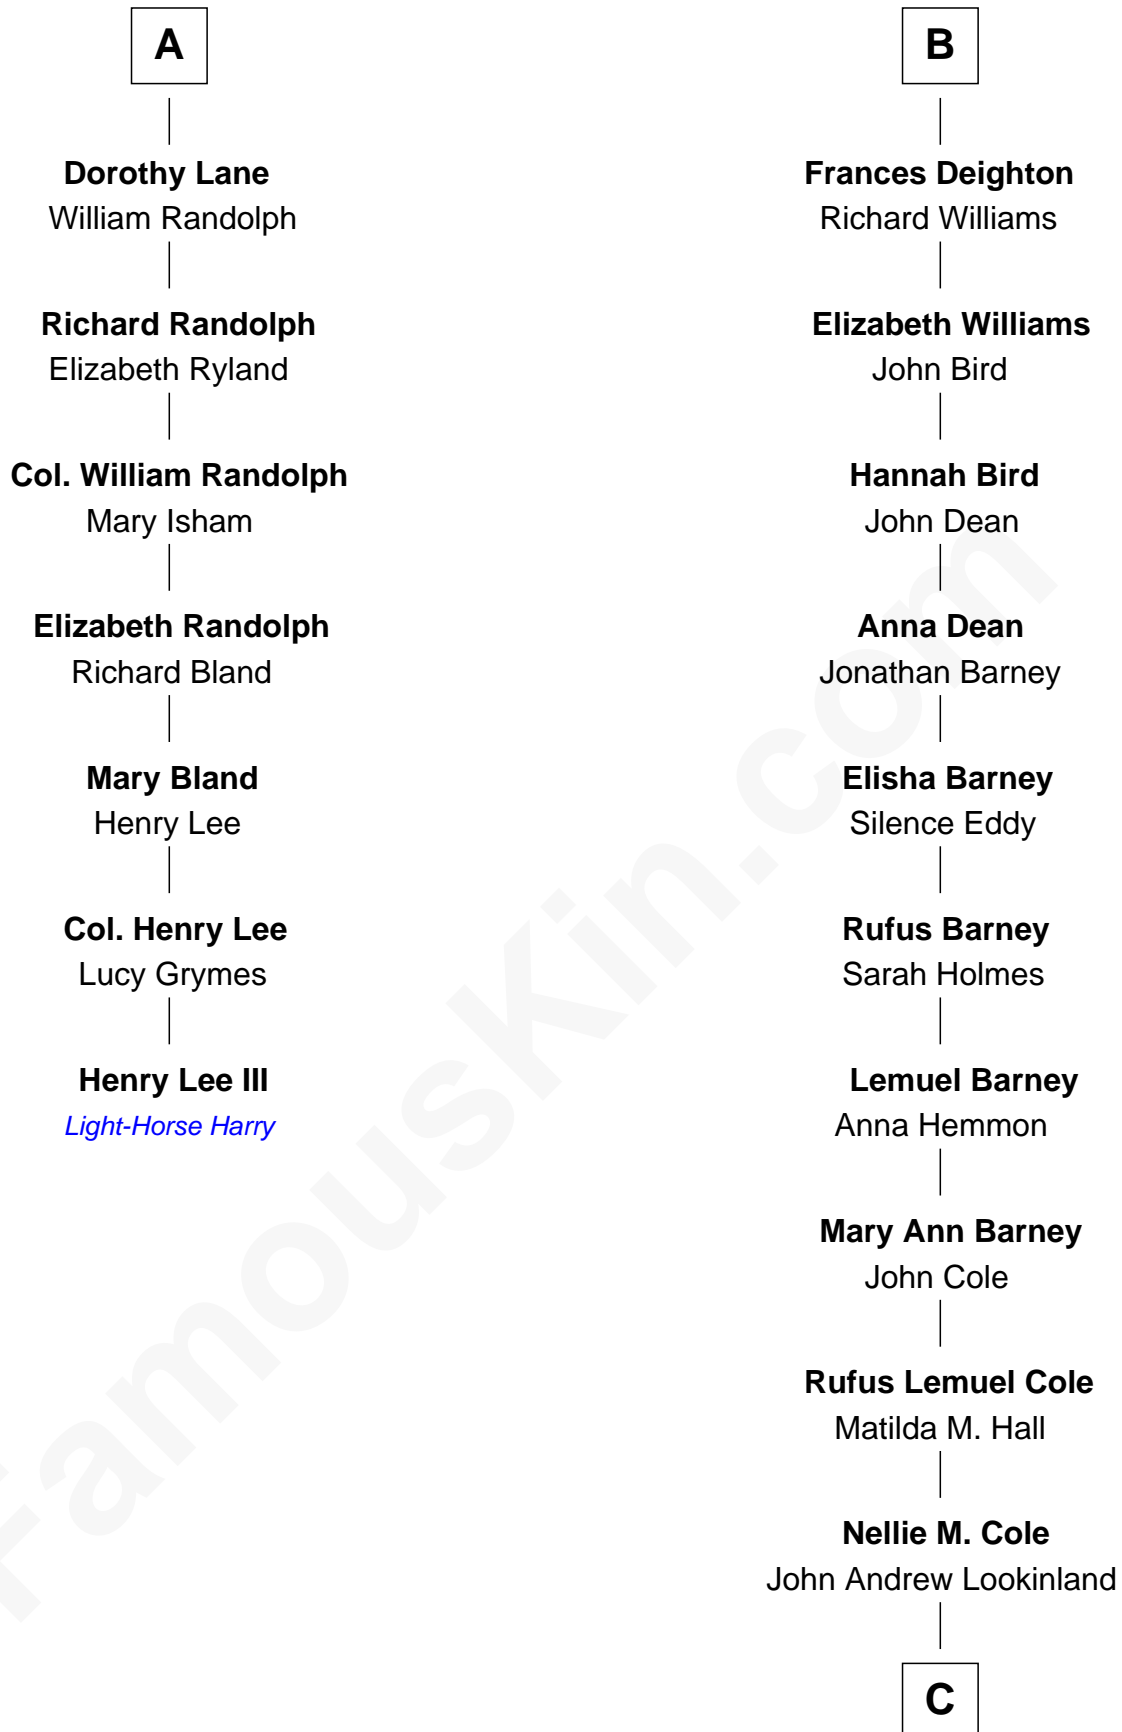

# FamousKin.com Relationship Chart of

**Henry Lee III**

*9th Governor of Virginia*

13th cousin 6 times removed of

**Michael Lookinland**

*TV Actor*

**Sir Thomas Mowbray**

Elizabeth Fitzalan

**Margaret Mowbray**

Sir Robert Howard

**Katherine Howard**

Sir Edward Neville

**Catherine Neville**

Robert Tanfield

**William Tanfield**

Elizabeth Stavely

Sir James Berkeley

**Maurice Berkeley**

Isabel Mead

**Anne Berkeley**

Sir William Dennis

**Isabel Dennis**

Sir John Berkeley

**Elizabeth Berkeley**

Henry Lygon

**Elizabeth Lygon**

Edward Bassett

**Jane Bassett**

John Deighton

**B**

**C**

**Orrin Paul Lookinland**