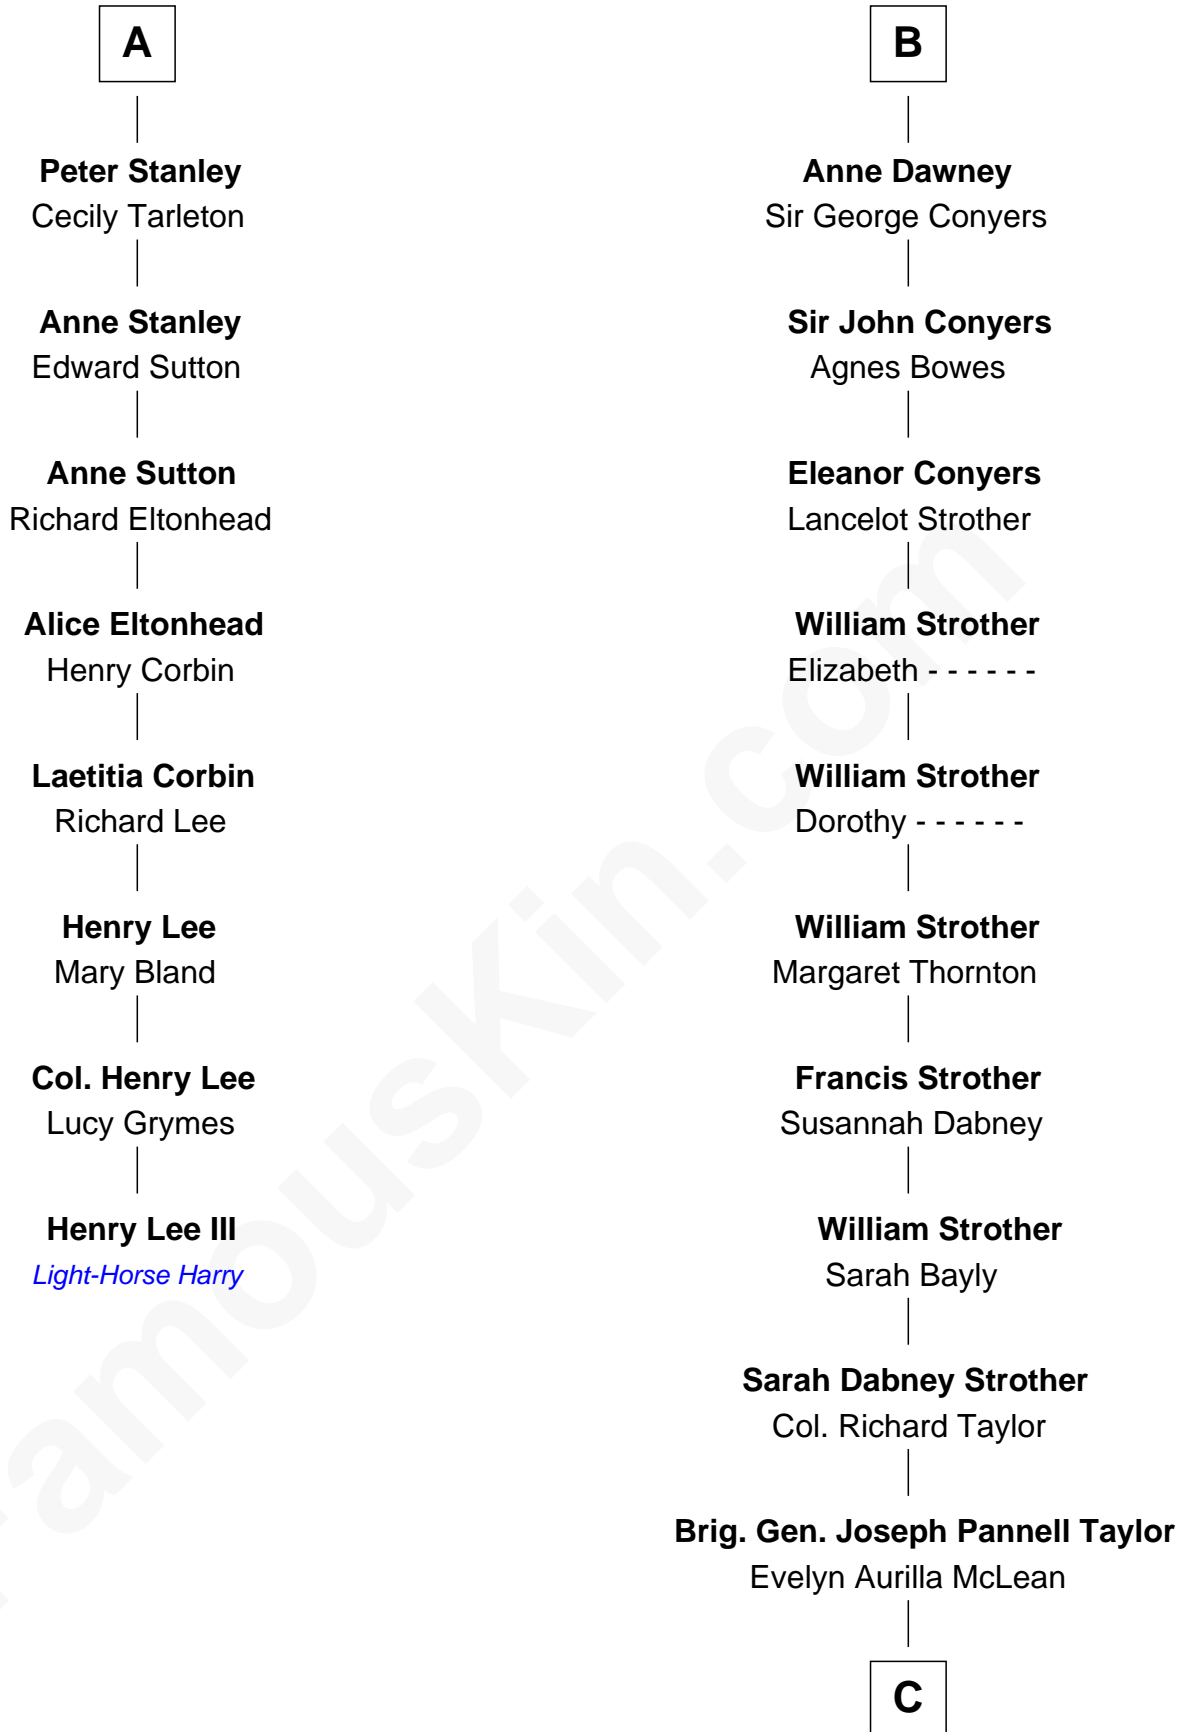

FamousKin.com

Relationship Chart of

Henry Lee III

9th Governor of Virginia

14th cousin 7 times removed of

Parker Stevenson

TV and Movie Actor

Ralph de Stafford
Katherine de Hastang

C

Col. Joseph Hancock Taylor

Mary Montgomery Meigs

Evelyn Taylor

Eli Kirk Price

Philip Price

Sarah Meade Harrison

Sarah Meade Price