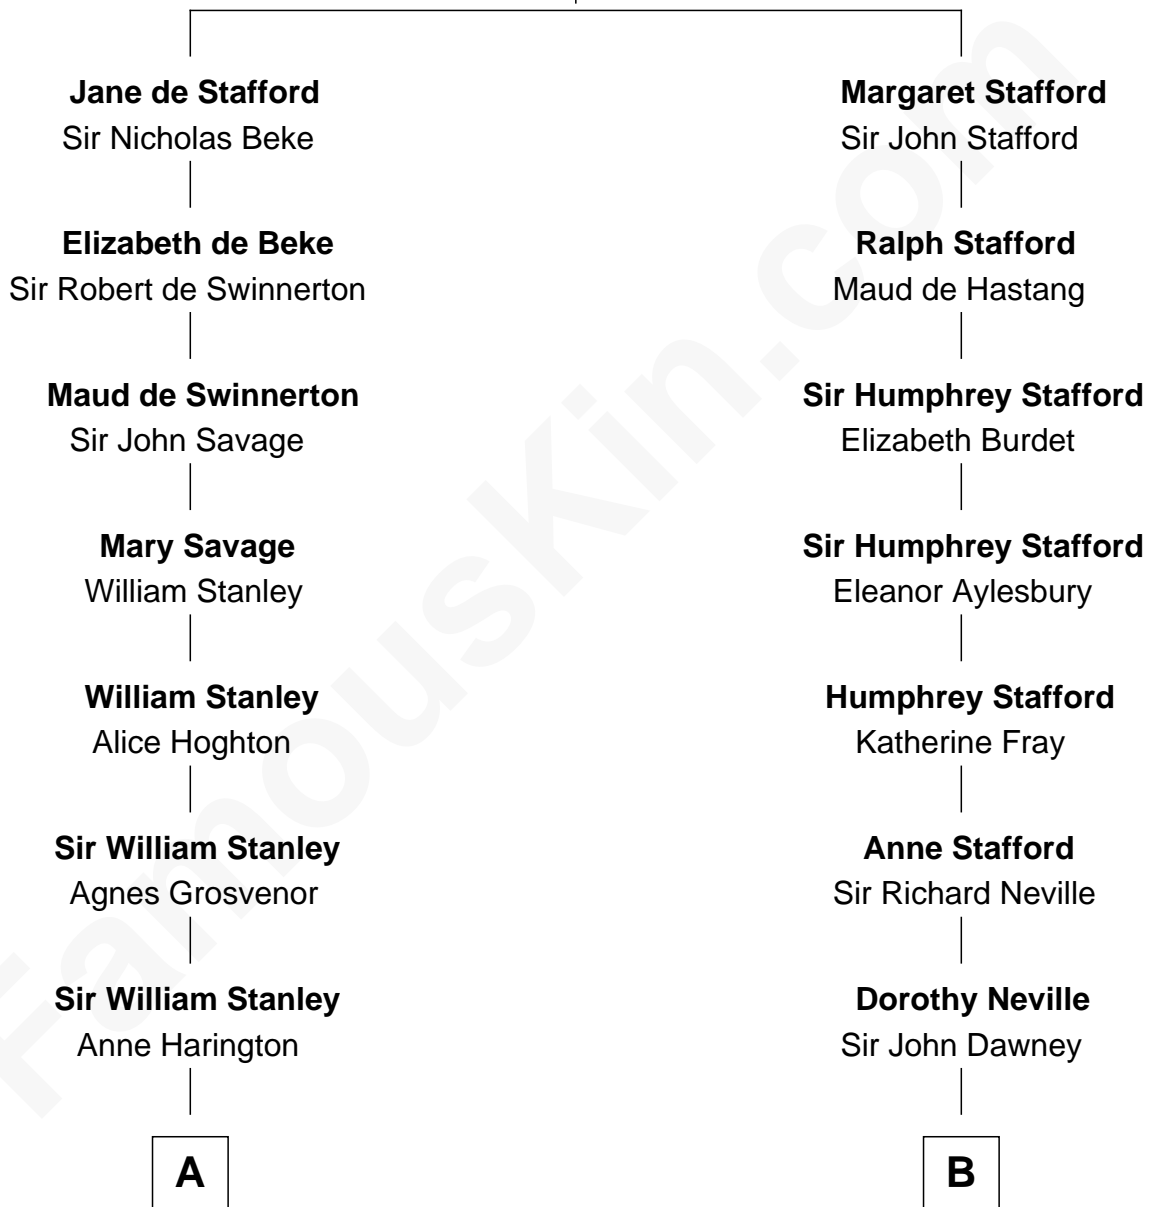

FamousKin.com

Relationship Chart of

Henry Lee III

9th Governor of Virginia

14th cousin 7 times removed of

Parker Stevenson

TV and Movie Actor

Ralph de Stafford
Katherine de Hastang

C

Col. Joseph Hancock Taylor

Mary Montgomery Meigs

Evelyn Taylor

Eli Kirk Price

Philip Price

Sarah Meade Harrison

Sarah Meade Price