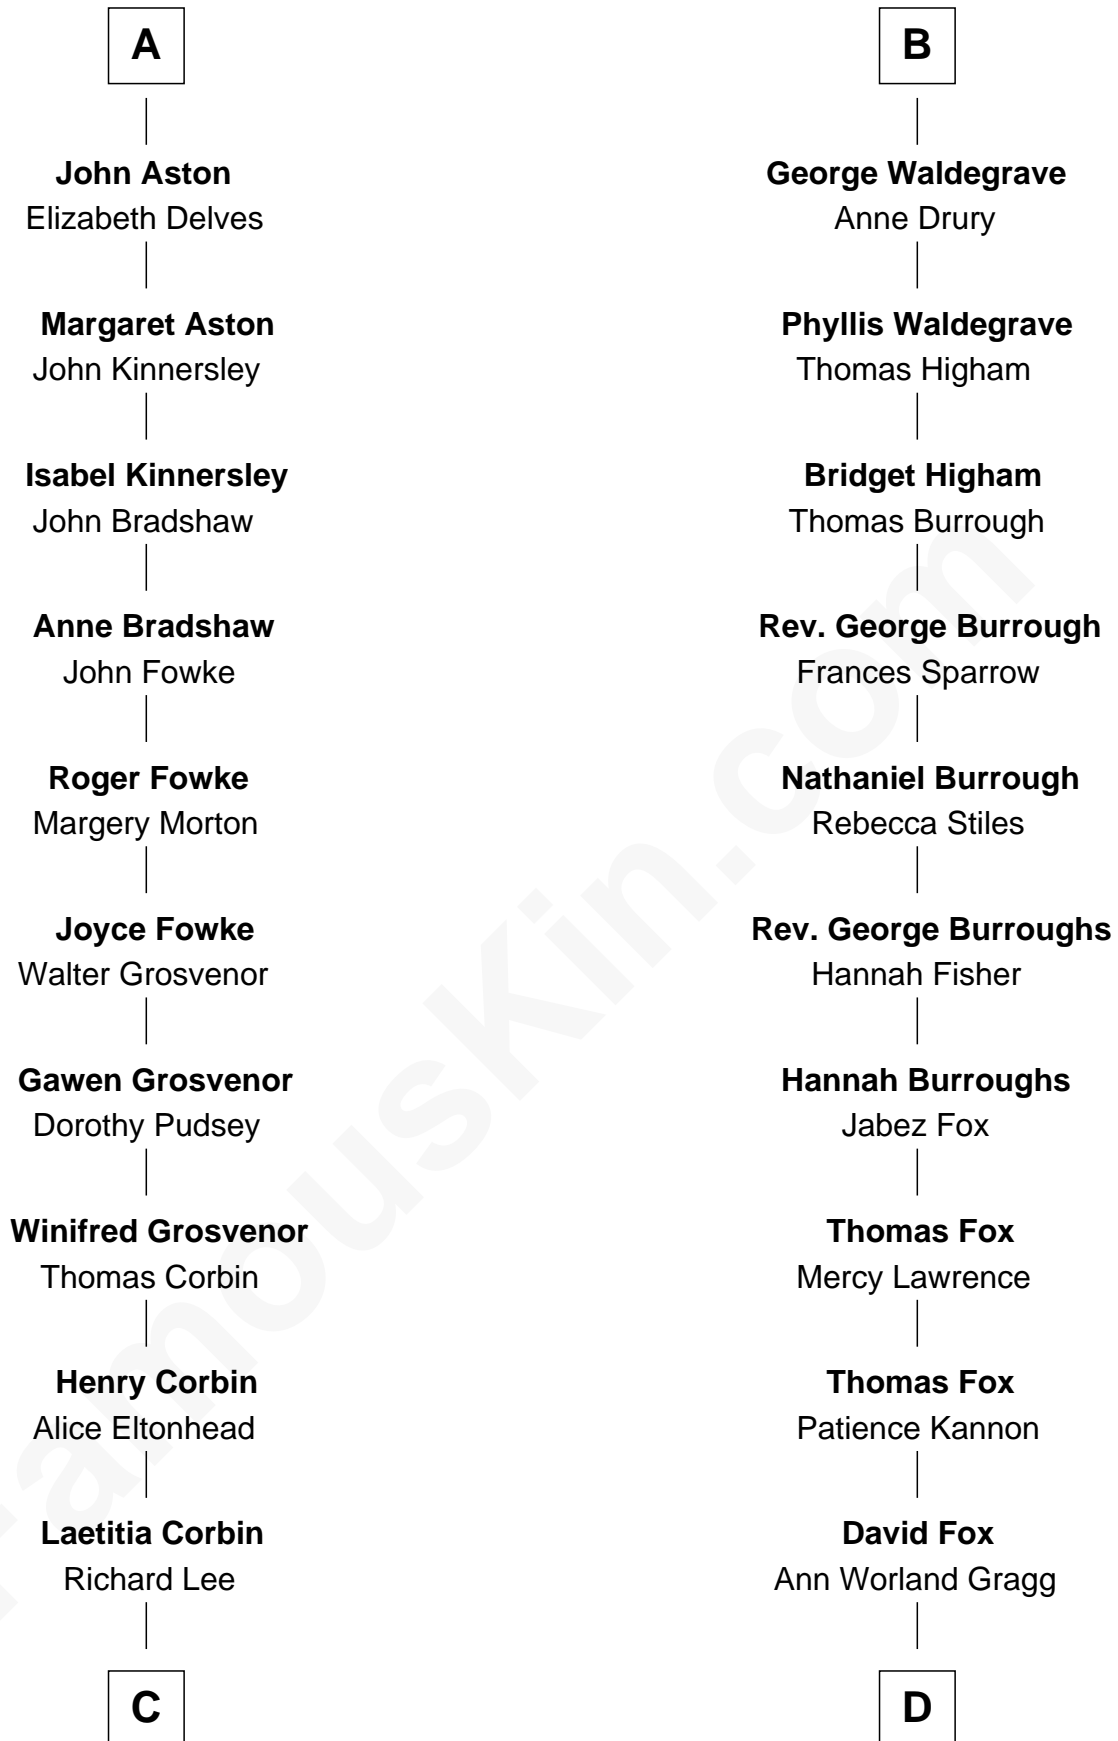

FamousKin.com Relationship Chart of

Henry Lee III

9th Governor of Virginia

19th cousin 2 times removed of

Bob Moore

Co-Founder, Bob's Red Mill

C

Henry Lee
Mary Bland

Col. Henry Lee
Lucy Grymes

Henry Lee III
Light-Horse Harry

D

Morris Fox
Sarah A. Smith

Violette Fox
Daniel Francis Learnard

Clinton Morris Learnard
Gertrude Maud Yost

Doris Dell Learnard
Kenneth Earl Moore

Bob Moore
Co-Founder, Bob's Red Mill