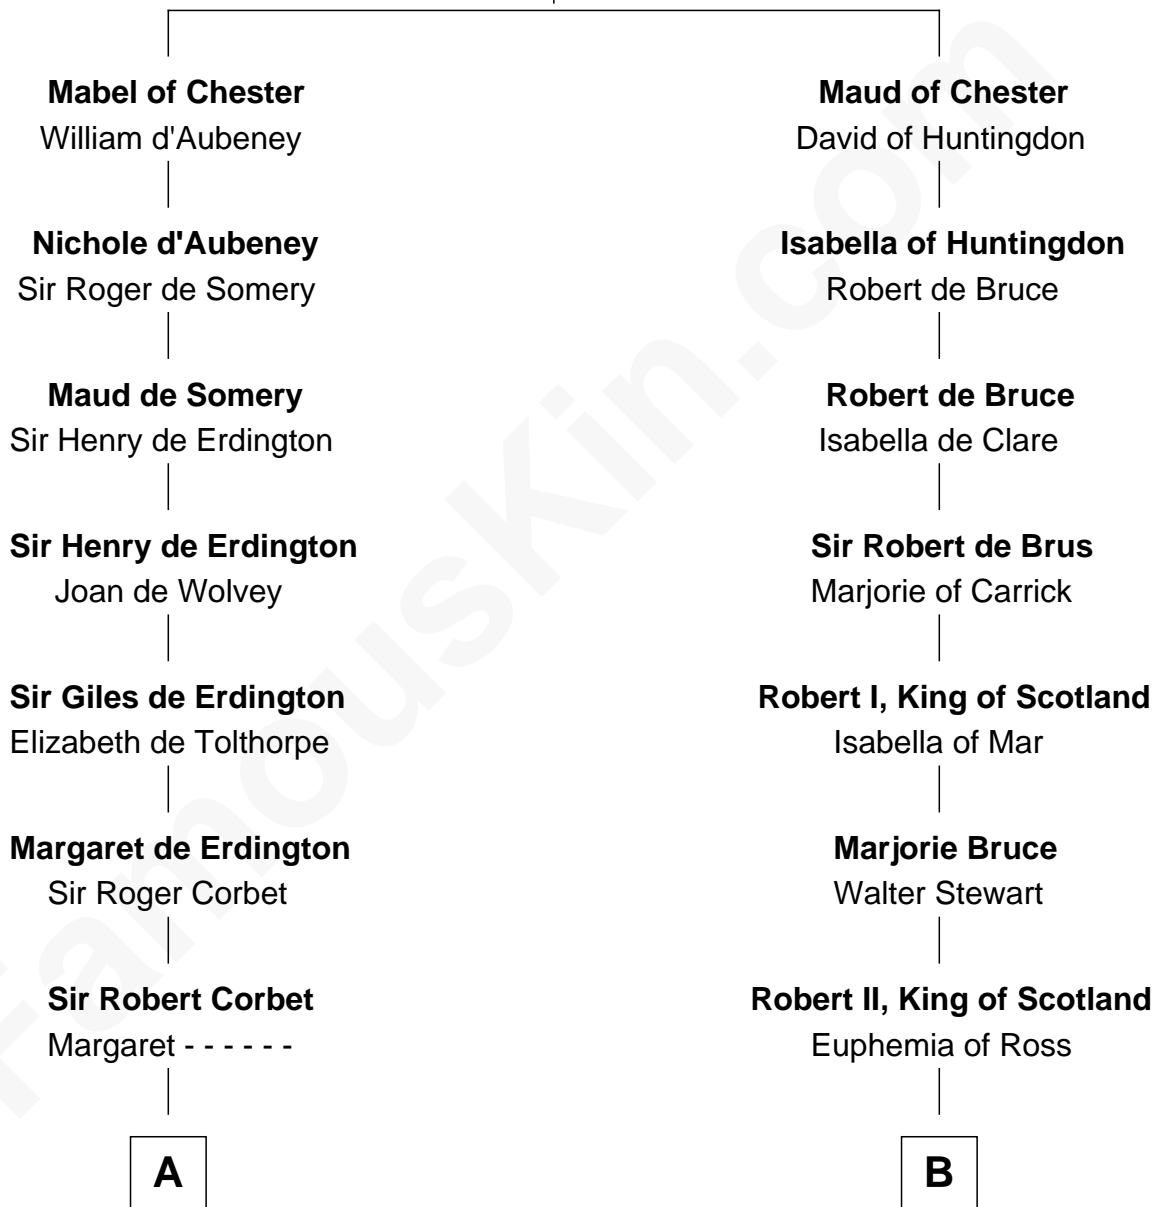

## Relationship Chart of

### Henry Lee III

9th Governor of Virginia

19th cousin 1 time removed of

**General Hugh Mercer**  
American Revolution

**Hugh de Kevelioc**  
Bertrade de Montfort

**C**

**Henry Lee**  
Mary Bland

**Col. Henry Lee**  
Lucy Grymes

**Henry Lee III**  
*Light-Horse Harry*

**D**

**Lilias Row**  
John Mercer

**Thomas Mercer**  
Isabel Smith

**William Mercer**  
Anne Munro

**General Hugh Mercer**  
*American Revolution*

FamousKin.com