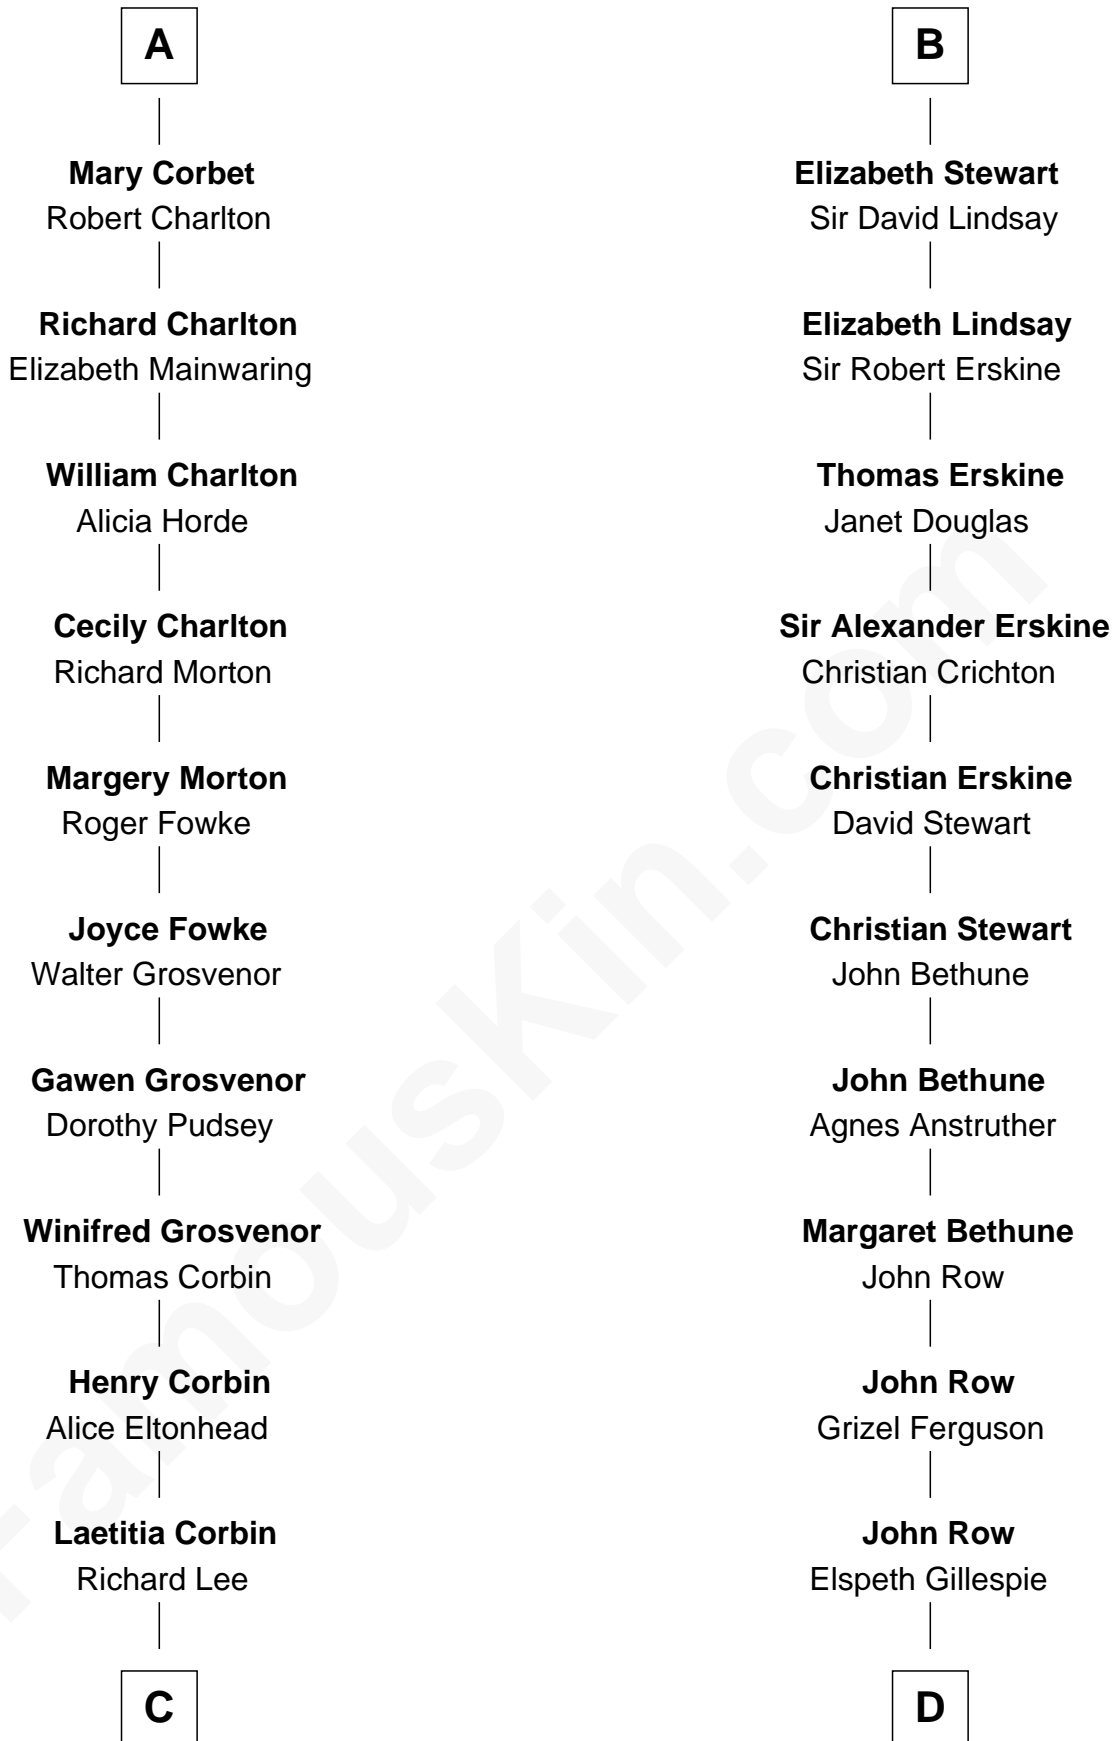

## Relationship Chart of

### Henry Lee III

9th Governor of Virginia

19th cousin 1 time removed of

**General Hugh Mercer**  
American Revolution

**Hugh de Kevelioc**  
Bertrade de Montfort

**C**

**Henry Lee**  
Mary Bland

**Col. Henry Lee**  
Lucy Grymes

**Henry Lee III**  
*Light-Horse Harry*

**D**

**Lilias Row**  
John Mercer

**Thomas Mercer**  
Isabel Smith

**William Mercer**  
Anne Munro

**General Hugh Mercer**  
*American Revolution*

FamousKin.com