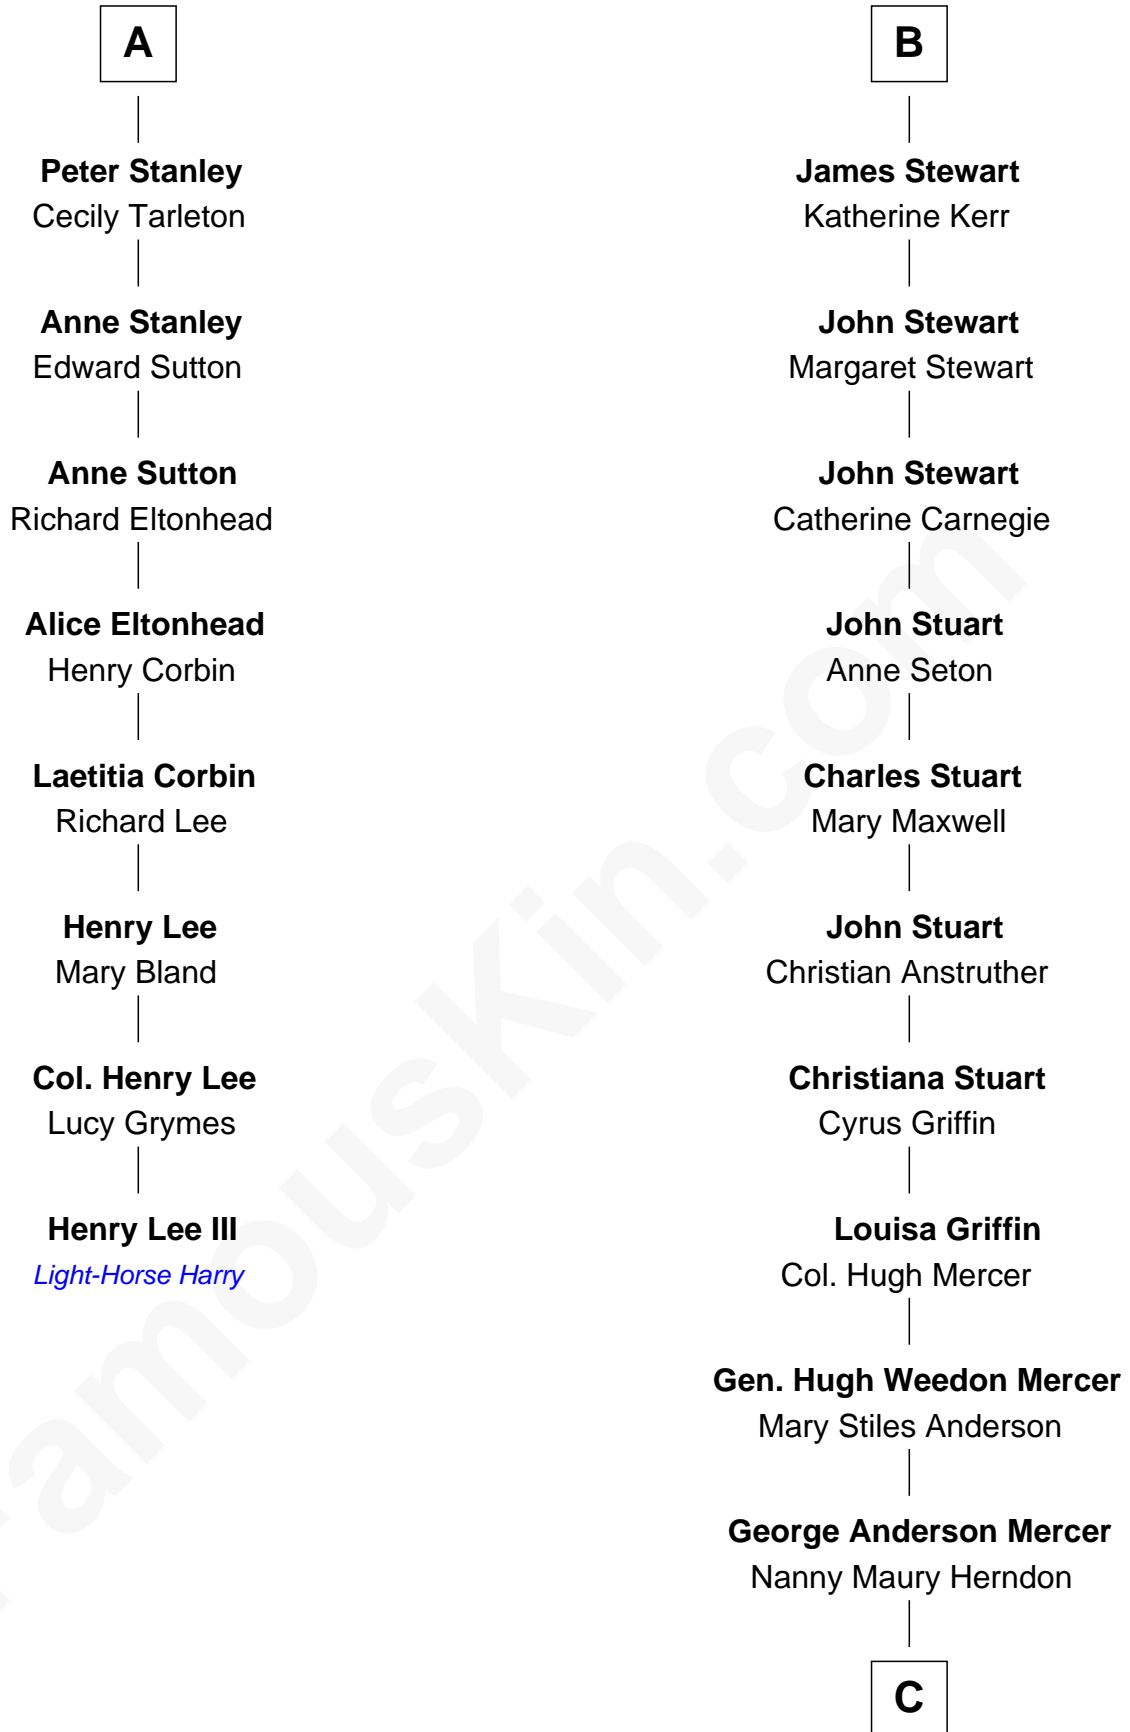

# FamousKin.com Relationship Chart of

**Henry Lee III**

*9th Governor of Virginia*

14th cousin 4 times removed of

**Johnny Mercer**

*Songwriter and Co-Founder of Capitol Records*

**Sir Robert de Holland**

Maude la Zouche

C

**George Anderson Mercer**

Lillian Elizabeth Ciucevich

**Johnny Mercer**

*Co-Founder of Capitol Records*

FamousKin.com